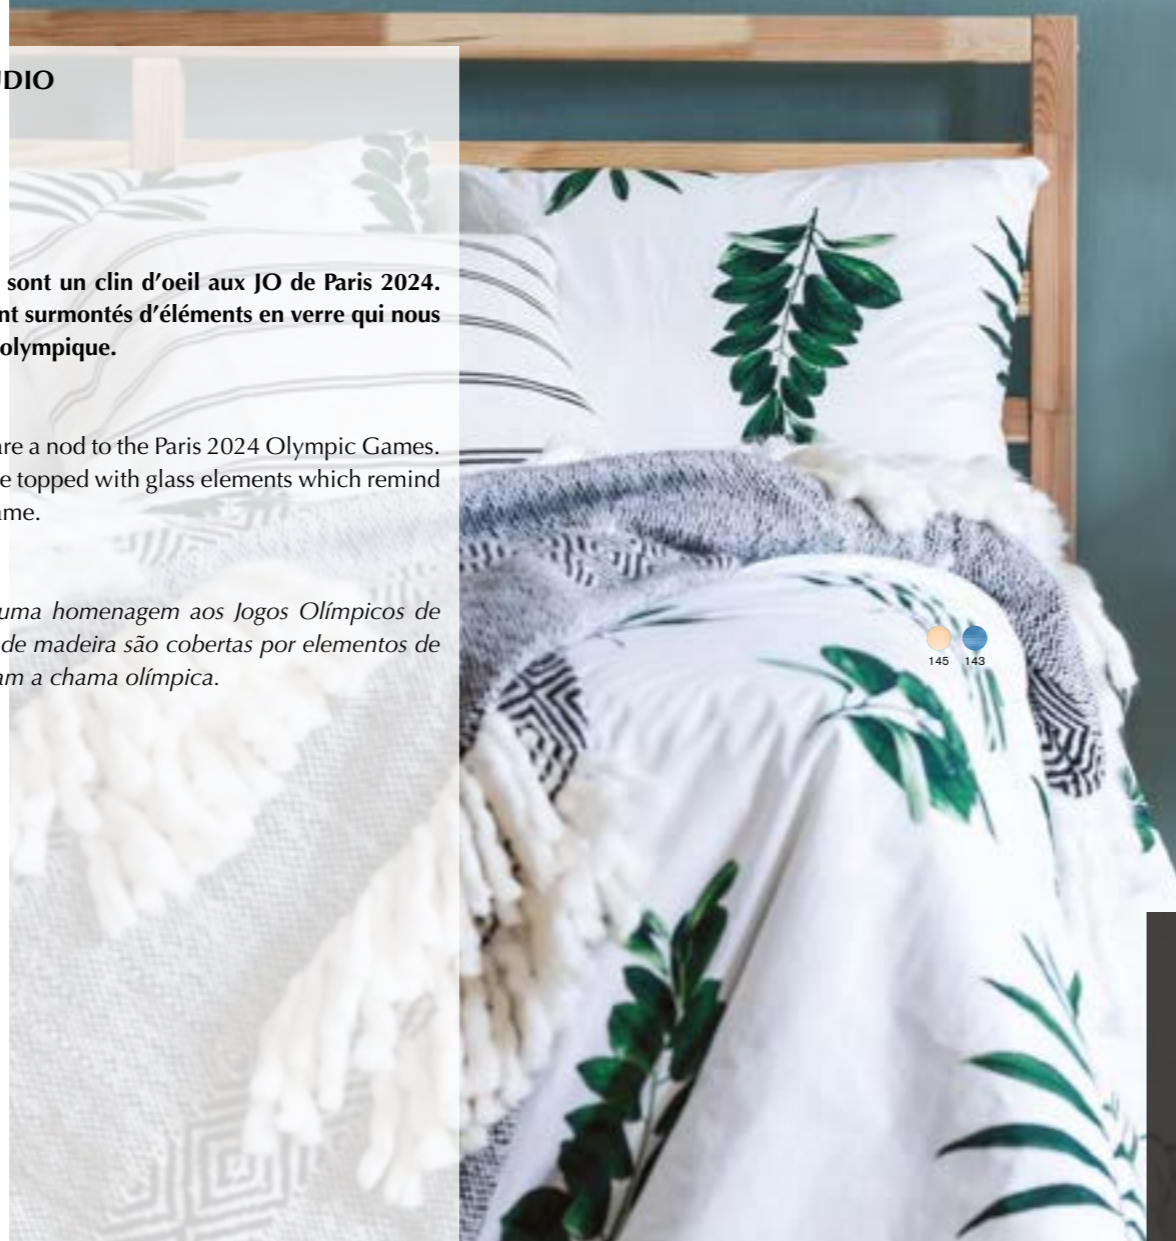

FLAM & LUCE STUDIO

Les lampes OLYMPE sont un clin d'oeil aux JO de Paris 2024. Les socles en bois sont surmontés d'éléments en verre qui nous évoquent la flamme olympique.

The OLYMPE lamps are a nod to the Paris 2024 Olympic Games. The wooden bases are topped with glass elements which remind us of the Olympic flame.

A gama OLYMPE é uma homenagem aos Jogos Olímpicos de Paris 2024. As bases de madeira são cobertas por elementos de vidro que nos lembram a chama olímpica.