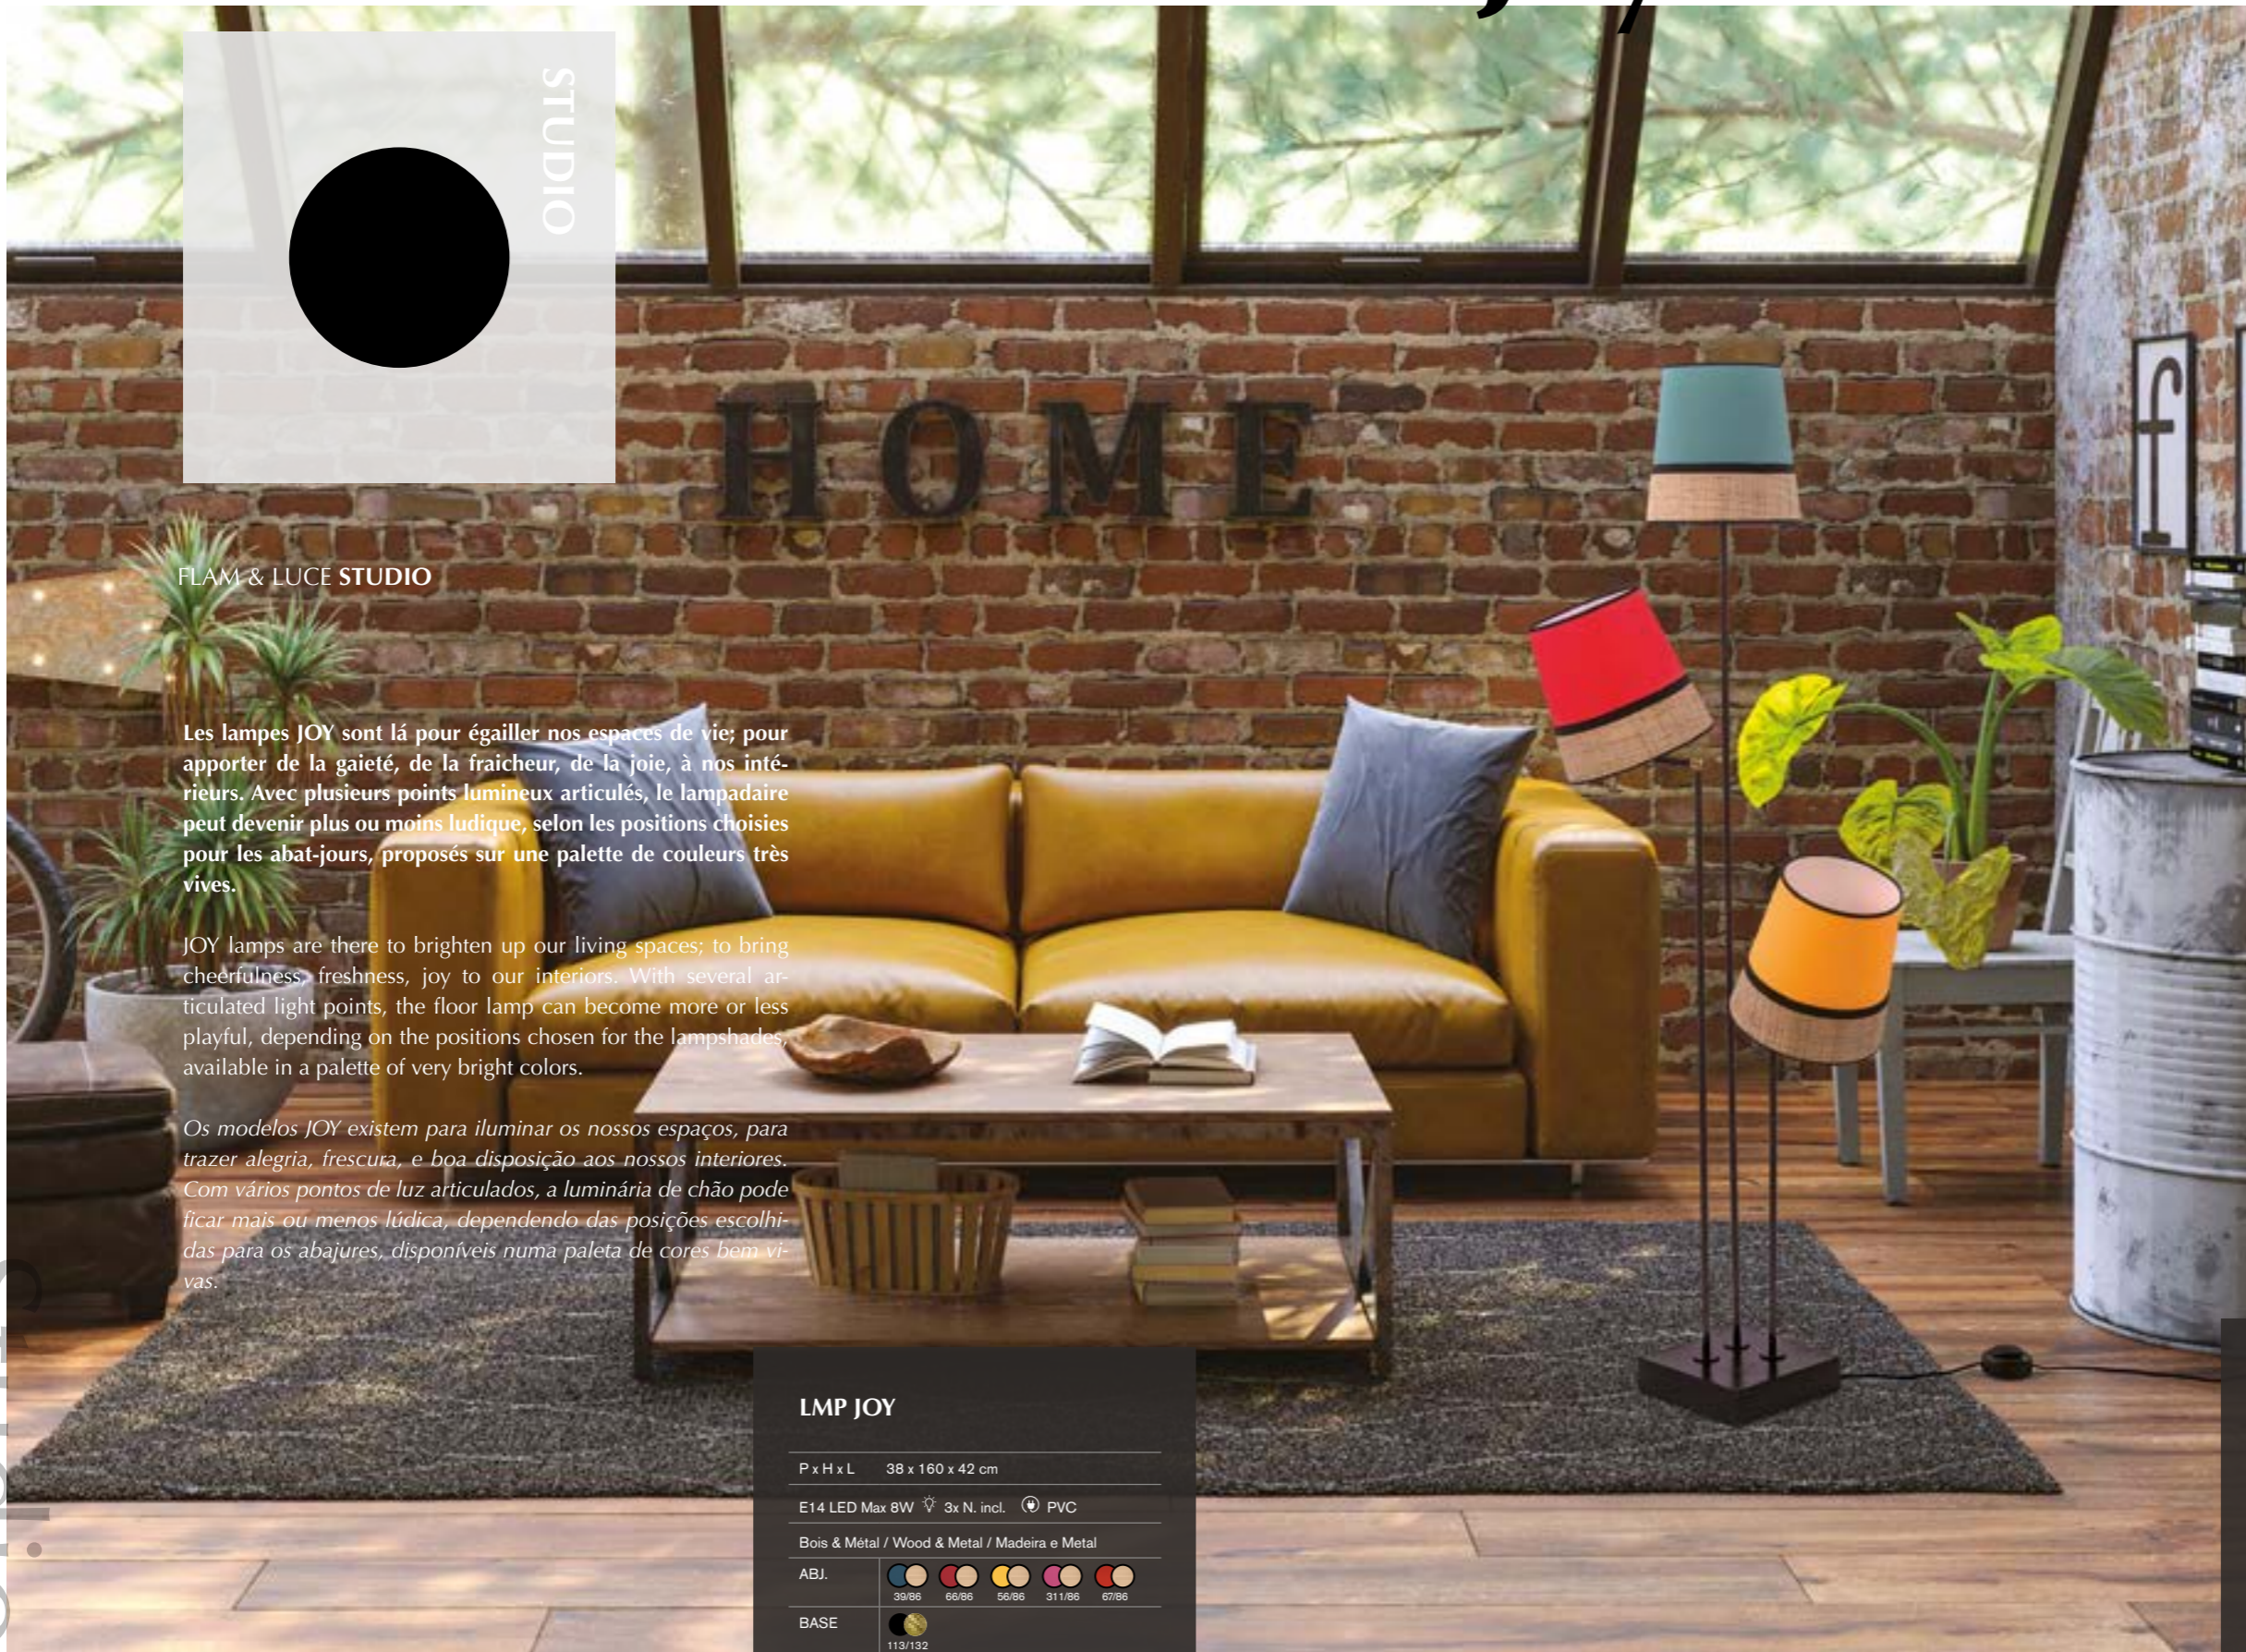

Joy

FLAM & LUCE STUDIO

Les lampes JOY sont là pour égayer nos espaces de vie; pour apporter de la gaieté, de la fraîcheur, de la joie, à nos intérieurs. Avec plusieurs points lumineux articulés, le lampadaire peut devenir plus ou moins ludique, selon les positions choisies pour les abat-jours, proposés sur une palette de couleurs très vives.

JOY lamps are there to brighten up our living spaces; to bring cheerfulness, freshness, joy to our interiors. With several articulated light points, the floor lamp can become more or less playful, depending on the positions chosen for the lampshades, available in a palette of very bright colors.

Os modelos JOY existem para iluminar os nossos espaços, para trazer alegria, frescura, e boa disposição aos nossos interiores. Com vários pontos de luz articulados, a luminária de chão pode ficar mais ou menos lúdica, dependendo das posições escolhidas para os abajures, disponíveis numa paleta de cores bem vivas.

LMP JOY

P x H x L 38 x 160 x 42 cm

E14 LED Max 8W 3x N. incl. PVC

Bois & Métal / Wood & Metal / Madeira e Metal

ABJ.

BASE