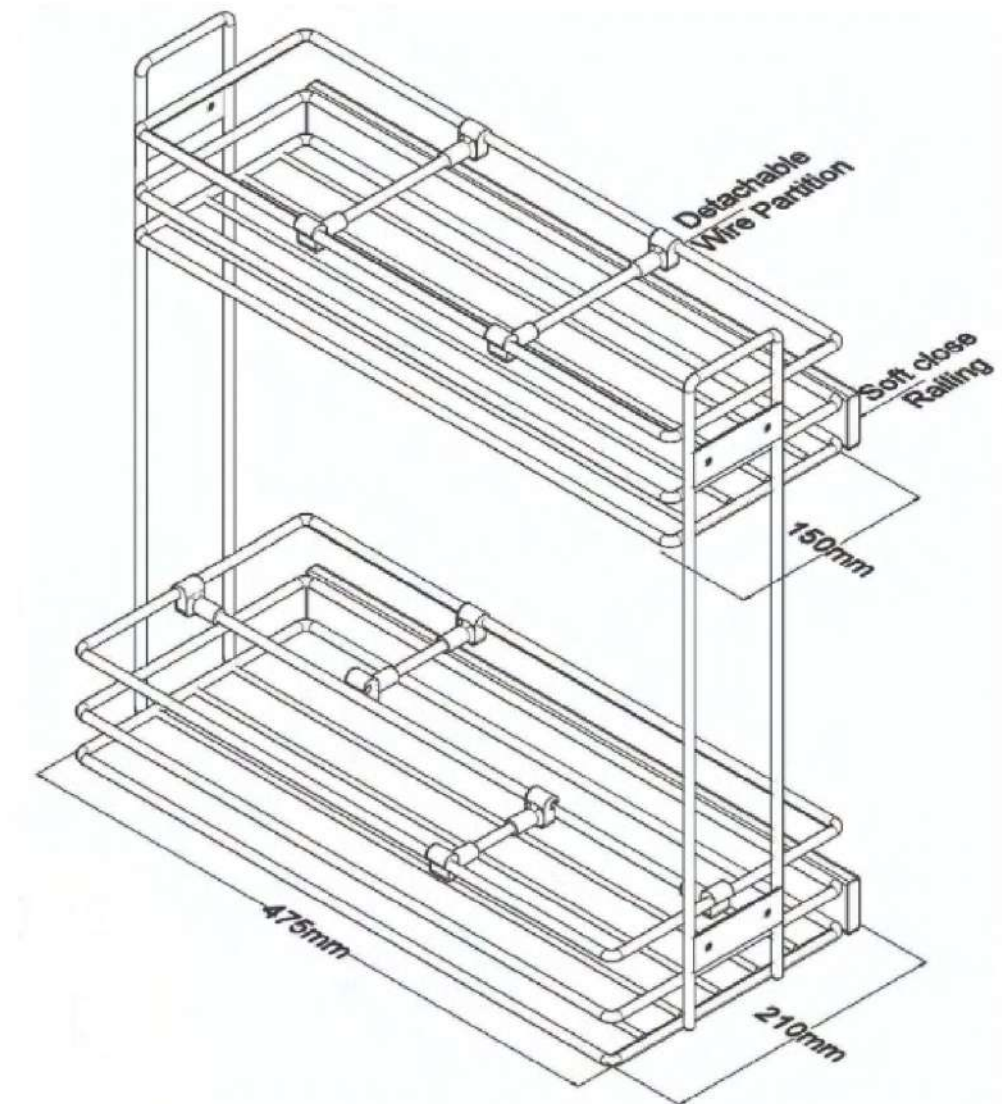

# Bottle Rack

The 170mm pull out storage unit which is side mounted. Full-extension, ball-bearing runners enable full access to the two-tier baskets. Perfect to suit narrow base units. Full-extension ball bearing runners. Includes two tier linea baskets.

## PULL OUT SIDE MOUNT BOTTLE RACK WITH TELESCOPIC SOFT CLOSE RAIL

Product Code	Size(mm)	Size(inch)	Finishing
BRR-6060	200 mm	8 inch	Black powder coat
-	250 mm	10 inch	Black powder coat

# Bottle Rack

The pullout storage basket which is a side mounted have two different size baskets upper 150mm and lower 200mm width. Full-extension, ball bearing runners enable full access to the two-tier baskets. Suitable for 250mm+ cabinets sizes