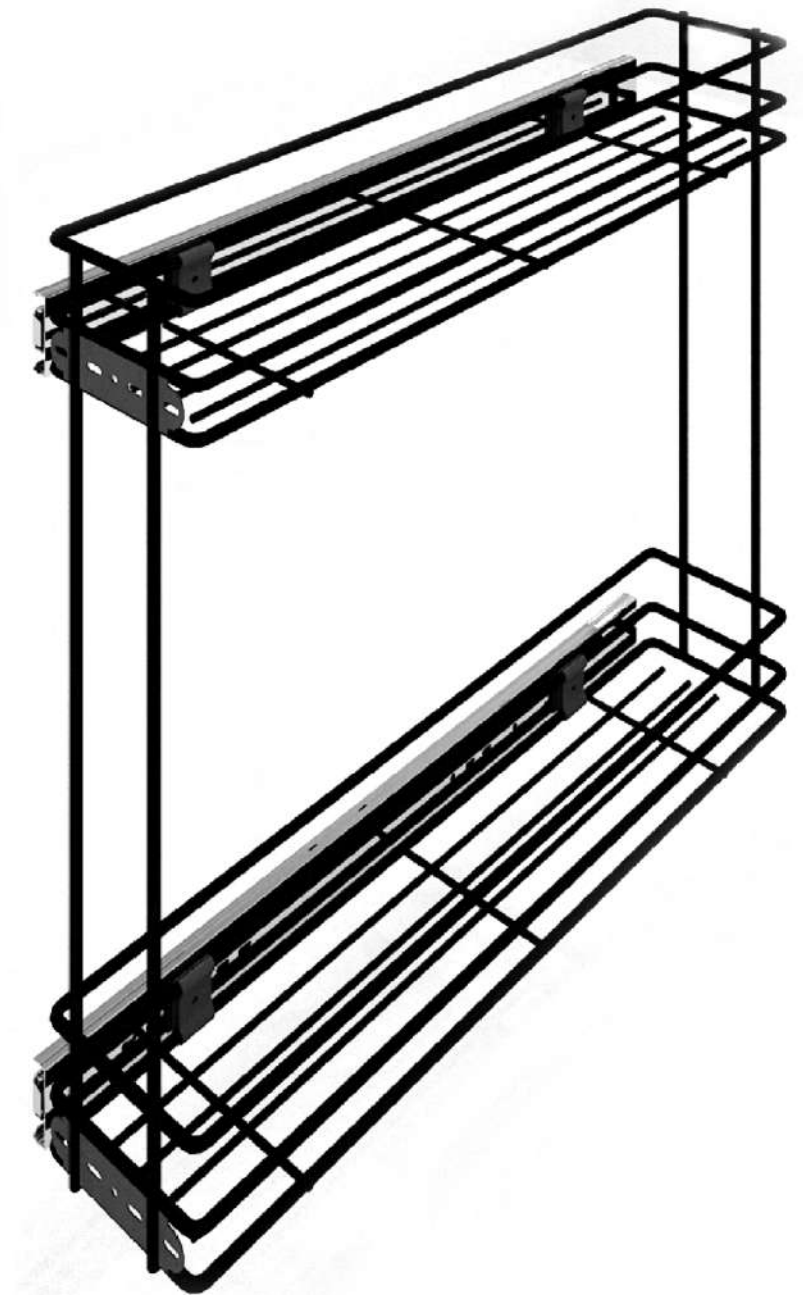

PULL OUT SIDE MOUNT SPICE RACK WITH TELESCOPIC SOFT CLOSE RAIL

Product Code	Size(mm)	Size(inch)	Finishing
SP-6061	150-200mm	6-8 inch	Black powder coat