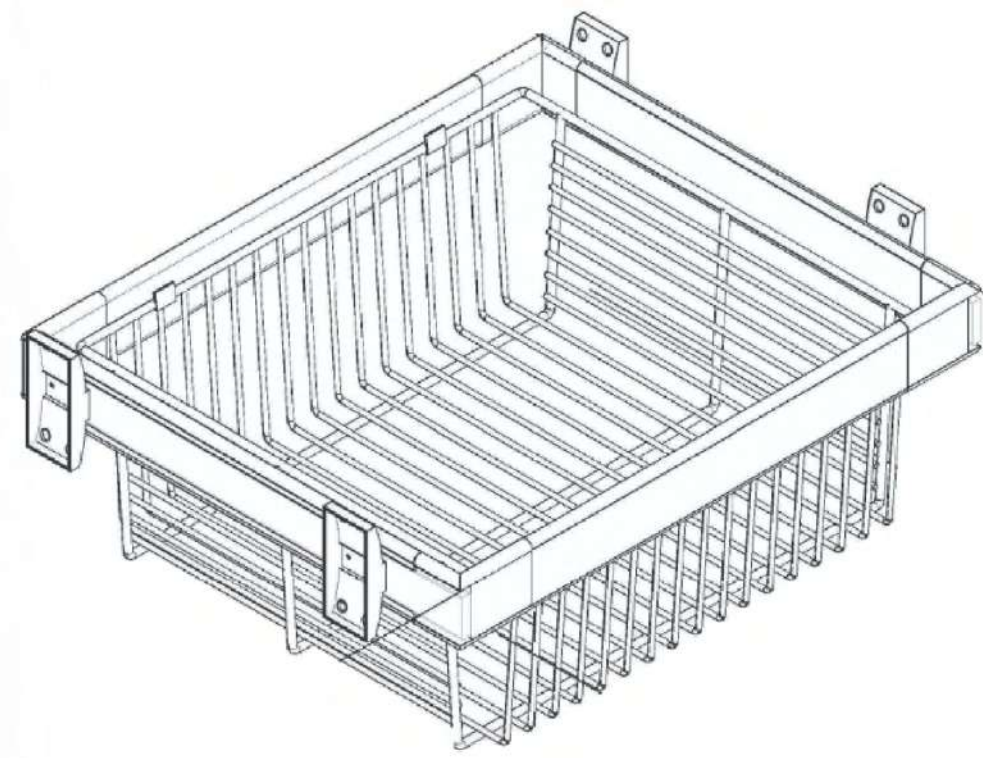

Cloth Wire Basket

The pull-out storage cloth basket which is a side mounted have one deep wire basket. Full-extension softclose ball bearing runners enable full access to use closet area. Its a deep wire Multipurpose basket used for fold garments, Towels, etc.

PULL OUT CLOTH WIRE BASKET WITH TELESCOPIC SOFT CLOES RAIL

Product Code	Size(mm)	Size(inch)	Finishing
CWB-6060	600 mm	24 inch	Black powder coat
-	800 mm	32 inch	Black powder coat
-	900 mm	36 inch	Black powder coat