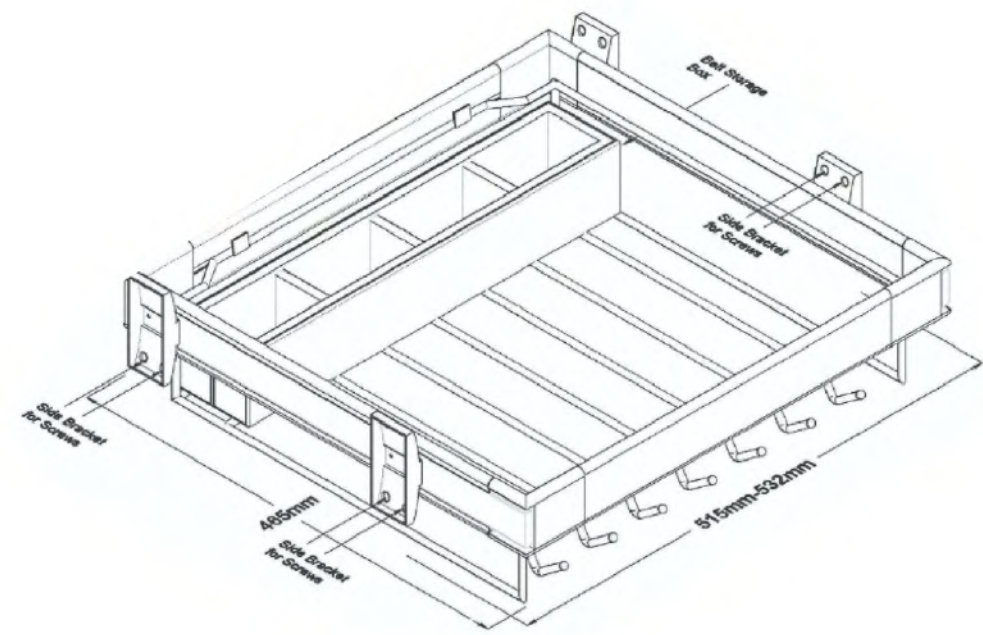

Trouser Rack

The pullout trouser storage basket which is a side mounted have one deep wire basket. Full-extension softclose ball bearing runners enable full access to use closet area. Convenient and full access to the trousers from the front can be freely positioned at intervals of 60 mm.

PULL OUT SIDE MOUNT TROUSER RACK WITH TELESCOPIC SOFT CLOSE RAIL

Product Code	Size(mm)	Size(inch)	Finishing
TR-6060	600 mm	24 inch	Black powder coat
-	800 mm	32 inch	Black powder coat
-	900 mm	36 inch	Black powder coat