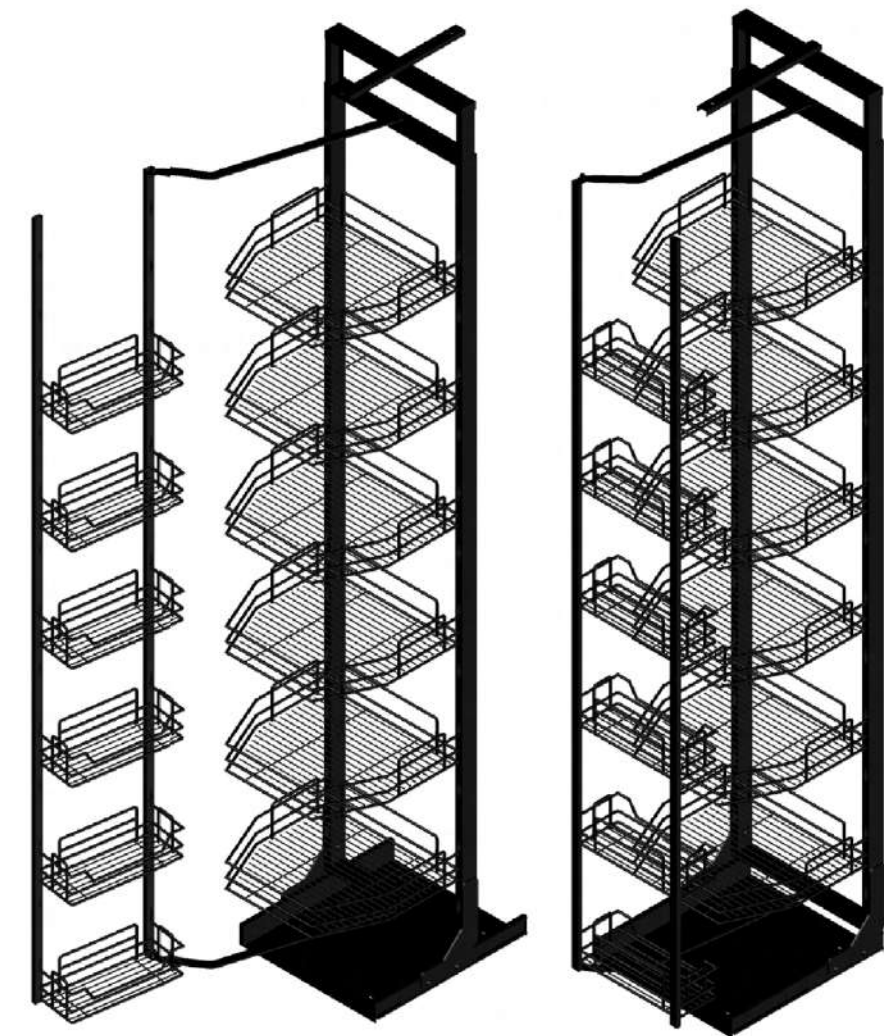

**Jewelry Tray**  
(JT-6060)

**15**

**Hanging Rod** (HR-6061)

**16**

**Hanging Rod  
Brackets**

**17**

# Larder Unit

Provided ball bearing slides on the carrier mechanism and on top guide. Baskets used on body by installing with desired distances onto channels of the profile. Body length can be adjusted according to the height of the module. Carrier mechanism and body powder coated Black. Baskets are powder coated / chrome plated.