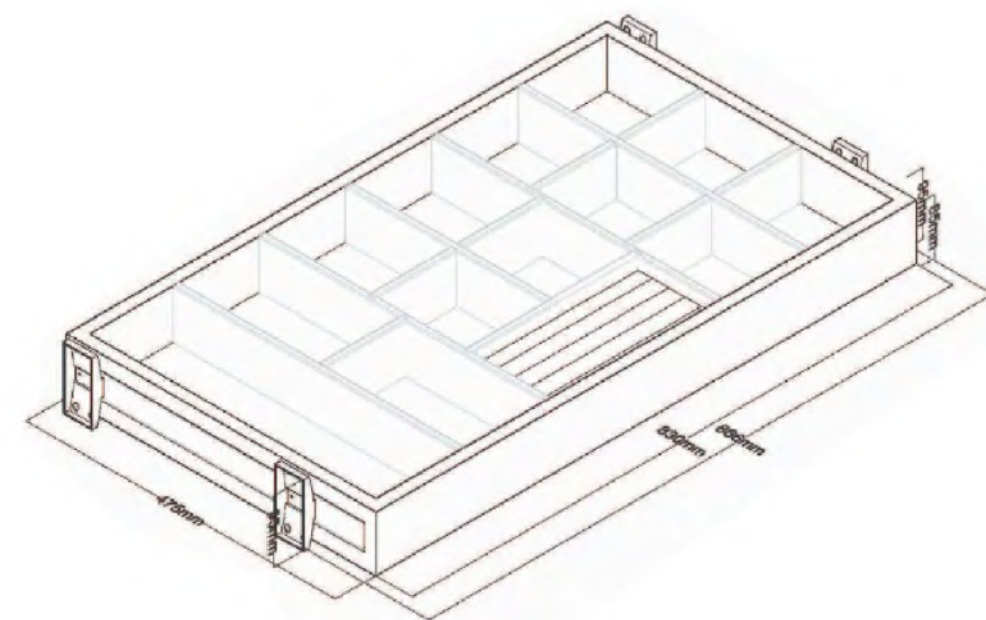

Accessories Organizer

Easily organize Jewelry and other small accessories right in your drawers with accessory tray. designed to offer you multifunctional storage space, these accessories let you live a convenient smooth lifestyle. The jewelry tray are ideal wardrobe accessory for closets and wardrobes that with hinged or sliding door.

ACCESSORIES ORGANIZER WITH TELESCOPIC SOFT CLOSE RAIL

Product Code	Size(mm)	Size(inch)	Outer & Inner
JT-6060	600 mm	24 inch	Black + Black
-	800 mm	32 inch	Black + Brown
-	900 mm	36 inch	Black + Grey