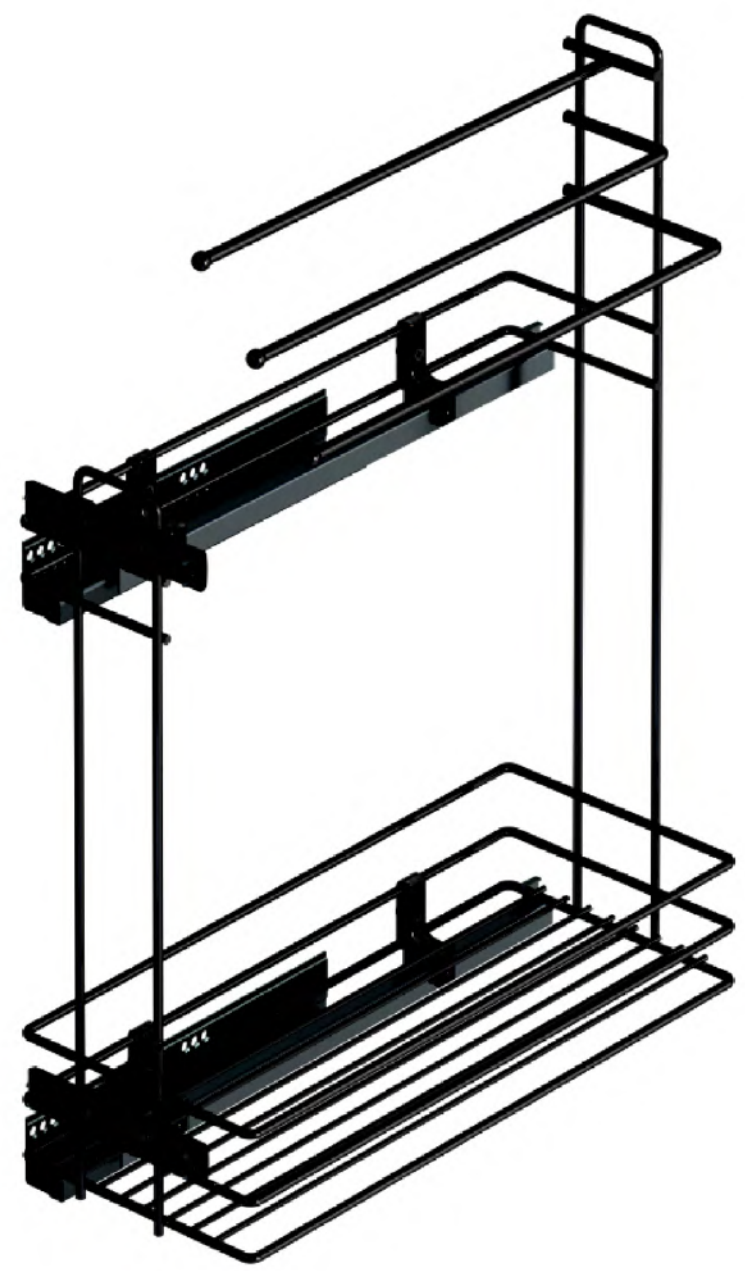

Bottle Rack

Available under-workbench pull-out cabinets with door or mounted module covers. Carrying capacity 30 Kg. Provide silent and smooth dosing with soft closing telescopic rails are used. Rail width, may allows to work module door both of sides without any support parts

PULL OUT SIDE MOUNT BOTTLE RACK WITH TELESCOPIC SOFT CLOSE RAIL

Product Code	Size(mm)	Size(inch)	Finishing
BR-6060-A	200 mm	8 inch	Black powder coat
-	250 mm	10 inch	Black powder coat