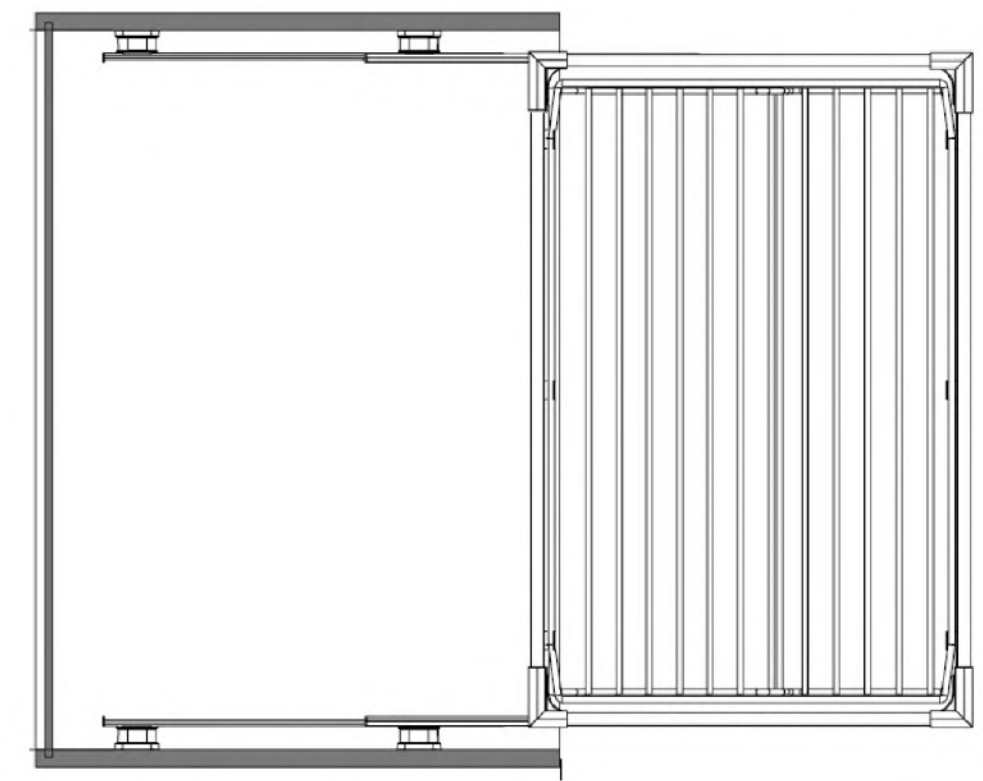

Rod Shoe Rack

Available in all standard sizes. Provide silent and smooth dosing with soft closing telescopic rails are used. Ball bearing runners enable full access to use Closet area.

PULL OUT SHOES RACK WITH TELESCOPIC MOUNTING SOFT CLOSE RAIL

Product Code	Size(mm)	Size(inch)	Finishing
SR-6060	600 mm	24 inch	Black powder coat
-	800 mm	32 inch	Black powder coat
-	900 mm	36 inch	Black powder coat