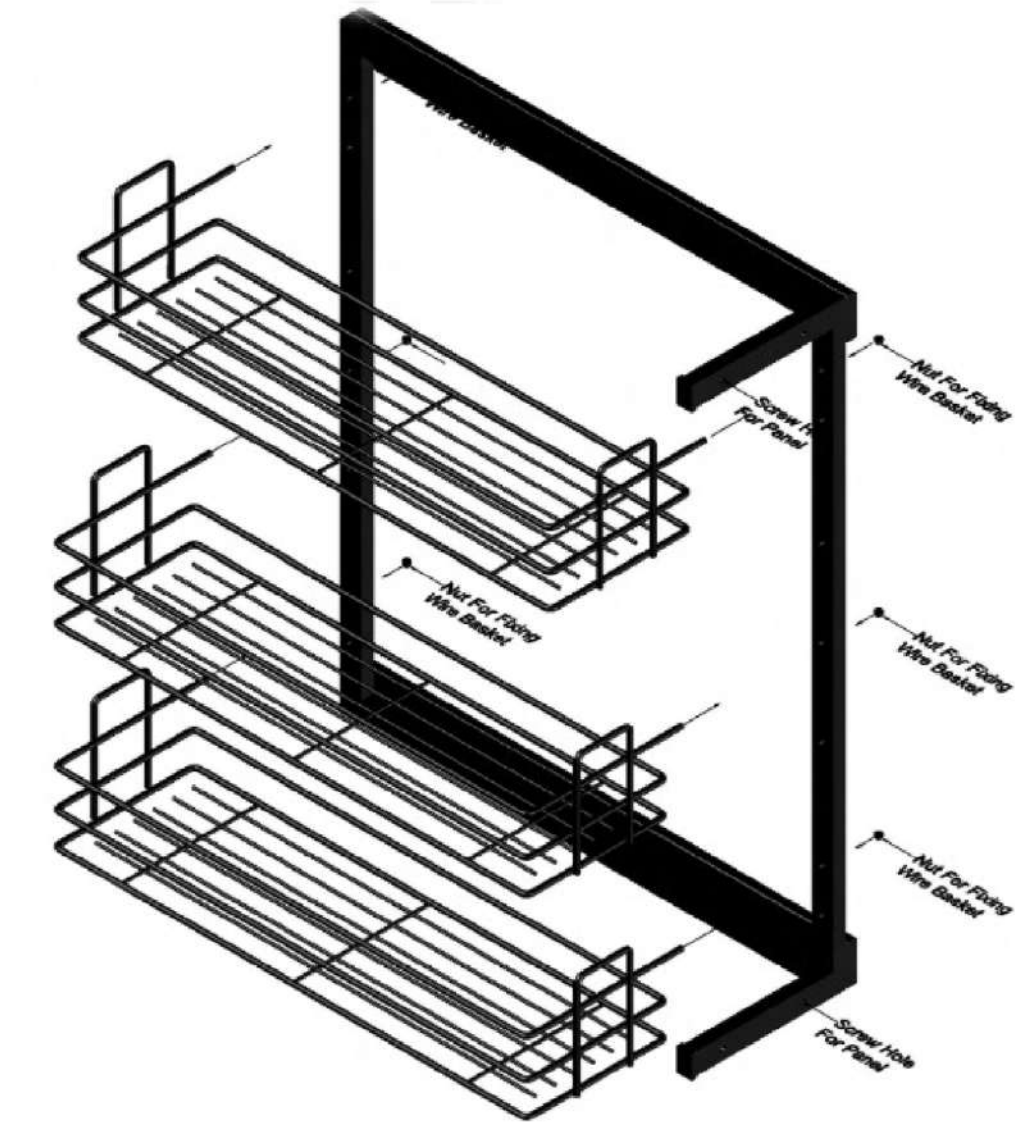

BOTTLE HOLDER WITH TELESCOPIC SOFT CLOSE RAIL

Product Code	Size(mm)	Size(inch)	Finishing
BR-6061	150-200mm	6-8 inch	Black Powder Coat