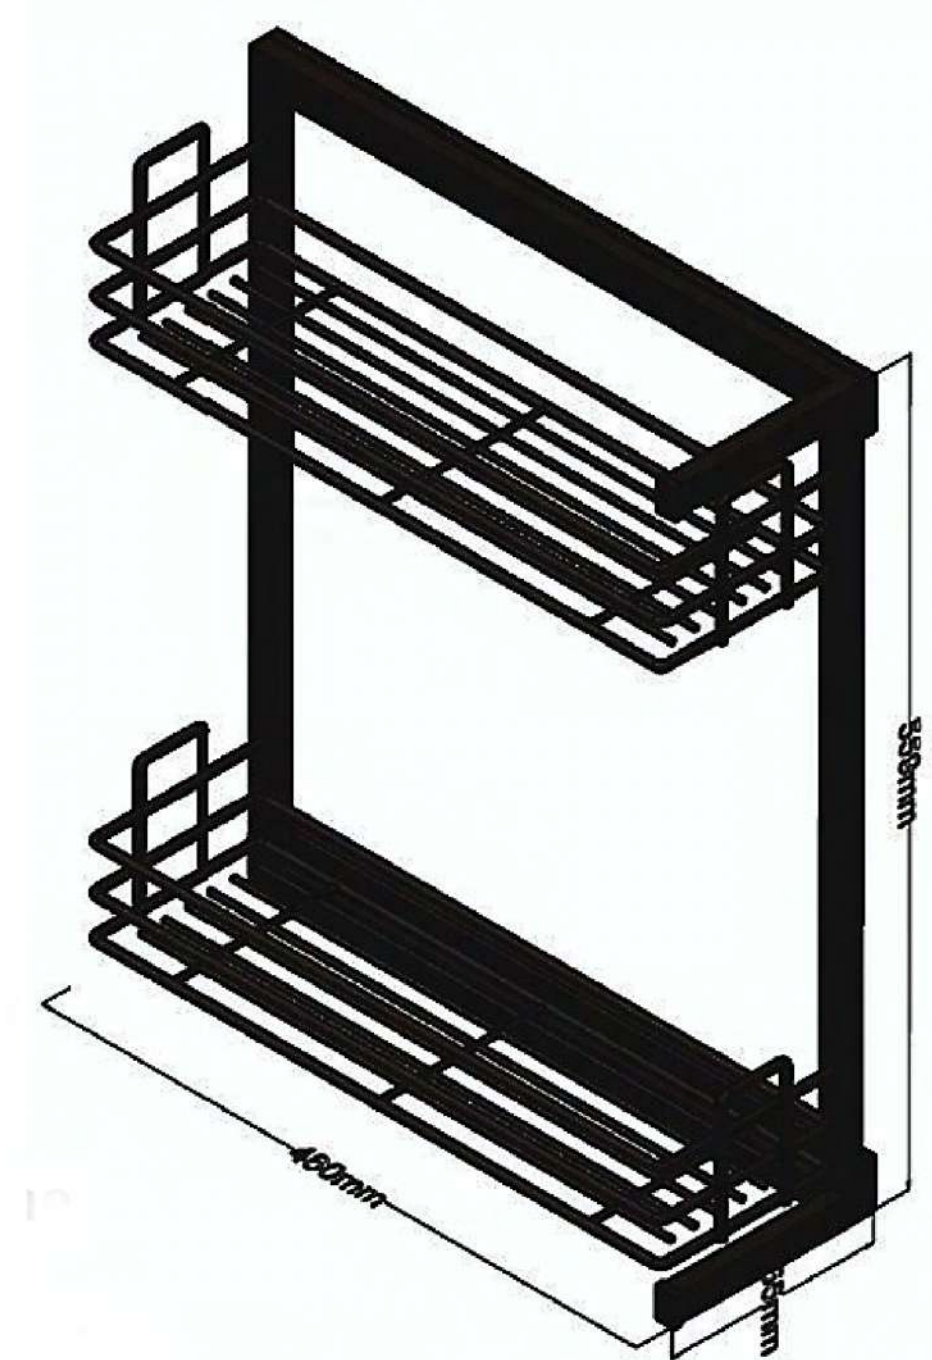

BOTTLE HOLDER WITH TELESCOPIC SOFT CLOSE RAIL

Product Code	Size(mm)	Size(inch)	Finishing
BRCP-6060	150-200mm	6-8 inch	Grey with Chrome
-	-	-	Black with Chrome