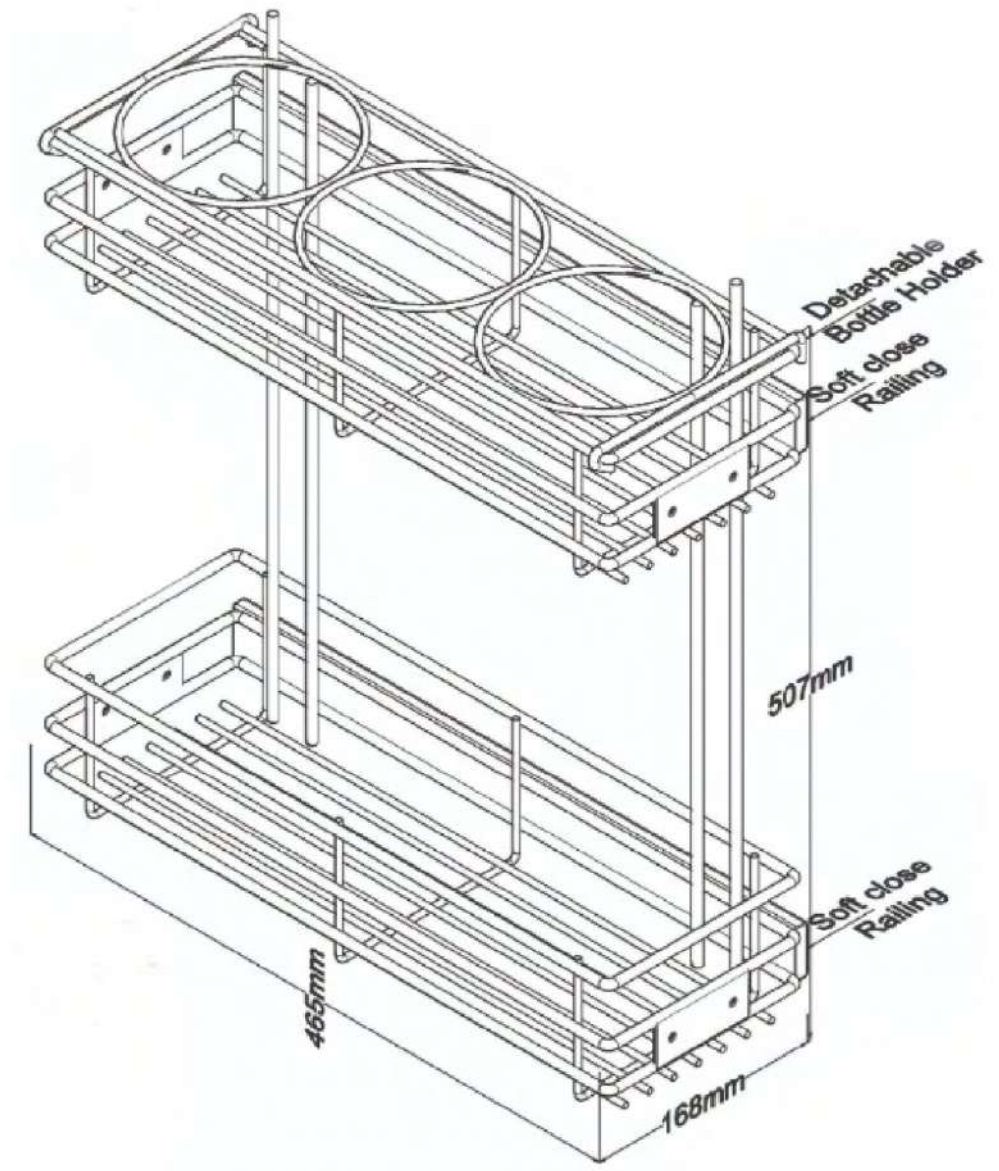

# Bottle Holder (3 LAYER)

Available under-workbench pull-out cabinets with door or mounted module covers. Carrying capacity 30 Kg. Provide silent and smooth dosing with soft closing telescopic rails are used. Rail width, may allows to work module door both of sides without any support parts.

## BOTTLE HOLDER WITH TELESCOPIC SOFT CLOSE RAIL

Product Code	Size(mm)	Size(inch)	Finishing
BR-6061	150-200mm	6-8 inch	Black Powder Coat

# Bottle Rack

The 170mm pull out storage unit which is side mounted. Full-extension, ball-bearing runners enable full access to the two-tier baskets. Perfect to suit narrow base units. Full-extension ball bearing runners. Includes two tier linea baskets.