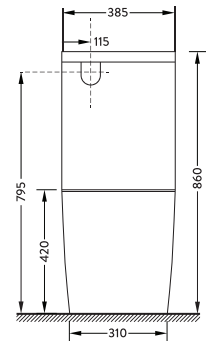

DIMENSIONS

UNIVERSAL INLET
Left and Right Bottom Feed