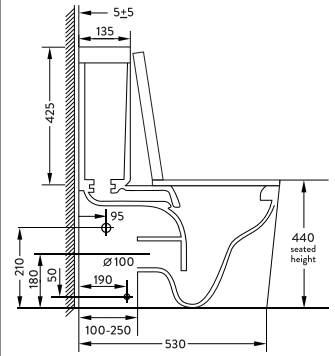

DIMENSIONS

UNIVERSAL INLET
Left and Right Bottom Feed

CONNECTIONS

ALLFIT S-TRAP
100mm-250mm

This item comes included in box

IMPORTANT: Dimensions provided are as accurate as possible at the time of publication and may vary within a reasonable tolerance range. Measurements are subject to change or cancellation as products are improved. No responsibility is assumed for use of superseded or voided dimensions. Be sure to measure product before installation and visit the Propel Industries website for the most up to date measurements