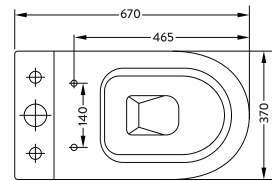

DIMENSIONS

UNIVERSAL INLET
Left and Right Bottom Feed