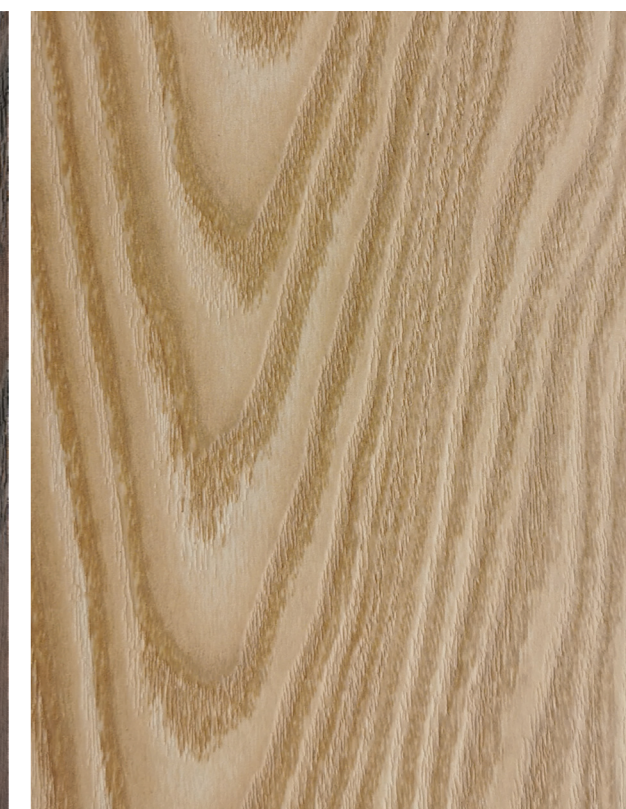

Hyper realistic wood grain with synchronised picture and texture combination

CONSISTENT APPEARANCE

Natural woodgrain look, consistent overall colour and pattern without obvious repetition

MATCHING EDGE TAPE

Easily finish all custom cut edges with matching edge tape providing an immaculate finish

DOUBLE SIDED

Get more from each panel with greater flexibility due to double sided melamine application

MDF CORE

For consistently flat panels without warping and clean cuts for impeccable construction

TS-MO-2412
Mystic Oak

TS-CO-2412
Classic Oak

SHEET SIZE: 1220mm x 2440mm x 18mm

The images shown are intended as a reference only. Please be sure you view a physical sample for accurate colour matching.

For more information got to
<https://www.propelindustries.co.nz>