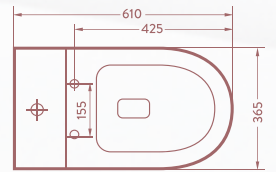

4 Star Water Rating

For more information go to
<http://propelindustries.co.nz>

SNUBBY-GW
Gloss White

SNUBBY-GB
Gloss Black

SNUBBY-MB
Matte Black

DIMENSIONS

UNIVERSAL INLET
Left and Right Bottom Feed

CONNECTIONS

ALLEFIT
ALL-IN-ONE COMBINATION CONNECTOR

ALLFIT S-TRAP
60mm-225mm

This item comes included in box

IMPORTANT: Dimensions provided are as accurate as possible at the time of publication and may vary within a reasonable tolerance range. Measurements are subject to change or cancellation as products are improved. No responsibility is assumed for use of superseded or voided dimensions. Be sure to measure product before installation and visit the Propel Industries website for the most up to date measurements