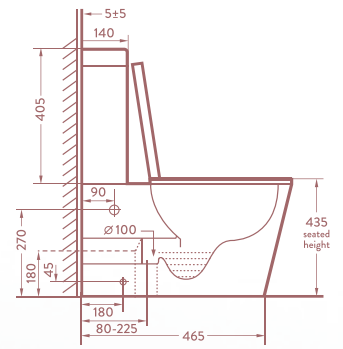

4 Star Water Rating

For more information go to
<http://propelindustries.co.nz>

SNUBBY-GW
Gloss White

SNUBBY-GB
Gloss Black

SNUBBY-MB
Matte Black

DIMENSIONS

UNIVERSAL INLET
Left and Right Bottom Feed

CONNECTIONS

ALLEFIT
ALL-IN-ONE COMBINATION CONNECTOR

ALLFIT S-TRAP
60mm-225mm

This item comes included in box

IMPORTANT: Dimensions provided are as accurate as possible at the time of publication and may vary within a reasonable tolerance range. Measurements are subject to change or cancellation as products are improved. No responsibility is assumed for use of superseded or voided dimensions. Be sure to measure product before installation and visit the Propel Industries website for the most up to date measurements