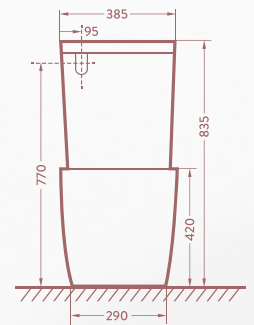

4 Star Water Rating

For more information go to
<http://propelindustries.co.nz>

SNUBBY-GW
Gloss White

SNUBBY-GB
Gloss Black

SNUBBY-MB
Matte Black

DIMENSIONS

UNIVERSAL INLET
Left and Right Bottom Feed

CONNECTIONS

ALLEFIT
ALL-IN-ONE COMBINATION CONNECTOR

ALLFIT S-TRAP
60mm-225mm

This item comes included in box

IMPORTANT: Dimensions provided are as accurate as possible at the time of publication and may vary within a reasonable tolerance range. Measurements are subject to change or cancellation as products are improved. No responsibility is assumed for use of superseded or voided dimensions. Be sure to measure product before installation and visit the Propel Industries website for the most up to date measurements