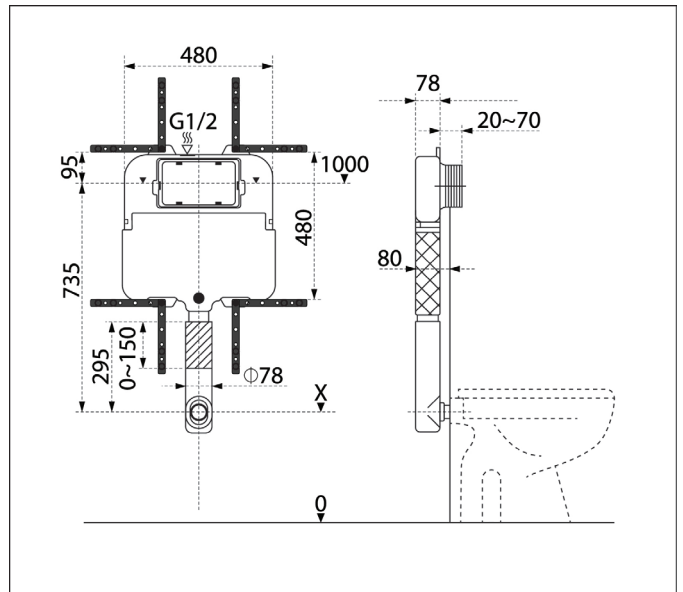

S-TRAP
50mm-60mm
ONLY

IMPORTANT: Dimensions provided are as accurate as possible at the time of publication and may vary within a reasonable tolerance range. Measurements are subject to change or cancellation as products are improved. No responsibility is assumed for use of superseded or voided dimensions. Be sure to measure product before installation and visit the Propel Industries website for the most up to date measurements.

N-IWC-F

Framed in-wall cistern
For wall hung toilet pan

N-IWC-F

N-IWC-UF

Unframed in-wall cistern
For floor standing toilet pan

N-IWC-UF

Pneumatic push plate

Available in a range of colours and styles