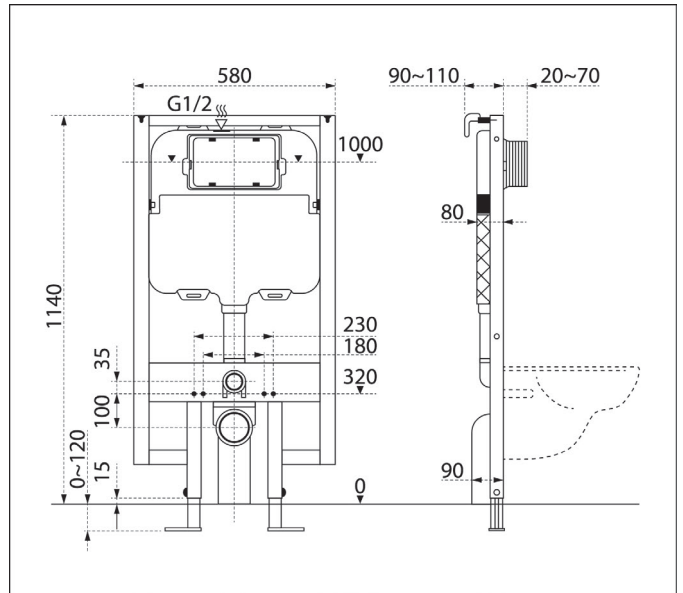

Framed in-wall cistern
For wall hung toilet pan

N-IWC-F

N-IWC-UF