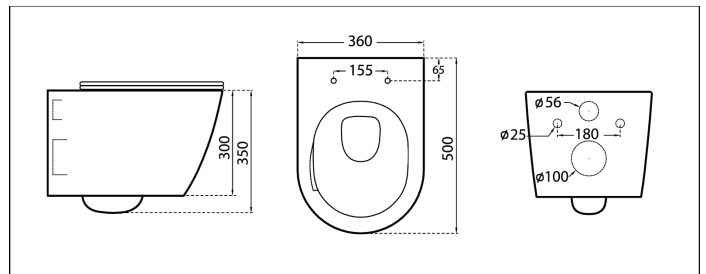

S-TRAP
50mm-60mm
ONLY

IMPORTANT: Dimensions provided are as accurate as possible at the time of publication and may vary within a reasonable tolerance range. Measurements are subject to change or cancellation as products are improved. No responsibility is assumed for use of superseded or voided dimensions. Be sure to measure product before installation and visit the Propel Industries website for the most up to date measurements.