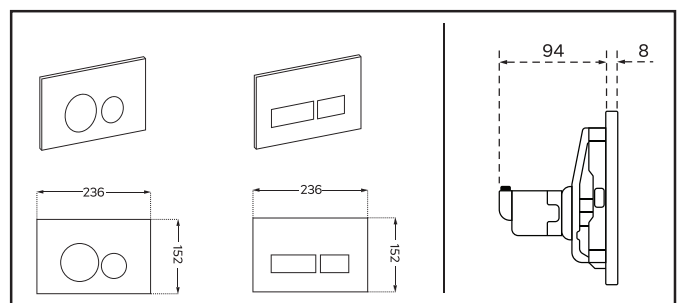

S-TRAP
50mm-60mm
ONLY

IMPORTANT: Dimensions provided are as accurate as possible at the time of publication and may vary within a reasonable tolerance range. Measurements are subject to change or cancellation as products are improved. No responsibility is assumed for use of superseded or voided dimensions. Be sure to measure product before installation and visit the Propel Industries website for the most up to date measurements.

N-IWC-F

Framed in-wall cistern
For wall hung toilet pan

N-IWC-F

N-IWC-UF

Unframed in-wall cistern
For floor standing toilet pan

N-IWC-UF

Pneumatic push plate

Available in a range of colours and styles