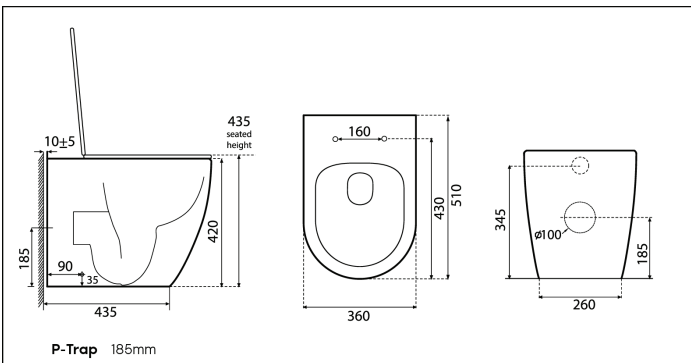

CONNECTIONS

ALLEFIT
ALL-IN-ONE COMBINATION CONNECTOR

This item comes included in box