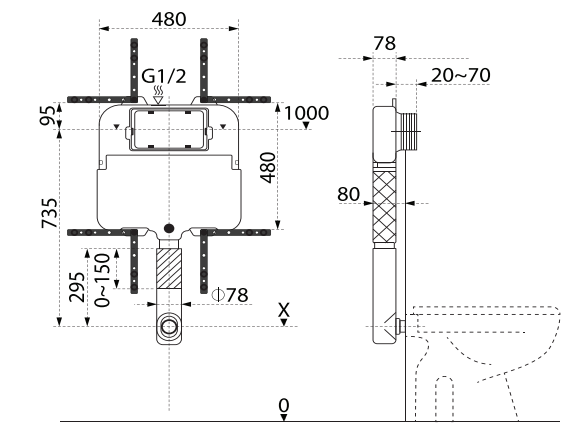

FULLY INTEGRATED SYSTEM

All components designed in unison to seamlessly work together

SOLID STEEL FRAME

Strong construction to minimise movement for wall hung pan

SLIM PROFILE

Easily fitting NZ standard 90mm wall depth so no need to build out space

N-IWC-F

DIMENSIONS

Unframed in-wall cistern

For floor standing toilet pan

N-IWC-UF

DIMENSIONS

Pneumatic push plate

Available in a range of styles

See reverse for codes

DIMENSIONS

For more information go to
<https://propelindustries.co.nz>