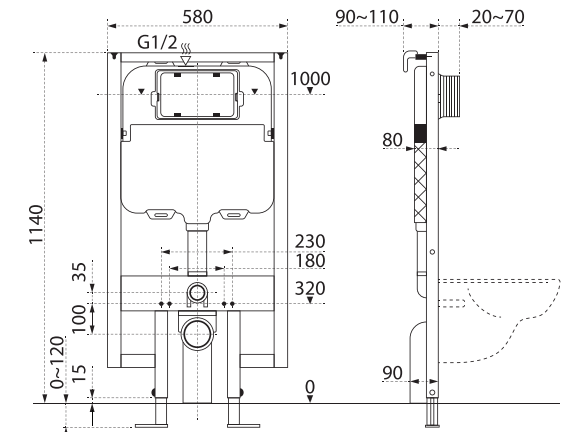

FULLY INTEGRATED SYSTEM

All components designed in unison to seamlessly work together

SOLID STEEL FRAME

Strong construction to minimise movement for wall hung pan

SLIM PROFILE

Easily fitting NZ standard 90mm wall depth so no need to build out space

N-IWC-F

DIMENSIONS

Unframed in-wall cistern

For floor standing toilet pan

N-IWC-UF

DIMENSIONS

Pneumatic push plate

Available in a range of styles

See reverse for codes

DIMENSIONS

For more information go to
<https://propelindustries.co.nz>