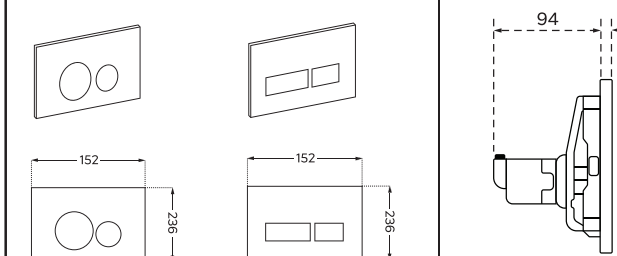

N-IWC-F

DIMENSIONS

Unframed in-wall cistern

For floor standing toilet pan

N-IWC-UF

DIMENSIONS

Pneumatic push plate

Available in a range of styles

See reverse for codes

DIMENSIONS

For more information go to
<https://propelindustries.co.nz>