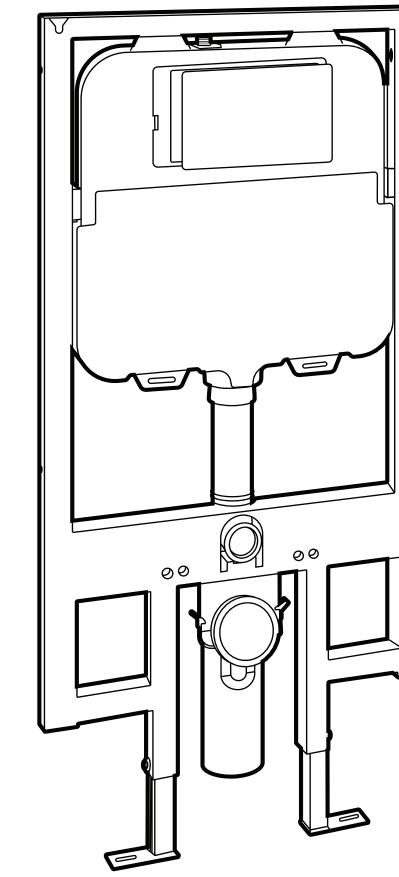

FULLY INTEGRATED SYSTEM

All components designed in unison to seamlessly work together

SOLID STEEL FRAME

Strong construction to minimise movement for wall hung pan

SLIM PROFILE

Easily fitting NZ standard 90mm wall depth so no need to build out space

COMING SOON...

Combine a Niche, our most reliable in-wall cistern with a powerful Tornado Zero Rim™ toilet pan for a cleaner and more efficient toilet for your bathroom design.

Framed in-wall cistern

For wall hung toilet pan

N-IWC-F

DIMENSIONS

Unframed in-wall cistern

For floor standing toilet pan

N-IWC-UF

DIMENSIONS

Pneumatic push plate

Available in a range of styles