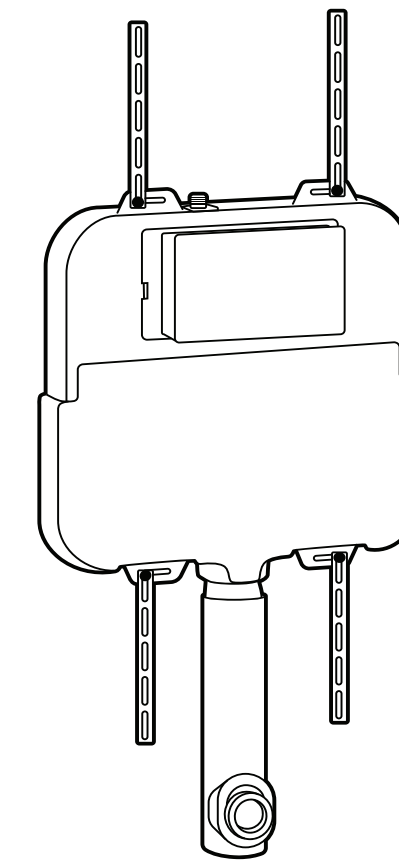

FULLY INTEGRATED SYSTEM

All components designed in unison to seamlessly work together

SOLID STEEL FRAME

Strong construction to minimise movement for wall hung pan

SLIM PROFILE

Easily fitting NZ standard 90mm wall depth so no need to build out space

COMING SOON...

Combine a Niche, our most reliable in-wall cistern with a powerful Tornado Zero Rim™ toilet pan for a cleaner and more efficient toilet for your bathroom design.

Framed in-wall cistern

For wall hung toilet pan

N-IWC-F

DIMENSIONS

Unframed in-wall cistern

For floor standing toilet pan

N-IWC-UF

DIMENSIONS

Pneumatic push plate

Available in a range of styles