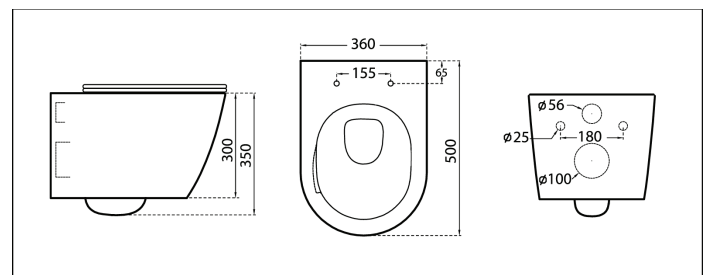

## Wall-Hung Pan

N-WHP-GW

## Pneumatic push plate

Available in a range of colours and styles

- Zero Rim Design
- Tornado Flush™
- Single concealed water outlet
- Thin seat soft close lid

N-IWC-F