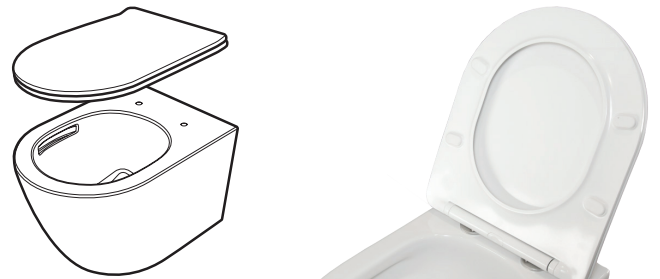

## Framed in-wall cistern For wall hung toilet pan

N-IWC-F

## Wall-Hung Pan

N-WHP-GW

## Pneumatic push plate

Available in a range of colours and styles

- Zero Rim Design
- Tornado Flush™
- Single concealed water outlet
- Thin seat soft close lid

N-IWC-F