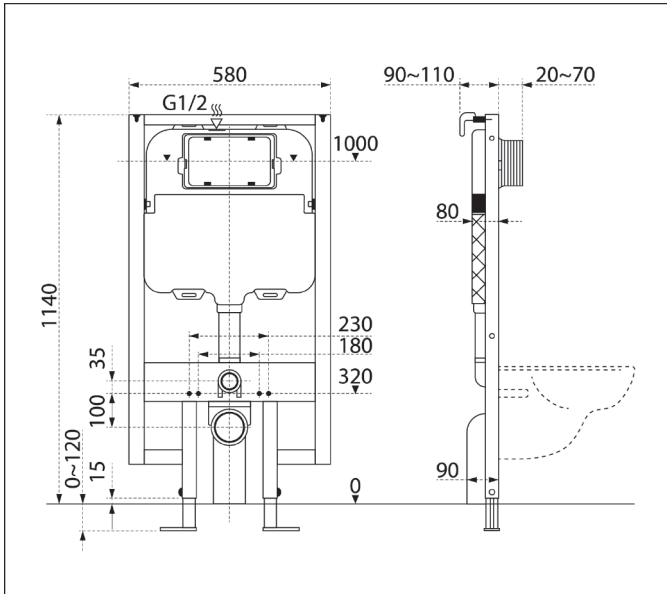

## Framed in-wall cistern For wall hung toilet pan

N-IWC-F

## Wall-Hung Pan

N-WHP-GW

## Pneumatic push plate

Available in a range of colours and styles

- Zero Rim Design
- Tornado Flush™
- Single concealed water outlet
- Thin seat soft close lid

N-IWC-F