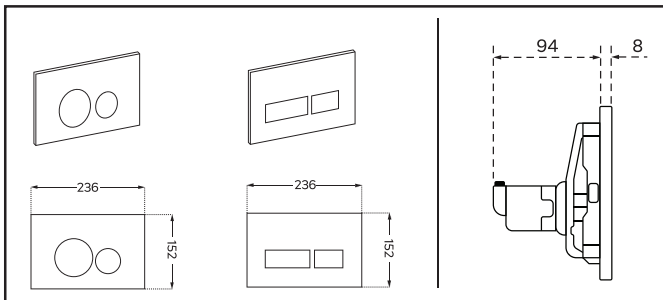

## Framed in-wall cistern For wall hung toilet pan

N-IWC-F

## Pneumatic push plate

Available in a range of colours and styles

- Zero Rim Design
- Tornado Flush™
- Single concealed water outlet
- Thin seat soft close lid

N-IWC-F