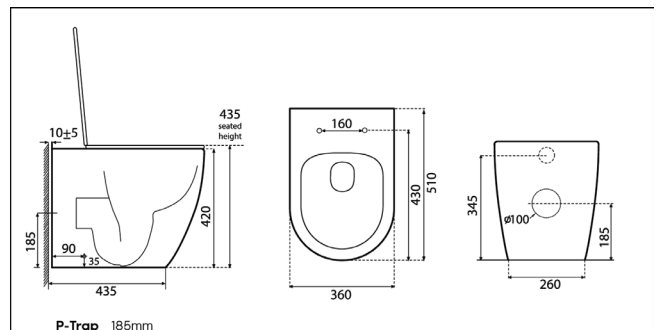

Unframed in-wall cistern For floor standing toilet pan

N-IWC-UF

Pneumatic push plate Available in a range of colours and styles

N-IWC-UF

Floor-Standing Pan

N-FP-GW

- Rimless Design
- Full Sweep Action Flush
- Dual water jet design
- Thin seat soft close lid
- Comfort height pan

CONNECTIONS

ALLEIT
ALL-IN-ONE COMBINATION CONNECTOR

This item comes included in box

S-TRAP
140mm-150mm
ONLY

S-TRAP
50mm-60mm
ONLY