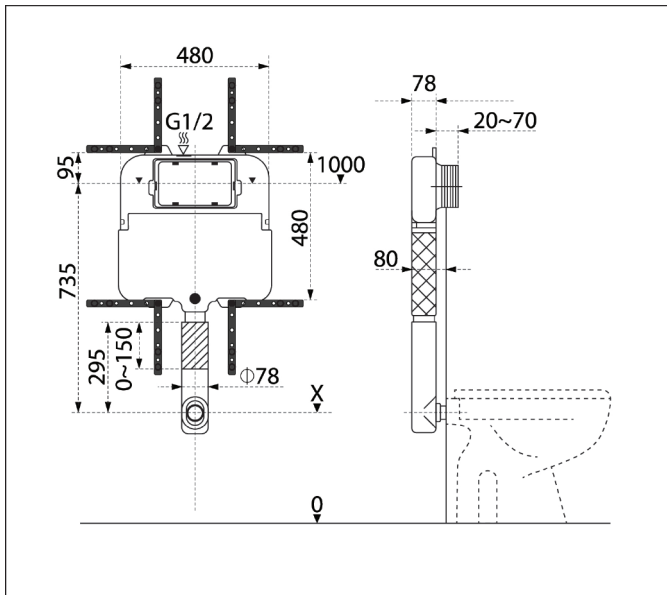

Unframed in-wall cistern For floor standing toilet pan

N-IWC-UF

Pneumatic push plate Available in a range of colours and styles

N-IWC-UF

Floor-Standing Pan

N-FP-GW

- Rimless Design
- Full Sweep Action Flush
- Dual water jet design
- Thin seat soft close lid
- Comfort height pan

CONNECTIONS

ALLEIT
ALL-IN-ONE COMBINATION CONNECTOR

This item comes included in box

S-TRAP
140mm-150mm
ONLY

S-TRAP
50mm-60mm
ONLY