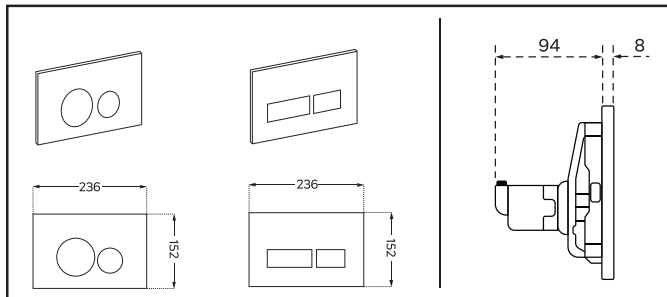

Unframed in-wall cistern For floor standing toilet pan

N-IWC-UF

Pneumatic push plate Available in a range of colours and styles

N-IWC-UF

Floor-Standing Pan

N-FP-GW

- Rimless Design
- Full Sweep Action Flush
- Dual water jet design
- Thin seat soft close lid
- Comfort height pan

CONNECTIONS

ALLEIT
ALL-IN-ONE COMBINATION CONNECTOR

This item comes included in box

S-TRAP
140mm-150mm
ONLY

S-TRAP
50mm-60mm
ONLY