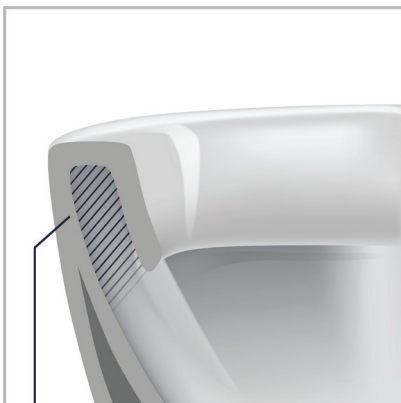

Regular box rim designs feature a ledge overhang, which can create hard to reach areas that trap dirt and germs