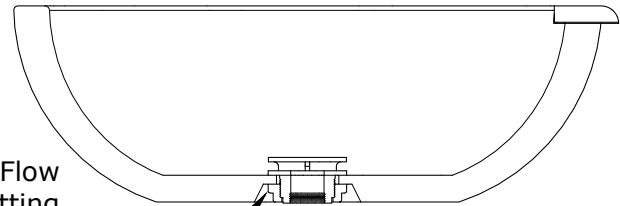

SEDONA WATER BOWL- WOOD GRAIN

ISOMETRIC VIEW

TOP VIEW

RIGHT SIDE VIEW

FRONT SIDE VIEW

SECTION CUT

Smooth Flow Water Fitting (1 1/2" Connection)

1 1/2" Inlet

SKU	A	B	C	D	GPM
OPT-27RWGWO	27"	10"	12"	2"	7-10

Fire Bowl Material: Wood Grain
Finish: Smooth Finish

Includes: Copper Spillway and Water Fitting Connection