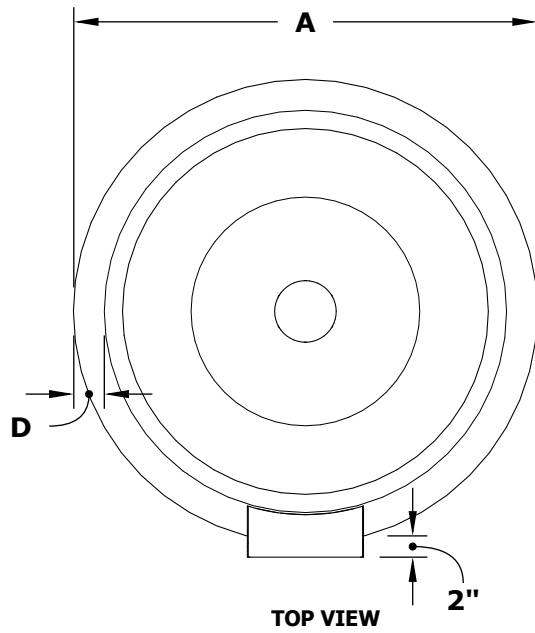

SEDONA WATER BOWL- WOOD GRAIN

ISOMETRIC VIEW

TOP VIEW

RIGHT SIDE VIEW

FRONT SIDE VIEW

SECTION CUT

Smooth Flow Water Fitting (1 1/2" Connection)

1 1/2" Inlet

SKU	A	B	C	D	GPM
OPT-27RWGWO	27"	10"	12"	2"	7-10

Fire Bowl Material: Wood Grain
Finish: Smooth Finish

Includes: Copper Spillway and Water Fitting Connection