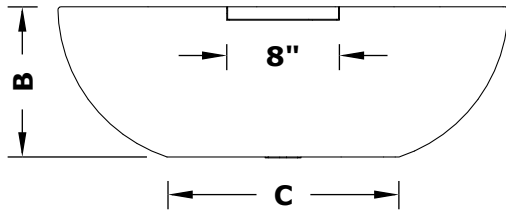

SEDONA WATER BOWL- WOOD GRAIN

ISOMETRIC VIEW

TOP VIEW

RIGHT SIDE VIEW

FRONT SIDE VIEW

SECTION CUT

Smooth Flow Water Fitting (1 1/2" Connection)

1 1/2" Inlet

SKU	A	B	C	D	GPM
OPT-27RWGWO	27"	10"	12"	2"	7-10

Fire Bowl Material: Wood Grain
Finish: Smooth Finish

Includes: Copper Spillway and Water Fitting Connection