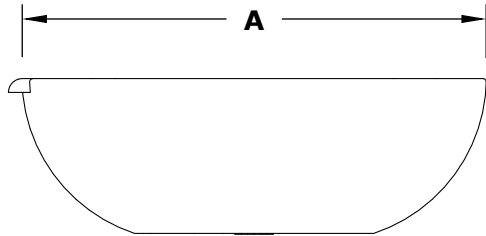

SEDONA WATER BOWL- WOOD GRAIN

ISOMETRIC VIEW

TOP VIEW

RIGHT SIDE VIEW

FRONT SIDE VIEW

SECTION CUT

Smooth Flow Water Fitting (1 1/2" Connection)

1 1/2" Inlet

SKU	A	B	C	D	GPM
OPT-27RWGWO	27"	10"	12"	2"	7-10

Fire Bowl Material: Wood Grain
Finish: Smooth Finish

Includes: Copper Spillway and Water Fitting Connection