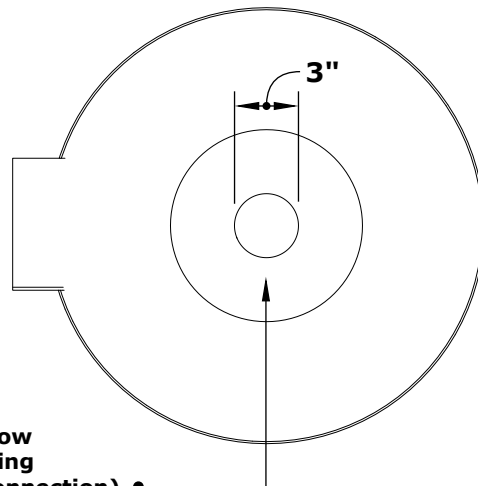

SEDONA PLANTER & WATER BOWL - COPPER

OPT-27RCPRWO

ISOMETRIC VIEW

TOP VIEW

FRONT SIDE VIEW

UNDERSIDE VIEW

Bowl Material: Copper
Bowl Finish: Hammered Copper, Patina Finish