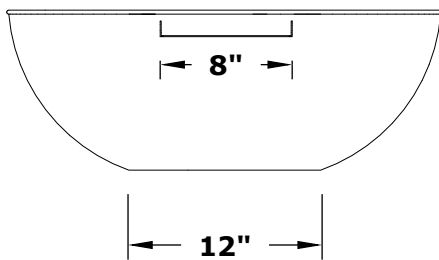

SEDONA PLANTER & WATER BOWL - COPPER

OPT-27RCPRWO

ISOMETRIC VIEW

TOP VIEW

FRONT SIDE VIEW

UNDERSIDE VIEW

Bowl Material: Copper
Bowl Finish: Hammered Copper, Patina Finish