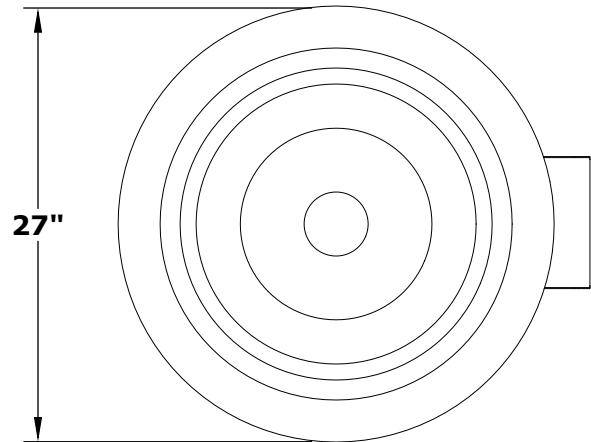

SEDONA PLANTER & WATER BOWL - COPPER

OPT-27RCPRWO

ISOMETRIC VIEW

TOP VIEW

FRONT SIDE VIEW

UNDERSIDE VIEW

Bowl Material: Copper
Bowl Finish: Hammered Copper, Patina Finish