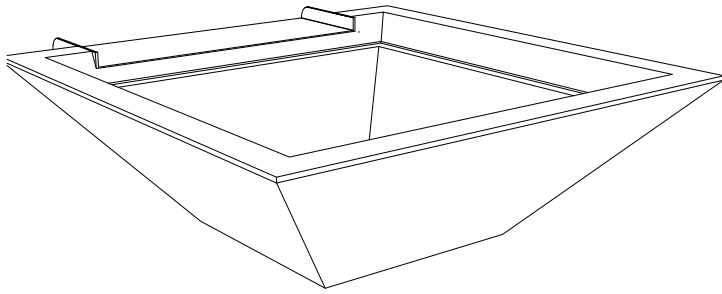

MAYA COPPER WATER BOWL - WIDE SPILL

ISOMETRIC VIEW

TOP VIEW

RIGHT SIDE VIEW

FRONT SIDE VIEW

SKU	A	B	C	D	GPM
OPT-24SCXW	24"	12"	10"	20"	15
OPT-30SCXW	30"	15"	10"	24"	15
OPT-36SCXW	36"	18"	12"	30"	15

Bowl Material: Copper