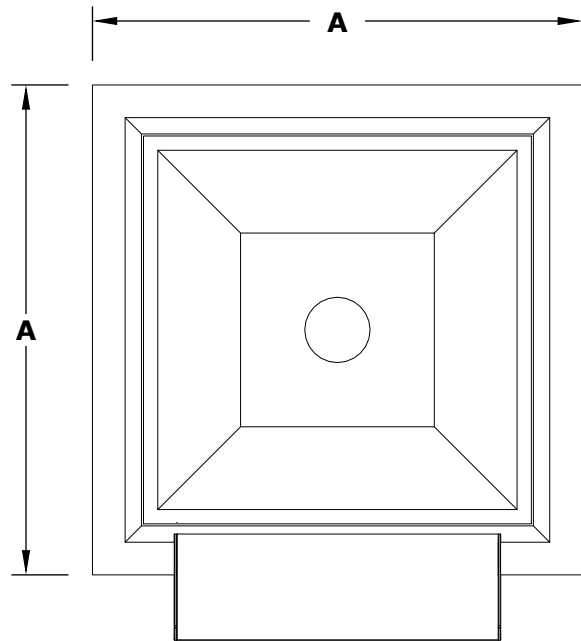

MAYA COPPER WATER BOWL - WIDE SPILL

ISOMETRIC VIEW

TOP VIEW

RIGHT SIDE VIEW

FRONT SIDE VIEW

SKU	A	B	C	D	GPM
OPT-24SCXW	24"	12"	10"	20"	15
OPT-30SCXW	30"	15"	10"	24"	15
OPT-36SCXW	36"	18"	12"	30"	15

Bowl Material: Copper