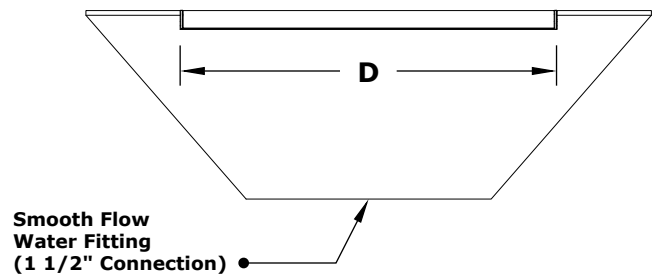

MAYA COPPER WATER BOWL - WIDE SPILL

ISOMETRIC VIEW

TOP VIEW

RIGHT SIDE VIEW

FRONT SIDE VIEW

SKU	A	B	C	D	GPM
OPT-24SCXW	24"	12"	10"	20"	15
OPT-30SCXW	30"	15"	10"	24"	15
OPT-36SCXW	36"	18"	12"	30"	15

Bowl Material: Copper