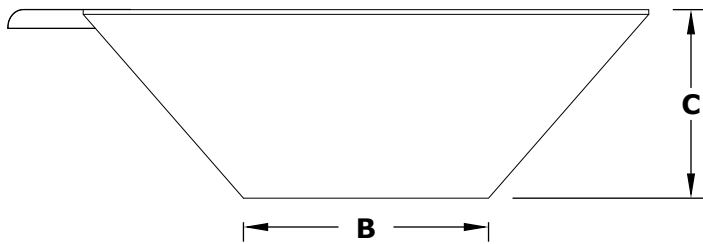

MAYA COPPER WATER BOWL - WIDE SPILL

ISOMETRIC VIEW

TOP VIEW

RIGHT SIDE VIEW

FRONT SIDE VIEW

SKU	A	B	C	D	GPM
OPT-24SCXW	24"	12"	10"	20"	15
OPT-30SCXW	30"	15"	10"	24"	15
OPT-36SCXW	36"	18"	12"	30"	15

Bowl Material: Copper