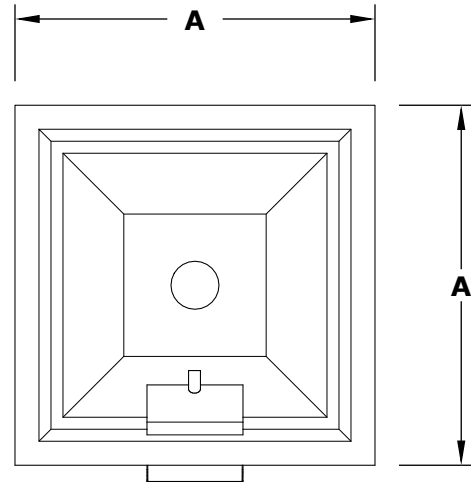

MAYA COPPER PLANTER & WATER BOWL

HAMMERED COPPER

ISOMETRIC VIEW

TOP VIEW

RIGHT SIDE VIEW

FRONT SIDE VIEW

SKU	A	B	C	D	GPM
OPT-24SCFW	24"	10"	12"	8"	7-10
OPT-30SCFW	30"	10"	15"	8"	7-10
OPT-36SCFW	36"	12"	18"	10"	7-10

Bowl Material: Hammered Copper
 Burner Material: 304 Stainless Steel

Drawn By	Murguia M.
Date Created	August 4, 2021

Proprietary & Confidential: The information contained in this drawing is the sole property of **The Outdoor Plus**. Any reproduction or as a whole without written permission of **The Outdoor Plus** is prohibited.