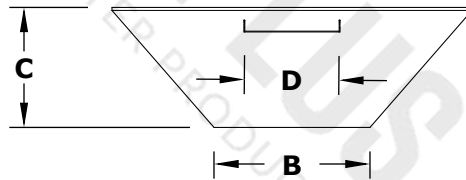

MAYA COPPER PLANTER & WATER BOWL

HAMMERED COPPER

ISOMETRIC VIEW

TOP VIEW

RIGHT SIDE VIEW

FRONT SIDE VIEW

SKU	A	B	C	D	GPM
OPT-24SCFW	24"	10"	12"	8"	7-10
OPT-30SCFW	30"	10"	15"	8"	7-10
OPT-36SCFW	36"	12"	18"	10"	7-10

Bowl Material: Hammered Copper
 Burner Material: 304 Stainless Steel

Drawn By	Murguia M.
Date Created	August 4, 2021

Proprietary & Confidential: The information contained in this drawing is the sole property of **The Outdoor Plus**. Any reproduction or as a whole without written permission of **The Outdoor Plus** is prohibited.