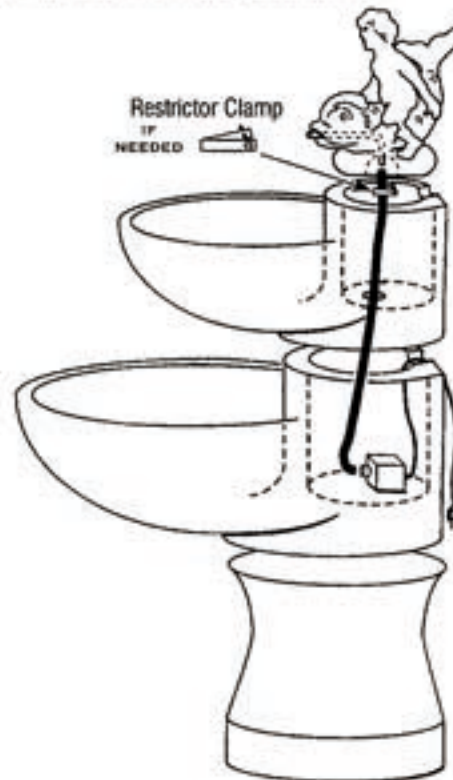

How To Set Up Your Fountain

TYPE "B" MULTI-TIER FOUNTAIN SET UP

1. Place the pedestal on a firm and level surface where fountain will remain. Level in (2) Two directions left to right and front to back. Shim as needed. Place the largest shell on the pedestal.
2. Attach the clear tubing to the outlet side of the pump with a hose clamp. Place the pump in the pump house and place the electrical cord in the groove in the rear of the shell.
3. Position the largest shell on the pedestal and level. To level the shell, place the level on the top rim of the pump house of the shell. Level in (2) Two directions left to right and front to back. Shim as needed.
4. Take the next shell and run the clear tubing up thru the hole in the rear housing of the shell and place on fountain. Make Sure the Clear Tubing Does Not Kink or Get Sandwiched Between Shells while shell is being positioned. To level shell, place level on rear housing of the shell. Level as stated in step #3.
5. Repeat step #4 for the remaining shelves.
6. If your pump kit is supplied with a restrictor clamp attach to clear tubing. Most pumps have a built in adjustable dial flow control.
7. Remove any excess concrete or tape from both ends of copper pipe in the statue or finial.
8. Cut clear tubing to the length needed to operate fountain properly. Tubing that is too long will cause it to kink restricting the water flow. Tubing too short may hold the pump above the water line limiting the volume of water to the pump.
9. Attach clear tubing to the statue or finial and place on top of fountain.
10. Fill shells with water and plug pump into an 110VAC GFCI protected outlet.
11. If the fountain needs adjustment, unplug pump and adjust the restrictor or the flow control on the pump to regulate the water flow of the statue or finial until the desired result is achieved.