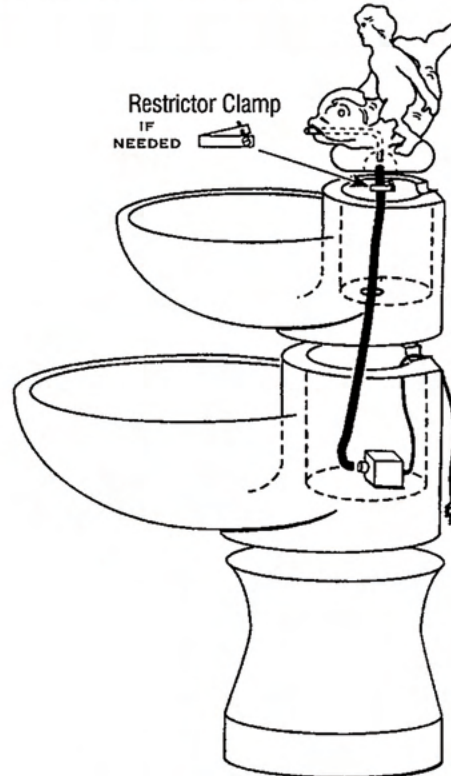

# How To Set Up Your Fountain

## TYPE "B" MULTI-TIER FOUNTAIN SET UP

1. Place the pedestal on a firm and level surface where fountain will remain. Level in (2) Two directions left to right and front to back. Shim as needed. Place the largest shell on the pedestal.
2. Attach the clear tubing to the outlet side of the pump with a hose clamp. Place the pump in the pump house and place the electrical cord in the groove in the rear of the shell.
3. Position the largest shell on the pedestal and level. To level the shell, place the level on the top rim of the pump house of the shell. Level in (2) Two directions left to right and front to back. Shim as needed.
4. Take the next shell and run the clear tubing up thru the hole in the rear housing of the shell and place on fountain. Make Sure the Clear Tubing Does Not Kink or Get Sandwiched Between Shells while shell is being positioned. To level shell, place level on rear housing of the shell. Level as stated in step #3.
5. Repeat step #4 for the remaining shelves.
6. If your pump kit is supplied with a restrictor clamp attach to clear tubing. Most pumps have a built in adjustable dial flow control.
7. Remove any excess concrete or tape from both ends of copper pipe in the statue or finial.
8. Cut clear tubing to the length needed to operate fountain properly. Tubing that is too long will cause it to kink restricting the water flow. Tubing too short may hold the pump above the water line limiting the volume of water to the pump.
9. Attach clear tubing to the statue or finial and place on top of fountain.
10. Fill shells with water and plug pump into an 110VAC GFCI protected outlet.
11. If the fountain needs adjustment, unplug pump and adjust the restrictor or the flow control on the pump to regulate the water flow of the statue or finial until the desired result is achieved.