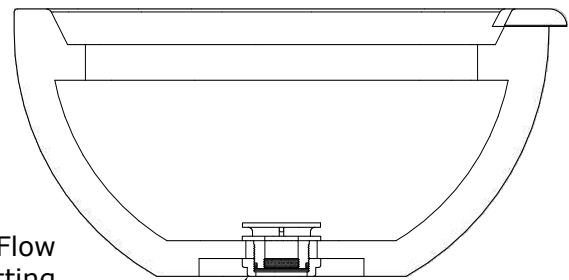

# LUNA WATER BOWL- GFRC CONCRETE

ISOMETRIC VIEW

TOP VIEW

RIGHT SIDE VIEW

FRONT SIDE VIEW

Smooth Flow Water Fitting  
(1 1/2" Connection)

Nut - Reverse Thread

1 1/2" Inlet

| SKU         | A   | B   | C   | D    | E  | F  | GPM |
|-------------|-----|-----|-----|------|----|----|-----|
| OPT-LUNWO30 | 30" | 15" | 14" | 2"   | 8" | 3" | 15  |
| OPT-LUNWO38 | 38" | 16" | 19" | 2.5" | 8" | 3" | 15  |