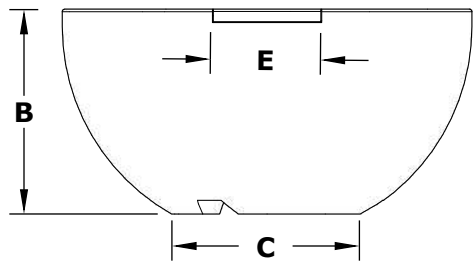

# LUNA WATER BOWL- GFRC CONCRETE

ISOMETRIC VIEW

TOP VIEW

RIGHT SIDE VIEW

FRONT SIDE VIEW

Smooth Flow Water Fitting  
(1 1/2" Connection)

Nut - Reverse Thread

1 1/2" Inlet

| SKU         | A   | B   | C   | D    | E  | F  | GPM |
|-------------|-----|-----|-----|------|----|----|-----|
| OPT-LUNWO30 | 30" | 15" | 14" | 2"   | 8" | 3" | 15  |
| OPT-LUNWO38 | 38" | 16" | 19" | 2.5" | 8" | 3" | 15  |