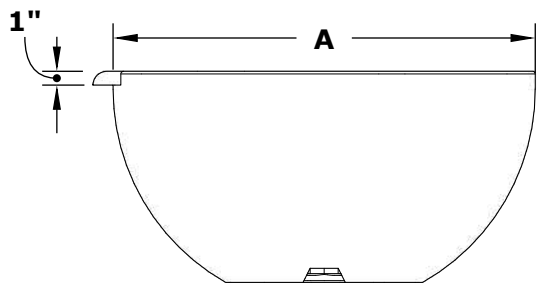

# LUNA WATER BOWL- GFRC CONCRETE

ISOMETRIC VIEW

TOP VIEW

RIGHT SIDE VIEW

FRONT SIDE VIEW

Smooth Flow Water Fitting  
(1 1/2" Connection)

Nut - Reverse Thread

1 1/2" Inlet

| SKU         | A   | B   | C   | D    | E  | F  | GPM |
|-------------|-----|-----|-----|------|----|----|-----|
| OPT-LUNWO30 | 30" | 15" | 14" | 2"   | 8" | 3" | 15  |
| OPT-LUNWO38 | 38" | 16" | 19" | 2.5" | 8" | 3" | 15  |