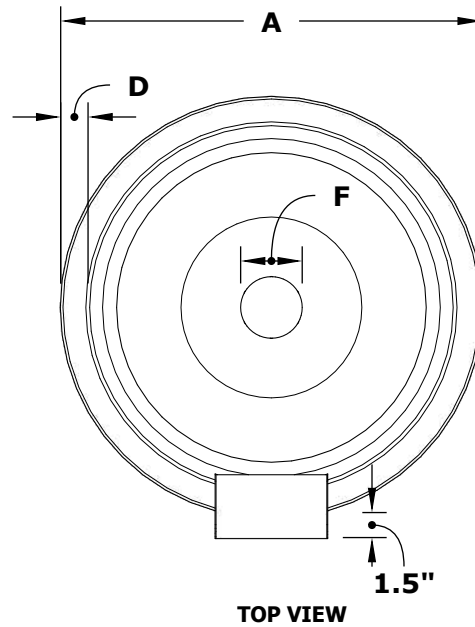

# LUNA WATER BOWL- GFRC CONCRETE

ISOMETRIC VIEW

TOP VIEW

RIGHT SIDE VIEW

FRONT SIDE VIEW

Smooth Flow Water Fitting  
(1 1/2" Connection)

Nut - Reverse Thread

1 1/2" Inlet

| SKU         | A   | B   | C   | D    | E  | F  | GPM |
|-------------|-----|-----|-----|------|----|----|-----|
| OPT-LUNWO30 | 30" | 15" | 14" | 2"   | 8" | 3" | 15  |
| OPT-LUNWO38 | 38" | 16" | 19" | 2.5" | 8" | 3" | 15  |