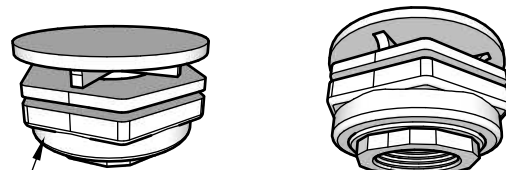

# LUNA WATER BOWL- GFRC CONCRETE

ISOMETRIC VIEW

TOP VIEW

RIGHT SIDE VIEW

FRONT SIDE VIEW

Smooth Flow Water Fitting  
(1 1/2" Connection)

Nut - Reverse Thread

1 1/2" Inlet

| SKU         | A   | B   | C   | D    | E  | F  | GPM |
|-------------|-----|-----|-----|------|----|----|-----|
| OPT-LUNWO30 | 30" | 15" | 14" | 2"   | 8" | 3" | 15  |
| OPT-LUNWO38 | 38" | 16" | 19" | 2.5" | 8" | 3" | 15  |

Fire Bowl Material: GFRC Concrete  
Finish: Smooth Finish  
Includes: Bowl, Copper Scupper,  
Water Fitting