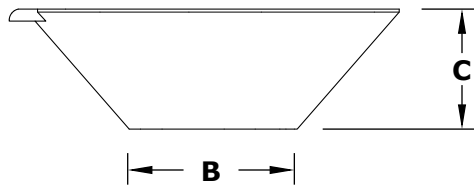

CAZO PLANTER & WATER BOWL

GFRC CONCRETE

ISOMETRIC VIEW

TOP VIEW

RIGHT SIDE VIEW

FRONT SIDE VIEW

PART NUMBER	A	B	C	GPM
OPT-24RPW	24"	9"	9"	7-10
OPT-31RPW	31"	10"	10"	7-10
OPT-36RPW	36"	14"	12"	7-10
OPT-48RPW	48"	20"	16"	7-10