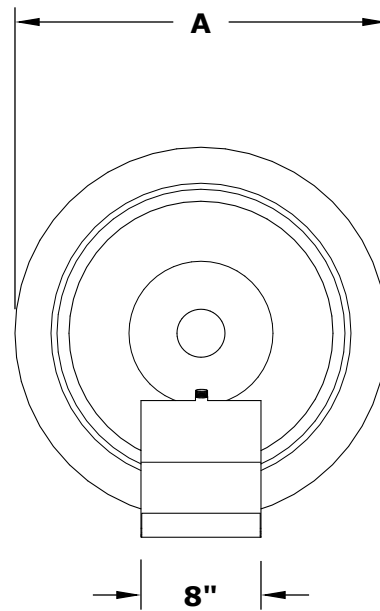

CAZO PLANTER & WATER BOWL

GFRC CONCRETE

ISOMETRIC VIEW

TOP VIEW

RIGHT SIDE VIEW

FRONT SIDE VIEW

PART NUMBER	A	B	C	GPM
OPT-24RPW	24"	9"	9"	7-10
OPT-31RPW	31"	10"	10"	7-10
OPT-36RPW	36"	14"	12"	7-10
OPT-48RPW	48"	20"	16"	7-10