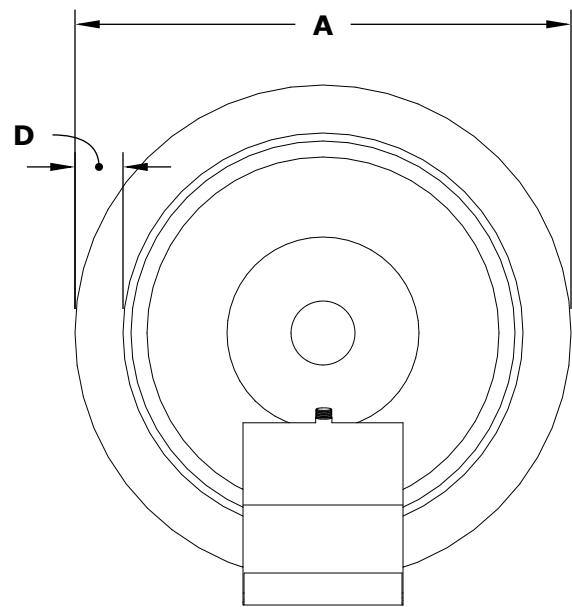

# CAZO FIRE & WATER BOWL - WOOD GRAIN

**ISOMETRIC VIEW**

**FRONT SIDE VIEW**

**RIGHT SIDE VIEW**

**TOP VIEW**

SKU	A	B	C	D	GPM
OPT-24RWGWO	24"	8"	12"	2"	7-10
OPT-32RWGWO	32"	10"	12"	2"	7-10

Fire Pit Material: GFRC Wood Grain  
 Pan Material: 304 Stainless Steel  
 Burner Material: 304 Stainless Steel

Standard 2" Depth on all pans  
**12V ELECTRONIC IGNITION**  
 ANSI Z21.97-(2017) / CSA 2.41-(2017)

Match Lit Unit Includes: Pan, Burner, Gas Orifice, Gas Hoses, Key Valve, Key,  
 12v Ignition Unit Includes: Pan, Burner, Gas Orifice, Gas Hoses, Key Valve, Key, Plug & Play Electronic Valve, Pilot Igniter.