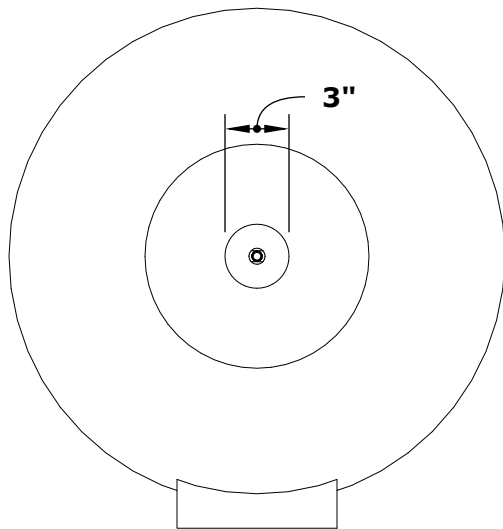

# CAZO FIRE & WATER BOWL - WOOD GRAIN

**ISOMETRIC VIEW**

**FRONT SIDE VIEW**

**RIGHT SIDE VIEW**

**TOP VIEW**

SKU	A	B	C	D	GPM
OPT-24RWGWO	24"	8"	12"	2"	7-10
OPT-32RWGWO	32"	10"	12"	2"	7-10

Fire Pit Material: GFRC Wood Grain  
 Pan Material: 304 Stainless Steel  
 Burner Material: 304 Stainless Steel

Standard 2" Depth on all pans  
**12V ELECTRONIC IGNITION**  
 ANSI Z21.97-(2017) / CSA 2.41-(2017)

Match Lit Unit Includes: Pan, Burner, Gas Orifice, Gas Hoses, Key Valve, Key,  
 12v Ignition Unit Includes: Pan, Burner, Gas Orifice, Gas Hoses, Key Valve, Key, Plug & Play Electronic Valve, Pilot Igniter.