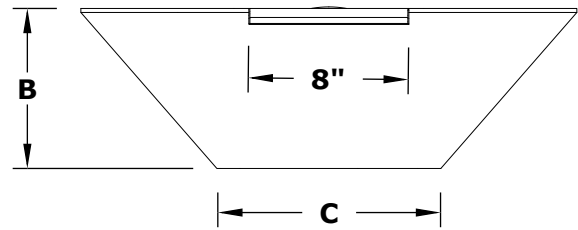

# CAZO FIRE & WATER BOWL - WOOD GRAIN

**ISOMETRIC VIEW**

**FRONT SIDE VIEW**

**RIGHT SIDE VIEW**

**TOP VIEW**

SKU	A	B	C	D	GPM
OPT-24RWGWO	24"	8"	12"	2"	7-10
OPT-32RWGWO	32"	10"	12"	2"	7-10

Fire Pit Material: GFRC Wood Grain  
 Pan Material: 304 Stainless Steel  
 Burner Material: 304 Stainless Steel

Standard 2" Depth on all pans  
**12V ELECTRONIC IGNITION**  
 ANSI Z21.97-(2017) / CSA 2.41-(2017)

Match Lit Unit Includes: Pan, Burner, Gas Orifice, Gas Hoses, Key Valve, Key,  
 12v Ignition Unit Includes: Pan, Burner, Gas Orifice, Gas Hoses, Key Valve, Key, Plug & Play Electronic Valve, Pilot Igniter.