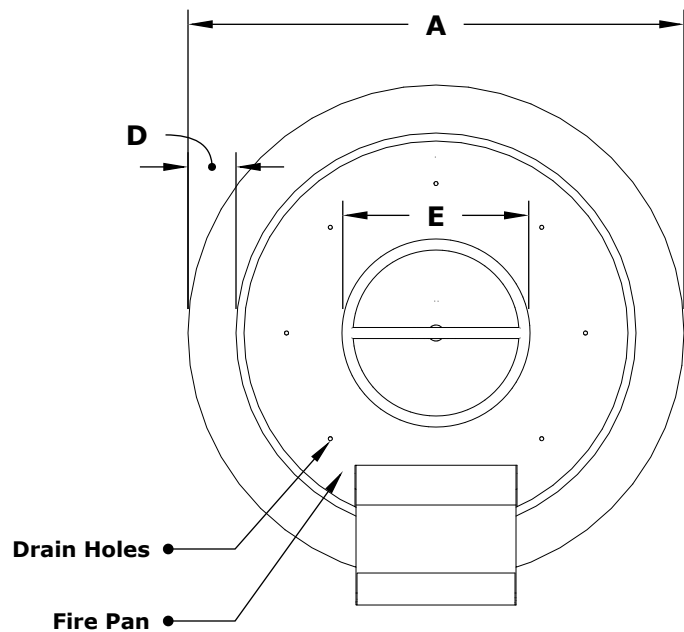

CAZO FIRE & WATER BOWL- WOOD GRAIN

ISOMETRIC VIEW

FRONT SIDE VIEW

RIGHT SIDE VIEW

TOP VIEW

SKU	A	B	C	D	E	BTU
OPT-24RWGFW	24"	8"	12"	2"	8"	45,000
OPT-24RWGFWE12V	24"	8"	12"	2"	8"	45,000
OPT-32RWGFW	32"	10"	12"	2"	8"	45,000
OPT-32RWGFWE12V	32"	10"	12"	2"	8"	45,000

Fire Pit Material: GFRC Wood Grain
 Pan Material: 304 Stainless Steel
 Burner Material: 304 Stainless Steel

Standard 2" Depth on all pans
12V ELECTRONIC IGNITION
 ANSI Z21.97-(2017) / CSA 2.41-(2017)

Match Lit Unit Includes: Pan, Burner, Gas Orifice, Gas Hoses, Key Valve, Key,
 12v Ignition Unit Includes: Pan, Burner, Gas Orifice, Gas Hoses, Key Valve, Key, Plug & Play Electronic Valve, Pilot Igniter.