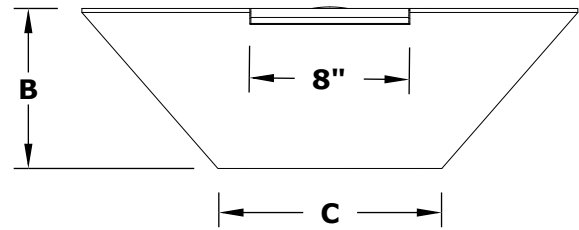

CAZO FIRE & WATER BOWL- WOOD GRAIN

ISOMETRIC VIEW

FRONT SIDE VIEW

RIGHT SIDE VIEW

TOP VIEW

SKU	A	B	C	D	E	BTU
OPT-24RWGFW	24"	8"	12"	2"	8"	45,000
OPT-24RWGFWE12V	24"	8"	12"	2"	8"	45,000
OPT-32RWGFW	32"	10"	12"	2"	8"	45,000
OPT-32RWGFWE12V	32"	10"	12"	2"	8"	45,000

Fire Pit Material: GFRC Wood Grain
 Pan Material: 304 Stainless Steel
 Burner Material: 304 Stainless Steel

Standard 2" Depth on all pans
12V ELECTRONIC IGNITION
 ANSI Z21.97-(2017) / CSA 2.41-(2017)

Match Lit Unit Includes: Pan, Burner, Gas Orifice, Gas Hoses, Key Valve, Key,
 12v Ignition Unit Includes: Pan, Burner, Gas Orifice, Gas Hoses, Key Valve, Key, Plug & Play Electronic Valve, Pilot Igniter.