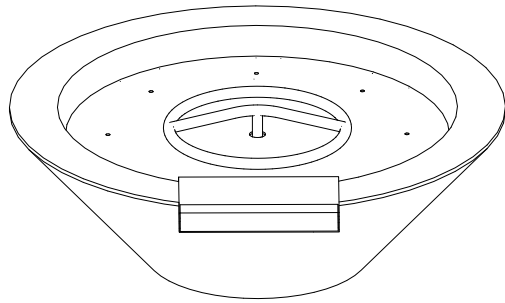

CAZO FIRE & WATER BOWL- WOOD GRAIN

ISOMETRIC VIEW

FRONT SIDE VIEW

RIGHT SIDE VIEW

TOP VIEW

SKU	A	B	C	D	E	BTU
OPT-24RWGFW	24"	8"	12"	2"	8"	45,000
OPT-24RWGFWE12V	24"	8"	12"	2"	8"	45,000
OPT-32RWGFW	32"	10"	12"	2"	8"	45,000
OPT-32RWGFWE12V	32"	10"	12"	2"	8"	45,000

Fire Pit Material: GFRC Wood Grain
 Pan Material: 304 Stainless Steel
 Burner Material: 304 Stainless Steel

Standard 2" Depth on all pans
12V ELECTRONIC IGNITION
 ANSI Z21.97-(2017) / CSA 2.41-(2017)

Match Lit Unit Includes: Pan, Burner, Gas Orifice, Gas Hoses, Key Valve, Key,
 12v Ignition Unit Includes: Pan, Burner, Gas Orifice, Gas Hoses, Key Valve, Key, Plug & Play Electronic Valve, Pilot Igniter.