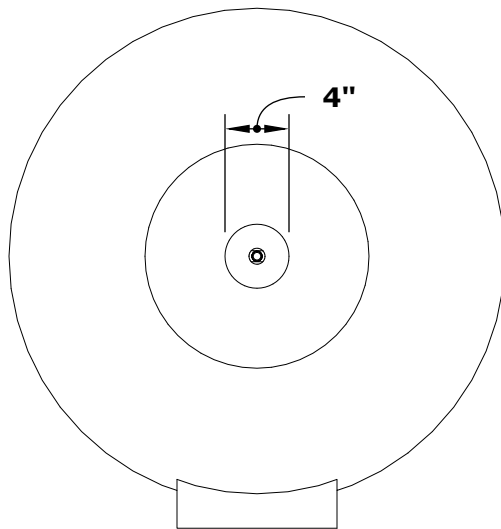

CAZO FIRE & WATER BOWL- WOOD GRAIN

ISOMETRIC VIEW

FRONT SIDE VIEW

RIGHT SIDE VIEW

TOP VIEW

SKU	A	B	C	D	E	BTU
OPT-24RWGFW	24"	8"	12"	2"	8"	45,000
OPT-24RWGFWE12V	24"	8"	12"	2"	8"	45,000
OPT-32RWGFW	32"	10"	12"	2"	8"	45,000
OPT-32RWGFWE12V	32"	10"	12"	2"	8"	45,000

Fire Pit Material: GFRC Wood Grain
 Pan Material: 304 Stainless Steel
 Burner Material: 304 Stainless Steel

Standard 2" Depth on all pans
12V ELECTRONIC IGNITION
 ANSI Z21.97-(2017) / CSA 2.41-(2017)

Match Lit Unit Includes: Pan, Burner, Gas Orifice, Gas Hoses, Key Valve, Key,
 12v Ignition Unit Includes: Pan, Burner, Gas Orifice, Gas Hoses, Key Valve, Key, Plug & Play Electronic Valve, Pilot Igniter.