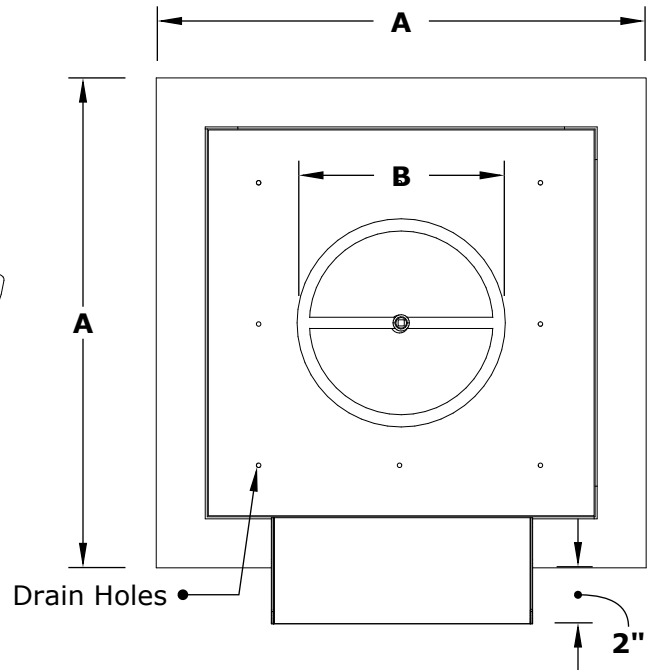

AVALON COPPER WATER BOWL - WIDE SPILL

ISOMETRIC VIEW

TOP VIEW

RIGHT SIDE VIEW

FRONT SIDE VIEW

Hammered Copper	Stainless Steel	A	B	C	D	E	BTU	GPM
OPT-24AVCPFWS	OPT-24AVSSFWS	24"	8"	13.5"	10"	12"	45,000	7-10
OPT-30AVCPFWS	OPT-30AVSSFWS	30"	10"	14.5"	13"	16"	65,000	7-10
OPT-36AVCPFWS	OPT-36AVSSFWS	36"	10"	17.5"	16"	20"	65,000	7-10

Fire Pit Material: Copper / Stainless Steel
Pan Material: 304 Stainless Steel
Burner Material: 304 Stainless Steel

Includes: Pan, Burner, Whistle Free Hoses, Copper Scupper, Black Lava Rock.