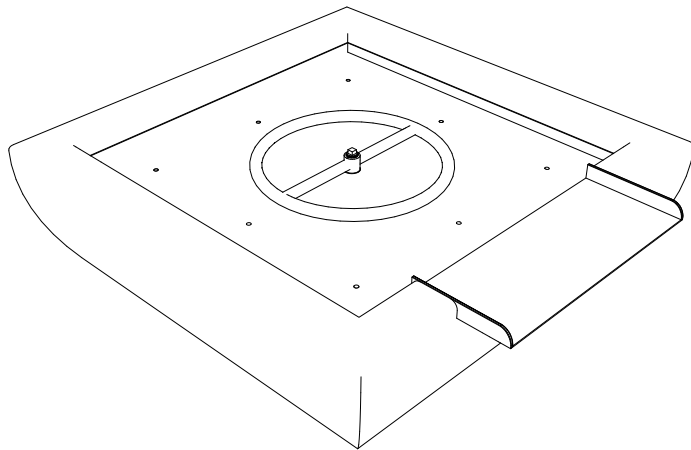

AVALON COPPER WATER BOWL - WIDE SPILL

ISOMETRIC VIEW

TOP VIEW

RIGHT SIDE VIEW

FRONT SIDE VIEW

Hammered Copper	Stainless Steel	A	B	C	D	E	BTU	GPM
OPT-24AVCPFWS	OPT-24AVSSFWS	24"	8"	13.5"	10"	12"	45,000	7-10
OPT-30AVCPFWS	OPT-30AVSSFWS	30"	10"	14.5"	13"	16"	65,000	7-10
OPT-36AVCPFWS	OPT-36AVSSFWS	36"	10"	17.5"	16"	20"	65,000	7-10

Fire Pit Material: Copper / Stainless Steel
Pan Material: 304 Stainless Steel
Burner Material: 304 Stainless Steel

Includes: Pan, Burner, Whistle Free Hoses, Copper Scupper, Black Lava Rock.