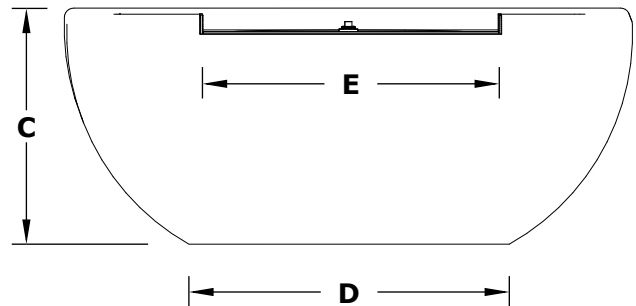

AVALON COPPER WATER BOWL - WIDE SPILL

ISOMETRIC VIEW

TOP VIEW

RIGHT SIDE VIEW

FRONT SIDE VIEW

Hammered Copper	Stainless Steel	A	B	C	D	E	BTU	GPM
OPT-24AVCPFWS	OPT-24AVSSFWS	24"	8"	13.5"	10"	12"	45,000	7-10
OPT-30AVCPFWS	OPT-30AVSSFWS	30"	10"	14.5"	13"	16"	65,000	7-10
OPT-36AVCPFWS	OPT-36AVSSFWS	36"	10"	17.5"	16"	20"	65,000	7-10

Fire Pit Material: Copper / Stainless Steel
Pan Material: 304 Stainless Steel
Burner Material: 304 Stainless Steel

Includes: Pan, Burner, Whistle Free Hoses, Copper Scupper, Black Lava Rock.