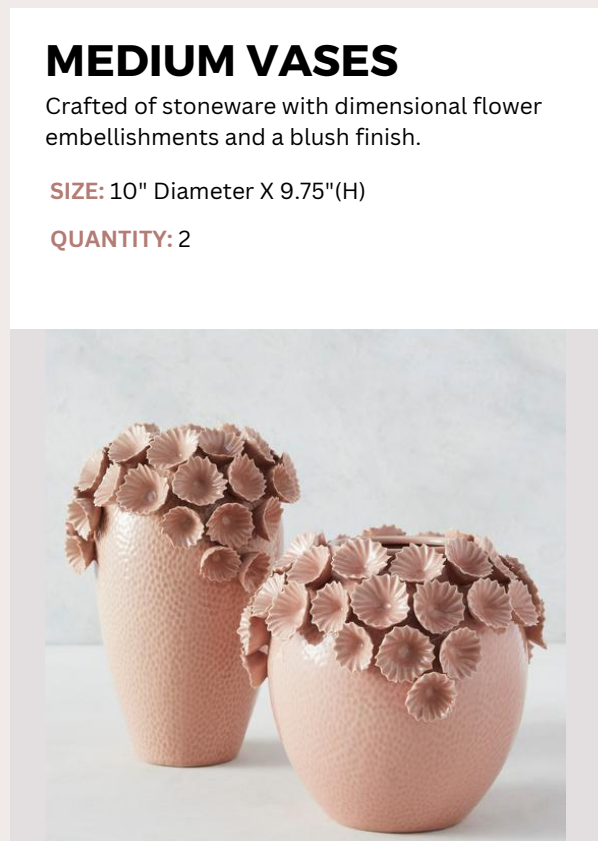

SIZE: 18" (W) X 20" (D) X 44" (H)

QUANTITY: 1

LARGE VASES

Crafted of stoneware with dimensional flower embellishments and a blush finish.

SIZE: 9.5" Diameter X 12.5" (H)

QUANTITY: 2

MEDIUM VASES

Crafted of stoneware with dimensional flower embellishments and a blush finish.

SIZE: 10" Diameter X 9.75" (H)

QUANTITY: 2

ACCENT COLLECTION 3: MOODY X ELEGANCE

Romance meets its edgy counterpart, and the results are wow-worthy. Jewel tones and color-blocked florals create a sophisticated decor moment.