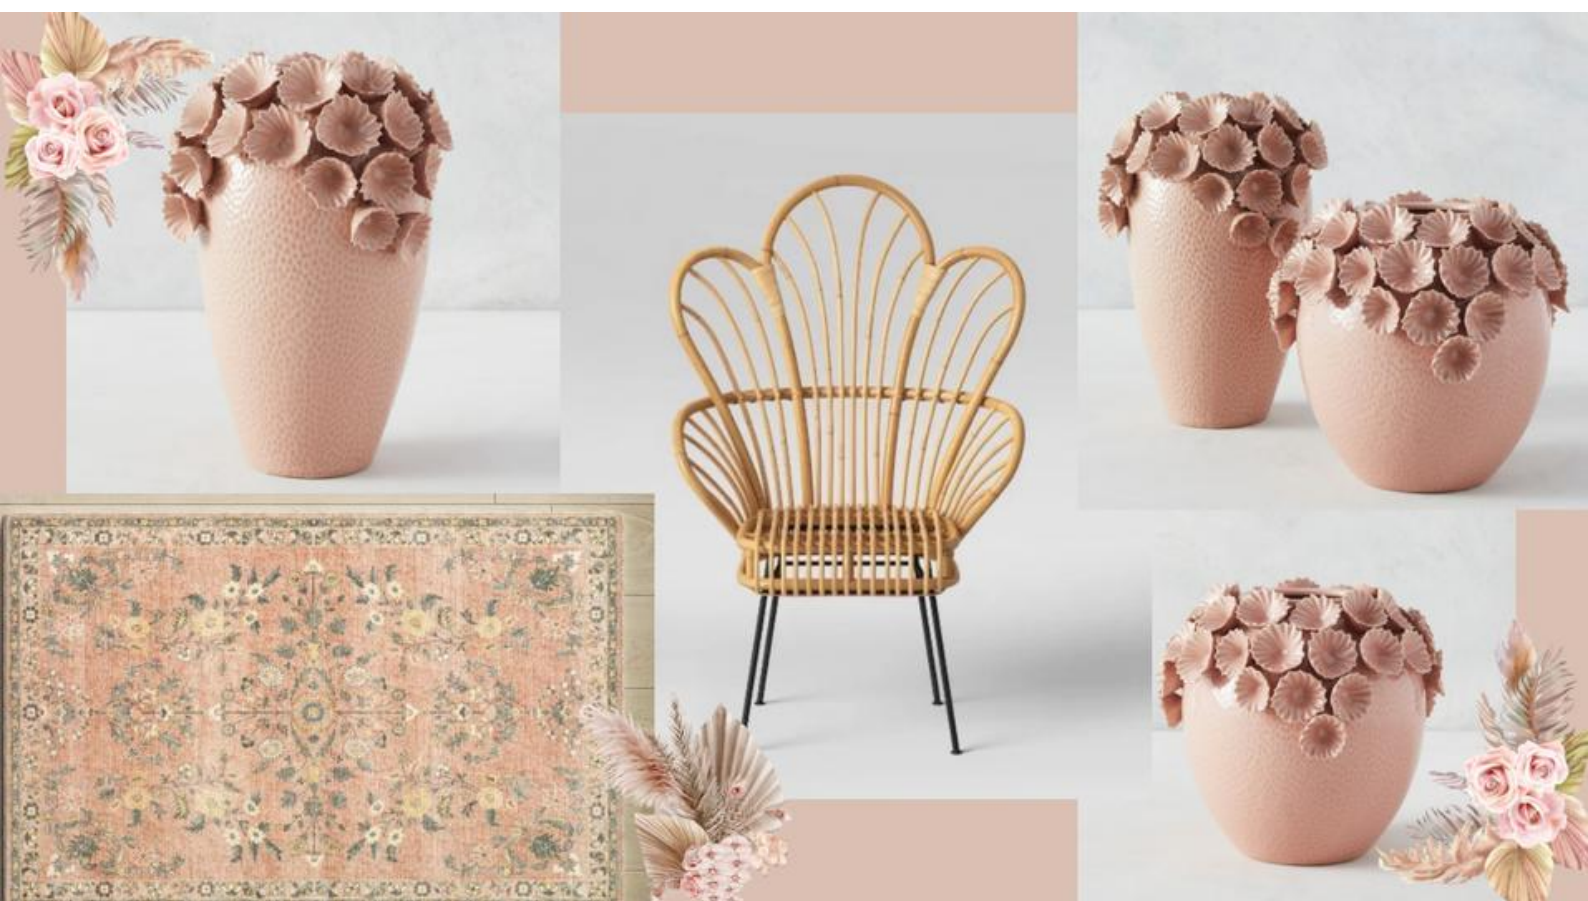

ACCENT COLLECTION 2: LUXE X BOHO

A bit of boho and a touch of glam meet in the middle for elevated, carefree moments of unexpected delight.