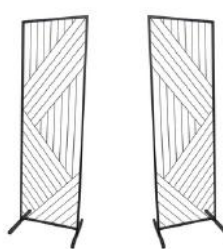

I'M REVERSIBLE! WHITE
OR BLACK TRIM

1.

MIXED MEDIA BACKDROP/ARBOR

A transitional design with wood and metal elements can be used as a backdrop or arbor.

SIZE: 2' (W) X 7' (H)

QUANTITY: 3 PIECES

2.

BLACK BACKDROP

ACRYLIC PILLAR 30"

Acrylic display box with open bottom. Give height and additional dimension to decor.

SIZE: 30" (H) x 12" (W)

QUANTITY: 1

ACRYLIC PILLAR 19"

Acrylic display box with open bottom. Give height and additional dimension to decor.