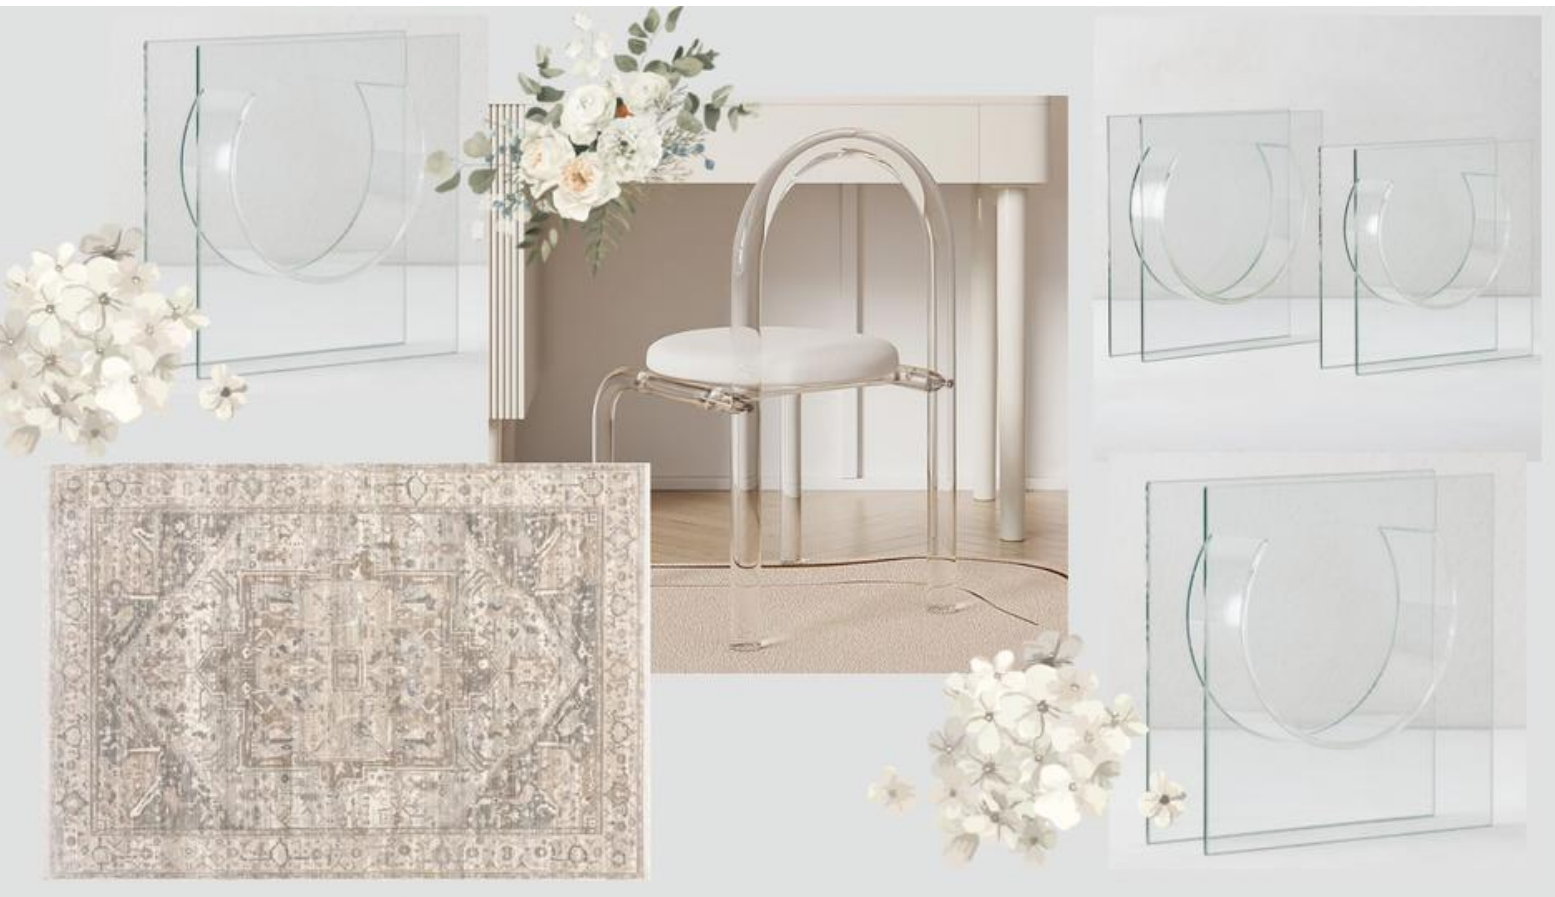

ACCENT COLLECTION 1: MODERN X CLASSIC

A classic color palette with clean lines gets a contemporary upgrade with modern materials and curves to create a super chic affair.