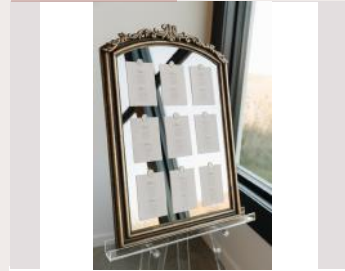

SIZE: 24" (W) X 28" (H)

QUANTITY: 1

2.

MIRROR - GOLD

Perfect to use as a welcome sign or seating chart!

SIZE: 20" (W) X 30" (H)

QUANTITY: 1

3.

MIRROR - CHAMPAGNE

Perfect to use as a welcome sign or seating chart!

SIZE: 20" (W) X 30" (H)

QUANTITY: 1

ADD ON

DESIGN & EXECUTION

Leave your seating chart or welcome message to us!

COST: