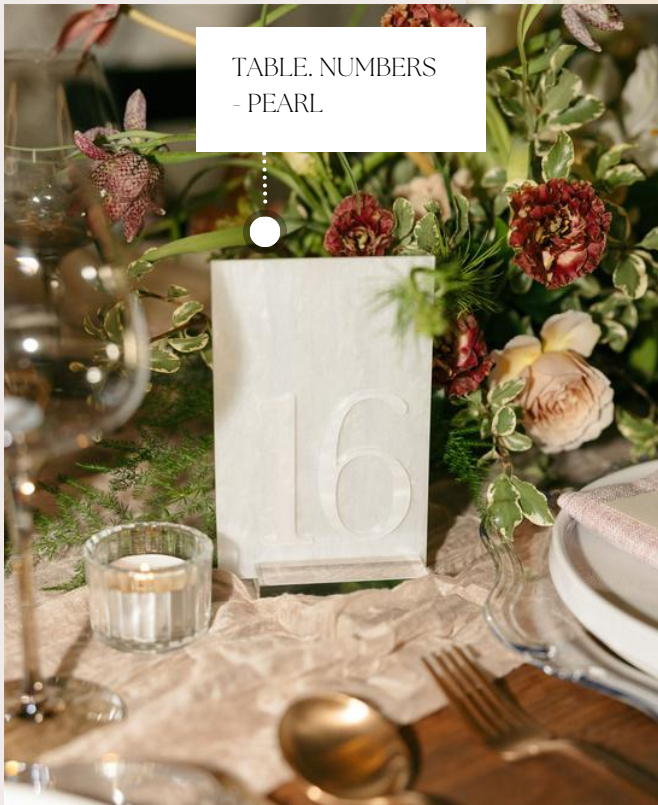

3.

TABLE NUMBERS - PEARL

Mother of pearl acrylic table numbers. Clear acrylic base for stability.

SIZE: APPROX. 6" (H) X 4" (W)

QUANTITY: 1-20

TABLE NUMBERS
- PEARL

TABLE NUMBERS
- CHAMPAGNE

TABLE NUMBERS
- WHITE