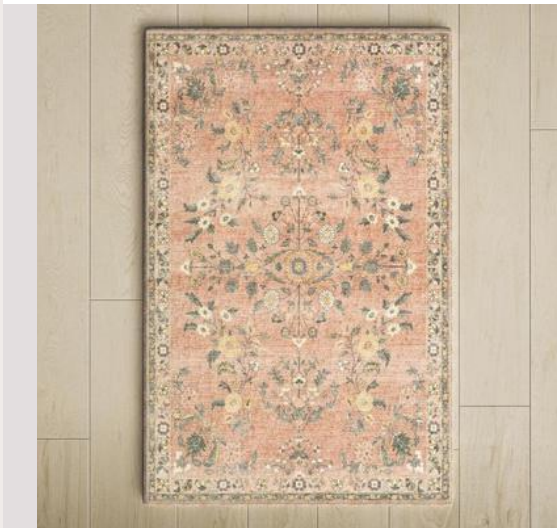

INVENTORY

Accent Collection 2: Luxe x Boho

RUG

This soft rug offers an exquisite printed texture of floral medallions and exotic leaves.

SIZE: 5' X 7' 6"

QUANTITY: 1

CHAIR

An eye-catching rattan shape is perfect for memorable photo ops. Faux fur throw included.

SIZE: 18" (W) X 20" (D) X 44" (H)

QUANTITY: 1