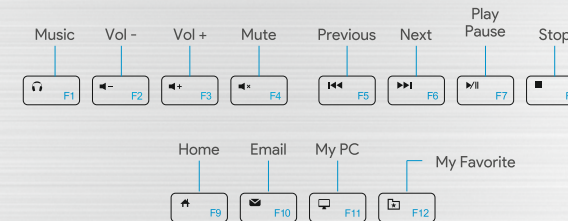

POWER SAVING MODE

To extend the standby time and reduce battery consumption, the combo will enter into sleep mode after 2 minutes of inactivity. Click on mouse button to exit from sleep mode.

KEYBOARD WITH SCISSOR KEYS

The Amkette Wi-Key Mini is the perfect addition to any workspace. What sets the Amkette Wi-Key Mini apart from other keyboards is its scissor keys making it thinner and lighter, more portable and easy to carry around. These keys are designed to provide a smooth and comfortable typing experience, with minimal noise and maximum accuracy.

Front

Back