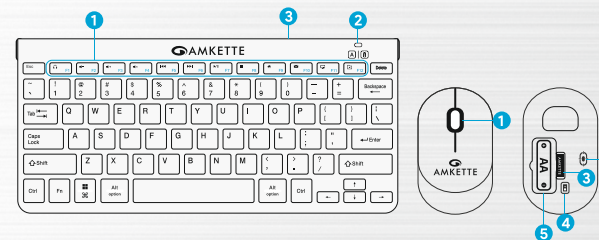

## PLUG-AND-PLAY INSTALLATION

Take out the Nano USB Receiver located inside the Mouse battery compartment.

Insert the batteries into the Keyboard and Mouse.

Plug the USB receiver in to a USB port on your PC or Laptop.

### Mouse

- 1 Scrolling Wheel
- 2 Optical LED Sensor
- 3 Nano USB Receiver  
Inside the battery compartment.
- 4 ON/OFF Switch
- 5 Battery Compartment