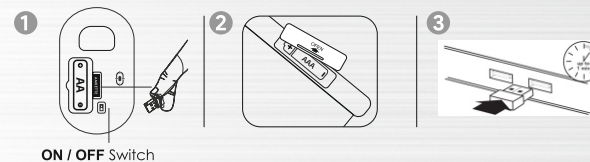

## PLUG-AND-PLAY INSTALLATION

Take out the Nano USB Receiver located inside the Mouse battery compartment.

Insert the batteries into the Keyboard and Mouse.

Plug the USB receiver in to a USB port on your PC or Laptop.