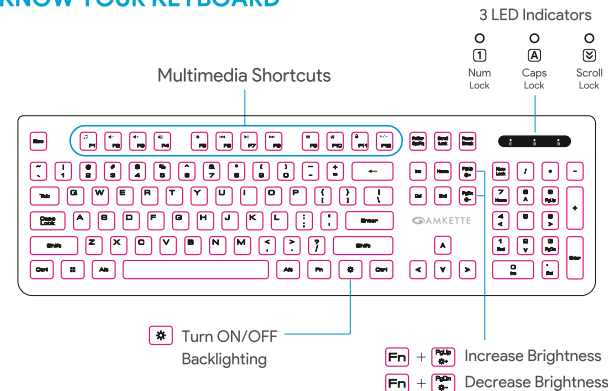

KNOW YOUR KEYBOARD

PLUG-AND-PLAY INSTALLATION

No Setup / Software required.

BACKLIGHTING CONTROL

Backlighting Toggle	Single Press
Increase Brightness	+
Decrease Brightness	+

12 MULTIMEDIA SHORTCUTS

This Wi-Key Backlit Multimedia Wired USB Keyboard is designed for Instant media access. Single press the multimedia keys along with Fn Key for instant access to various media functions.

	Fn+F1	Music
	Fn+F2	Vol Dn
	Fn+F3	Vol Up
	Fn+F4	Mute
	Fn+F5	Stop
	Fn+F6	Previous
	Fn+F7	Play/Pause
	Fn+F8	Next
	Fn+F9	Email
	Fn+F10	Home
	Fn+F11	Win Lock
	Fn+F12	Calculator

SYSTEM REQUIREMENTS

Windows or Linux or Mac OS and a USB Port.

Back