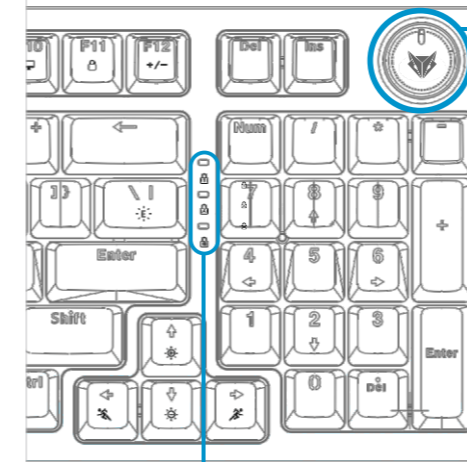

MULTIFUNCTION VOLUME CONTROLLER

FOR VOLUME CONTROLS: Default Mode

Clockwise	Increase Volume
Anti-Clockwise	Decrease Volume
Single Press	Mute

FOR BRIGHTNESS LEVEL CONTROLS: Long Press to Activate

Clockwise	Increase Brightness
Anti-Clockwise	Decrease Brightness
Single Press	Change Modes

KEYBOARD LED INDICATION

- NUM LOCK - NUM Key
- CAPS LOCK - Caps Lock Key
- WINDOWS LOCK - Fn+WIN Key

-4-

-5-

SPECIAL FEATURES

- Compact yet Full Size Design
- Long Lasting Outemu Blue Switches
- Easy Access Dedicated Volume Controller
- Rainbow Lighting with 13 Effects
- Non Erasable Double Injection Key Caps
- 25 Anti Ghosting Keys
- 1.5M Braided Cable
- 12 Multimedia Keys
- Gaming Mode Window Key Lock

SYSTEM REQUIREMENTS

Keyboard - Windows, MAC, Linux etc

PLAY WITH POWER