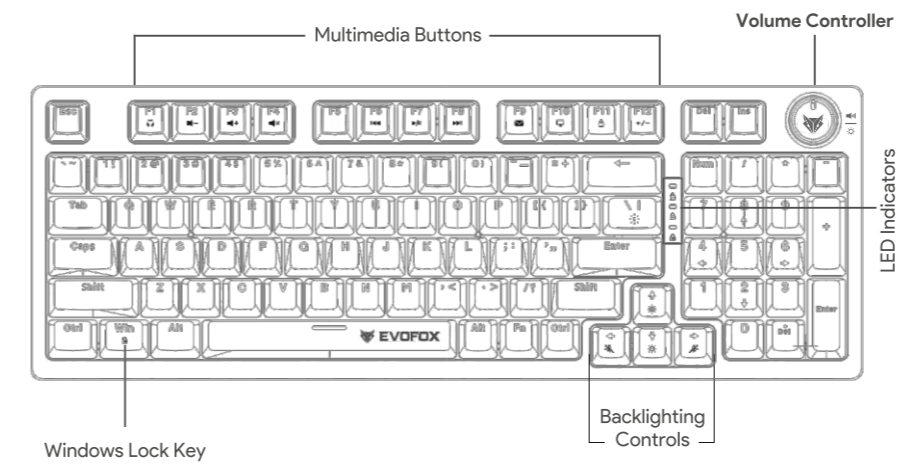

KNOW YOUR KEYBOARD

WHAT'S IN THE BOX

Katana X Gaming Keyboard, Key Puller, Quick Start Guide

-2-

-7-

SPECIFICATIONS

LONG LASTING OUTEMU BLUE SWITCHES

Key Life	50 Million
Actuation Distance	1.80 mm
Actuation Force	60 ± 15gf
Total Travel Distance	4.0mm

Keyboard Type	Mechanical Keyboard (USB)	Volume Controller	For Adjusting Volume Levels
Switch Type	Outemu Blue Switch	Windows Lock	YES
No. of Keys	96 Keys	Cable Length	1.5m Braided Cable with EMI Ring
Backlighting	Rainbow	Keyboard Dimension	385 x 136 x 35.5 mm
Anti-Ghosting	25 Keys Anti-Ghosting	Weight	700g

-6-

BACKLIGHTING CONTROLS

LED Effects FN + [Effect Icon]	To Reset Backlighting Controls FN + Esc
Increase LED Brightness FN + [Up Arrow]	Decrease LED Brightness FN + [Down Arrow]
Increase LED Effect Speed FN + [Right Arrow]	Decrease LED Effect Speed FN + [Left Arrow]