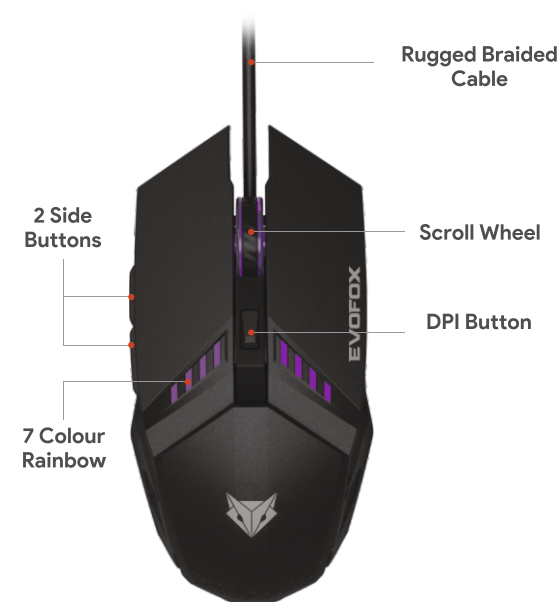

Know Your Mouse

What's in the Box

Shadow Gaming Mouse, Quick Start Guide

Main Features

HIGH PERFORMANCE 3600 DPI Gaming Sensor	7 COLOUR RAINBOW Lighting Effects
TESTED FOR 7 MILLION Keystrokes	RUGGED BRAIDED CABLE Built to Last
ERGONOMIC DESIGN For Long Gaming Hrs	6 BUTTONS DESIGN For Easy Accessibility

DPI and LED Backlighting

1200 DPI

Red Light blinks one time.

1800 DPI

Red Light blinks two times.

2400 DPI

Red Light blinks three times.

3600 DPI

Red Light blinks four time.

Turn OFF LED Backlighting

Long press the DPI Button to Turn OFF the Backlighting.