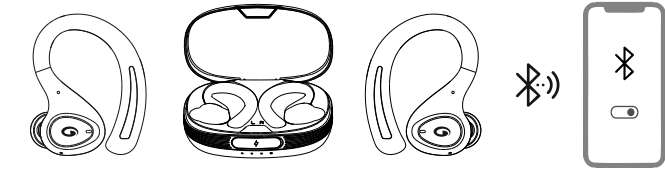

CHARGING

CHARGE THE CASE: Plug the Type C cable into the charging port.

LED STATUS—Case	
While Charging:	Flashes White
Full Charged:	Solid White
Battery Low:	Solid Red

Now plug the other end into a USB wall charger or PC that is powered ON.

CHARGE THE AIR BUDZ:

Insert the Air Budz X50 into the charging case.

LED STATUS—Air Budz	
While Charging:	Solid White
Full Charged:	LED OFF

POWER ON

POWER ON: Take out both Air Budz X50, from charging case and they will auto power ON
LED White blinks.

-3-

BLUETOOTH PAIRING

- Turn ON Bluetooth of your Smartphone.
- Take out both Air Budz X50. They will auto power ON and pair with each other.
- Now search "Amkette Air Budz X50" on your Smartphone and connect.
- Start Listening!

-4-

SMART TOUCH CONTROLS

LEFT	RIGHT
Volume Down	Volume Up
Call Answer / End Play / Pause	Call Answer / End Play / Pause
Song Previous	Song Next
Voice Assistant	Voice Assistant

Things to try with your Voice Assistant!