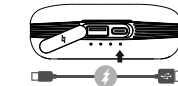

QUICK START GUIDE

AIR BUDZ X50
TRUE WIRELESS SPORTS EARBUDS

KNOW YOUR AIR BUDZ X50

WHATS IN THE BOX

Air Budz X50, Charging Cable, Quick Start Guide, S/M/L Earbuds

-2-

FIRST TIME

Take out both Air Budz X50 from the case.
Please remove the Protective Stickers from the charging points, if any.
Re-insert them into the Case to activate.
Note: If the Air Budz X50 fail to charge, please charge the Case, using the provided Charging Cable.

CHARGING

CHARGE THE CASE: Plug the Type C cable into the charging port.

LED STATUS—Case	
While Charging:	Flashes White
Full Charged:	Solid White
Battery Low:	Solid Red

Now plug the other end into a USB wall charger or PC that is powered ON.