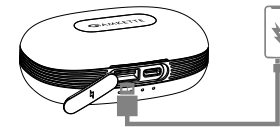

-3-

BLUETOOTH PAIRING

- Turn ON Bluetooth of your Smartphone.
- Take out both Air Budz X50. They will auto power ON and pair with each other.
- Now search "Amkette Air Budz X50" on your Smartphone and connect.
- Start Listening!

-4-

SMART TOUCH CONTROLS

LEFT	RIGHT
Volume Down	Volume Up
Call Answer / End Play / Pause	Call Answer / End Play / Pause
Song Previous	Song Next
Voice Assistant	Voice Assistant

Things to try with your Voice Assistant!

What's the weather? What's trending? Set a timer for 5 minutes Call Sneha

-5-

USING CASE AS A POWERBANK

The Air Budz X50 case can also be used as a portable power bank.

Simply plug in the charging cable as per the illustration.