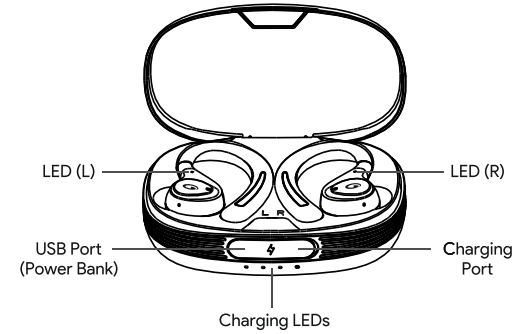

QUICK START GUIDE

AIR BUDZ X50
TRUE WIRELESS SPORTS EARBUDS

KNOW YOUR AIR BUDZ X50

WHATS IN THE BOX

Air Budz X50, Charging Cable, Quick Start Guide, S/M/L Earbuds

-2-

FIRST TIME

Take out both Air Budz X50 from the case.
Please remove the Protective Stickers from the charging points, if any.
Re-insert them into the Case to activate.
Note: If the Air Budz X50 fail to charge, please charge the Case, using the provided Charging Cable.

CHARGING

CHARGE THE CASE: Plug the Type C cable into the charging port.

LED STATUS—Case	
While Charging:	Flashes White
Full Charged:	Solid White
Battery Low:	Solid Red

Now plug the other end into a USB wall charger or PC that is powered ON.