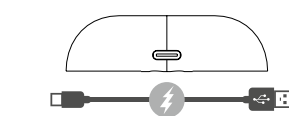

KNOW YOUR AIR BUDZ X30

WHATS IN THE BOX

Air Budz X30, Charging Cable, Quick Start Guide, S/M/L Earbuds

FIRST TIME PAIRING

Take out both Air Budz X30, then re-insert them into the case to activate.

If Air Budz X30 fail to be charged, please charge the case using provided charging cable.

POWER ON

POWER ON: Take out both Air Budz X30, from charging case and they will auto power ON (LED White blinks).

CHARGING

Charge the Case: Plug the Type C cable into the charging port. Now plug the other end into a USB wall charger or PC that is powered ON.

LED STATUS-Case	
While Charging:	Flashes White
Full Charged:	Solid White
Battery Low:	Solid Red

Charge the Air Budz: Insert the Air Budz X30 into the charging case.

LED STATUS-Air Budz	
While Charging:	Solid Red
Full Charged:	Solid White for 1 minute than turned OFF