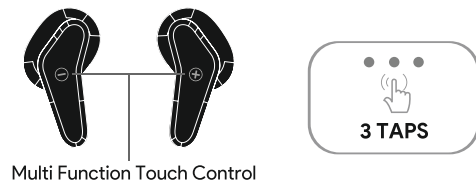

VOICE ASSISTANT

On either Air Budz X30, **3 TAPS** to Activate Google / Siri Voice Assistant.