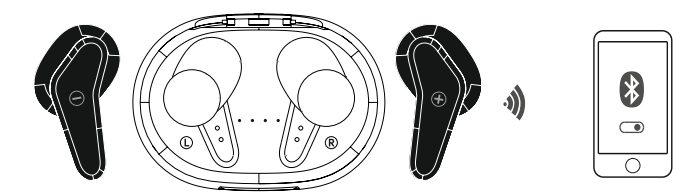

BLUETOOTH PAIRING

- **Turn ON Bluetooth** of your smartphone.
- Take out both Air Budz X30, will auto power ON and pair with each other.
- LED ON of Air Budz X30, now search **"Amkette Air Budz X30"** on your smartphone and connect.
- **Start Listening.** Place in ears and adjust until you hear the tone. Air Budz X30 are ready to play.