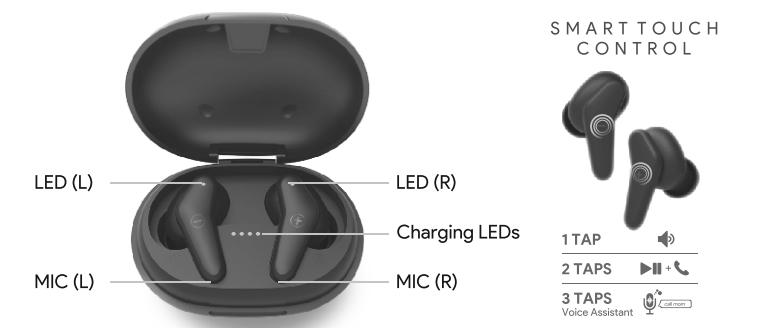

KNOW YOUR AIR BUDZ X30

WHATS IN THE BOX

Air Budz X30, Charging Cable, Quick Start Guide, S/M/L Earbuds

FIRST TIME PAIRING

Take out both Air Budz X30, then re-insert them into the case to activate.

If Air Budz X30 fail to be charged, please charge the case using provided charging cable.

POWER ON

POWER ON: Take out both Air Budz X30, from charging case and they will auto power ON (LED White blinks).

CHARGING

Charge the Case: Plug the Type C cable into the charging port. Now plug the other end into a USB wall charger or PC that is powered ON.

LED STATUS-Case	
While Charging:	Flashes White
Full Charged:	Solid White
Battery Low:	Solid Red

Charge the Air Budz: Insert the Air Budz X30 into the charging case.

LED STATUS-Air Budz	
While Charging:	Solid Red
Full Charged:	Solid White for 1 minute than turned OFF