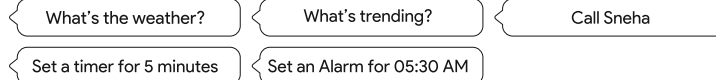

Things to try!

-7-

SPECIFICATIONS

Bluetooth	: v5.0
Battery Capacity - Air Budz	: 40mAh Lithium Polymer Battery
Battery Capacity- Charging Case	: 300mAh Lithium Polymer Battery
Charging Voltage of Air Budz	: DC 5V
Playback Time - Music/Calls	: ≤ 4 Hours
Charging Time	: ≤1.5 hours (Air Budz), ≤1.5 hours (Charging Case)
Charge Cycle for Air Budz	: 3 Times
Frequency Response	: 20Hz – 20kHz
Microphone	: YES
Voice Assistant	: YES
Charging Case Size	: 61 x 44 x 31mm (L x W x H)
Weight	: 40g

-8-

GENERAL TIPS

- Before using the Air Budz X30, please read the User Guide and keep it for future reference.
- If the Air Budz X30 is left unused for over two weeks, please recharge it periodically.
- Please use the chargers make by qualified manufacturer.
- Please arrange using time properly as your hearing may be damaged by using the device for the long time.

SAFETY TIPS

- Never disassemble or modify your Air Budz X30 for any reasons to avoid damages and danger.
- Do not store the Air Budz X30 in extreme temperatures (under 0-45°)
- Do not use harsh chemicals to clean the Air Budz X30
- Keep the Air Budz X30 dry.

-9-

WARRANTY STATEMENT

Amkette Air Budz X30 True Wireless Earbuds is backed by a 1 year performance warranty against any manufacturing defects in material or workmanship from the date of original purchase. This warranty entitles the purchaser to get the product repair or replaced under the following conditions:

- The warranty applies to the original purchaser. Proof of original purchase is required.
- The warranty does not cover the damage caused by misuse, abuse or improper storage.
- In no event shall Amkette be responsible for any direct, incidental, consequential or other damages of any kind.

Please contact our Technical Support Line and/or send the defective product, postage pre-paid, together with the proof of purchase to our Customer Care Service Center to avail warranty service. Return postage will be paid by us.

Customer Care Service Center

Amkette House, C-64/4, Okhla, Phase-II, New Delhi-110020

For Hassle Free Service Register Your Product
www.amkette.com/register