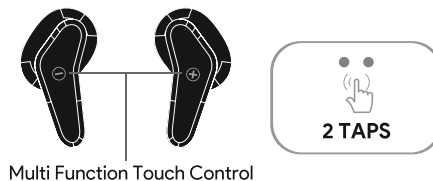

POWER ON

POWER ON: Take out both Air Budz X30, from charging case and they will auto power ON (LED White blinks).

CHARGING

Charge the Case: Plug the Type C cable into the charging port. Now plug the other end into a USB wall charger or PC that is powered ON.

LED STATUS-Case	
While Charging:	Flashes White
Full Charged:	Solid White
Battery Low:	Solid Red

Charge the Air Budz: Insert the Air Budz X30 into the charging case.

LED STATUS-Air Budz	
While Charging:	Solid Red
Full Charged:	Solid White for 1 minute than turned OFF

BLUETOOTH PAIRING

- **Turn ON Bluetooth** of your smartphone.
- Take out both Air Budz X30, will auto power ON and pair with each other.
- LED ON of Air Budz X30, now search **"Amkette Air Budz X30"** on your smartphone and connect.
- **Start Listening.** Place in ears and adjust until you hear the tone. Air Budz X30 are ready to play.

MUSIC PLAYBACK

While music playback use Multi Function Touch Control to control music player.

- On either Air Budz X30, **2 TAPS** for Play / Pause.
- Go to Next / Last Track, **Tap and Hold for 2s**, Right for next / Left for last track.
- Volume Up / Volume Down, **1 TAP**, Right for Vol. Up / Left for Vol. Down.