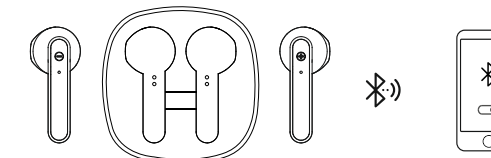

BLUETOOTH PAIRING

- **Turn ON Bluetooth** of your Smartphone.
- Take out both Air Budz X20. They will auto power ON and pair with each other.
- Now search "**Amkette Air Budz X20**" on your Smartphone and connect.
- **Start Listening!**

-4-