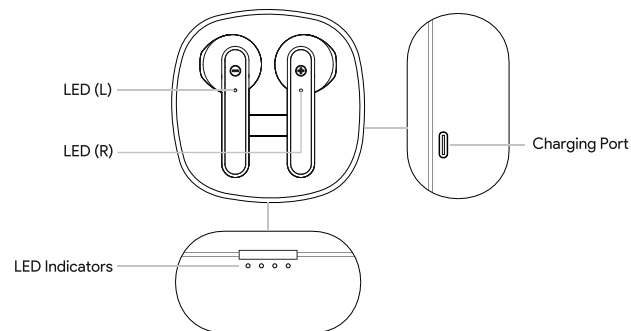

QUICK START GUIDE

AIR BUDZ X20
TRUE WIRELESS EARBUDS

KNOW YOUR AIR BUDZ X20

WHATS IN THE BOX

Air Budz X20, Charging Cable, Quick Start Guide

-2-

FIRST TIME

Take out both Air Budz X20 from the case.

Please remove the Protective Stickers from the charging points, if any.

Re-insert them into the Case to activate.

Note: If the Air Budz X20 fail to charge, please charge the Case, using the provided Charging Cable.

CHARGING

CHARGE THE CASE: Plug the Type C cable into the charging port.

LED STATUS-Case	
While Charging:	Flashes Blue
Full Charged:	Solid Blue
Battery Low:	Solid Red

Now plug the other end into a USB wall charger or PC that is powered ON.

CHARGE THE AIR BUDZ:

Insert the Air Budz X20 into the Charging Case.

LED STATUS-Air Budz	
While Charging:	Solid Red
Full Charged:	LED OFF

POWER ON

POWER ON: Take out both Air Budz X20, from Charging Case and they will auto power ON
LED Flashes Red and Blue.

-3-

BLUETOOTH PAIRING

- **Turn ON Bluetooth** of your Smartphone.
- Take out both Air Budz X20. They will auto power ON and pair with each other.
- Now search "**Amkette Air Budz X20**" on your Smartphone and connect.
- **Start Listening!**

-4-

SMART TOUCH CONTROLS

LEFT RIGHT

Volume Down	•	1 TAP	•	Volume Up
Call Answer / End Play / Pause	•	2 TAPS	•	Call Answer / End Play / Pause
Song Previous	•	LONG PRESS	•	Song Next
Voice Assistant	•	3 TAPS	•	Voice Assistant

Things to try with your Voice Assistant!

What's the weather? What's trending? Set a timer for 5 minutes Call Sneha

-5-

SPECIFICATIONS

Bluetooth	:	v5.0
Battery Capacity - Air Budz	:	30mAh Lithium Polymer Battery
Battery Capacity- Charging Case	:	300mAh Lithium Polymer Battery
Charging Voltage of Air Budz	:	DC 5V
Playback Time - Music/Calls	:	≤ 2.5 Hours
Charging Time	:	≤ 1 hours (Air Budz), ≤ 1.5 hours (Charging Case)
Frequency Response	:	20Hz - 20kHz
Microphone	:	YES
Voice Assistant	:	YES
Weight	:	40g

-6-

GENERAL TIPS

- Before using the Air Budz X20, please read the Quick Start Guide and keep it for future reference.
- If the Air Budz X20 is left unused for over two weeks, please recharge it periodically.
- Please use the Chargers made by qualified manufacturers.
- Continuous use of earphones particularly at loud volume may harm your ears use these devices prudently.

SAFETY TIPS

- Do not disassemble or modify your Air Budz X20 to avoid damage to the product.
- Do not store the Air Budz X20 in extreme temperatures (above >45°)
- Do not use harsh chemicals to clean the Air Budz X20

-7-

WARRANTY STATEMENT

Amkette Air Budz X20 True Wireless Earbuds is backed by a 1 year performance warranty against any manufacturing defects in material or workmanship from the date of original purchase. This warranty entitles the purchaser to get the product repaired or replaced under the following conditions:

- The Warranty applies to the original Purchaser. Proof of original purchase is required.
- The Warranty does not cover the damages caused by misuse, abuse or improper storage.
- In no event shall Amkette be responsible for any direct, incidental, consequential or other damages of any kind.