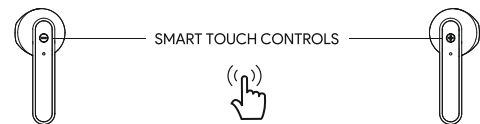

SMART TOUCH CONTROLS

LEFT RIGHT

Volume Down	•	1 TAP	•	Volume Up
Call Answer / End Play / Pause	•	2 TAPS	•	Call Answer / End Play / Pause
Song Previous	•	LONG PRESS	•	Song Next
Voice Assistant	•	3 TAPS	•	Voice Assistant

Things to try with your Voice Assistant!

What's the weather? What's trending? Set a timer for 5 minutes Call Sneha

-5-

SPECIFICATIONS

Bluetooth	:	v5.0
Battery Capacity - Air Budz	:	30mAh Lithium Polymer Battery
Battery Capacity- Charging Case	:	300mAh Lithium Polymer Battery
Charging Voltage of Air Budz	:	DC 5V
Playback Time - Music/Calls	:	≤ 2.5 Hours
Charging Time	:	≤ 1 hours (Air Budz), ≤ 1.5 hours (Charging Case)
Frequency Response	:	20Hz - 20kHz
Microphone	:	YES
Voice Assistant	:	YES
Weight	:	40g

-6-

GENERAL TIPS

- Before using the Air Budz X20, please read the Quick Start Guide and keep it for future reference.
- If the Air Budz X20 is left unused for over two weeks, please recharge it periodically.
- Please use the Chargers made by qualified manufacturers.
- Continuous use of earphones particularly at loud volume may harm your ears use these devices prudently.

SAFETY TIPS

- Do not disassemble or modify your Air Budz X20 to avoid damage to the product.
- Do not store the Air Budz X20 in extreme temperatures (above >45°)
- Do not use harsh chemicals to clean the Air Budz X20

-7-

WARRANTY STATEMENT

Amkette Air Budz X20 True Wireless Earbuds is backed by a 1 year performance warranty against any manufacturing defects in material or workmanship from the date of original purchase. This warranty entitles the purchaser to get the product repaired or replaced under the following conditions:

- The Warranty applies to the original Purchaser. Proof of original purchase is required.
- The Warranty does not cover the damages caused by misuse, abuse or improper storage.
- In no event shall Amkette be responsible for any direct, incidental, consequential or other damages of any kind.

Please contact our Technical Support Line and/or send the defective product, postage pre-paid, together with the proof of purchase to our Customer Care Center to avail warranty service. Return postage will be paid by us.

Customer Care Center

Amkette House, C-64/4, Okhla, Phase-II, New Delhi-110020

For Hassle Free Service Register Your Product
www.amkette.com/register