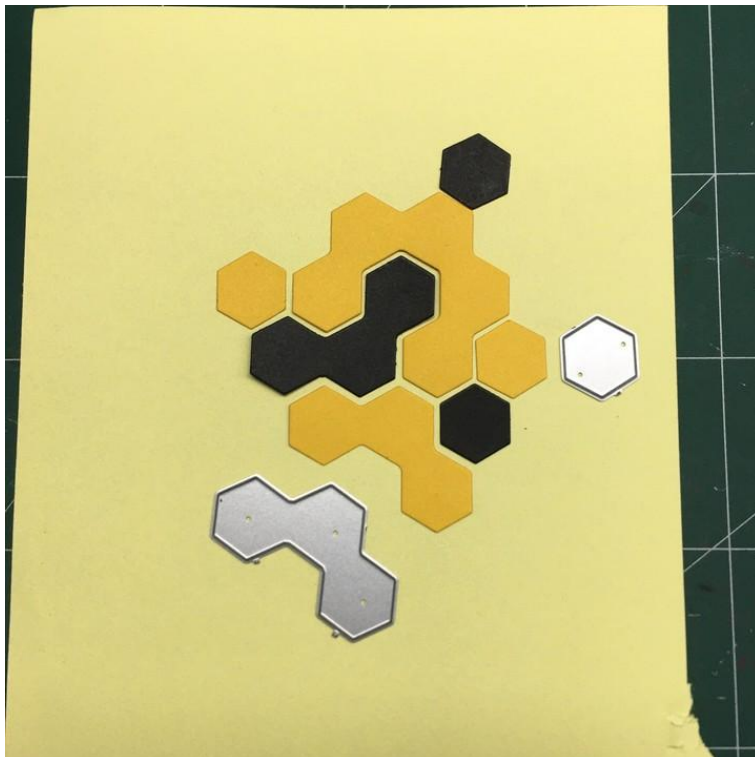

Let's start!

Take out your prepared Hexagonal Puzzle Cutting Die

Step 1:

Cutting out the shapes of Hexagonal Puzzle in different colors with a cutting machine

Step 2:

Arrange the cut out Hexagonal Puzzle to your liking

Step 3:

Paste some small flowers and tags of the right size on the card