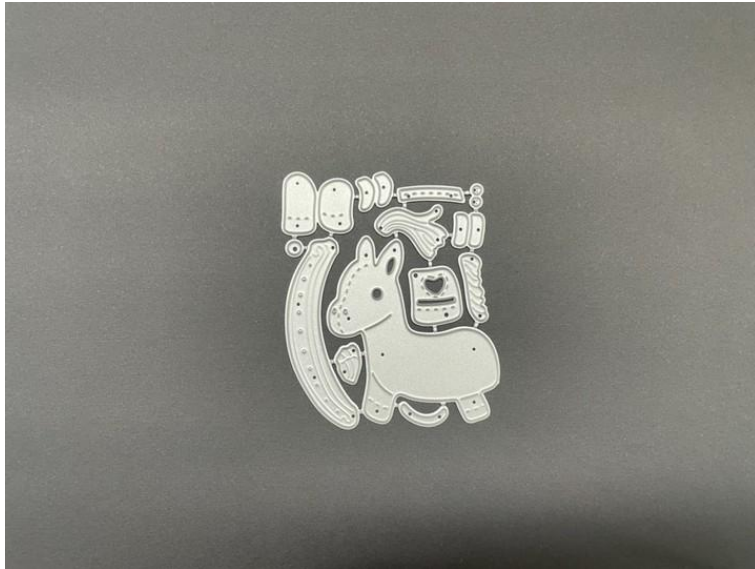

Let's start!

Take out your prepared Cartoon Rocking Horse Cutting Die

Step 1:

Cutting out the shapes of Cartoon Rocking Horse with a cutting machine

Step 2:

Color the Cartoon Rocking Horse with markers

Step3:
Adhere the Place small raindrop decorations on the card on the cardstock.

Place tags on the card.