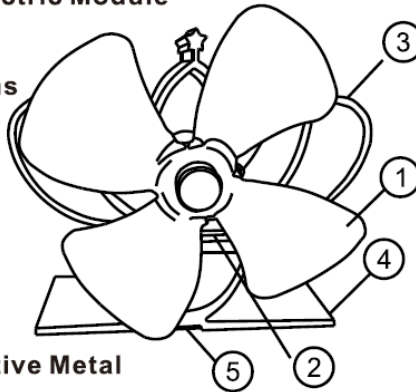

A safety device to protect the motor from overheating when the surface temp exceeds 250°C(482°F)

(Please see next page for 'Mini Stove Fan' diagram)

Mini 4 Blade Stove Fan

➊ Hold Here

Ensure handle is upright before placing on stove.

➋ Thermoelectric Module

➌ Cooling fans

➍ Base

DANGER: when in use the base is hot
DO NOT TOUCH!!!

➎ Heat Sensitive Metal

A safety device to protect the motor from overheating when the surface temp exceeds 250°C(482°F)