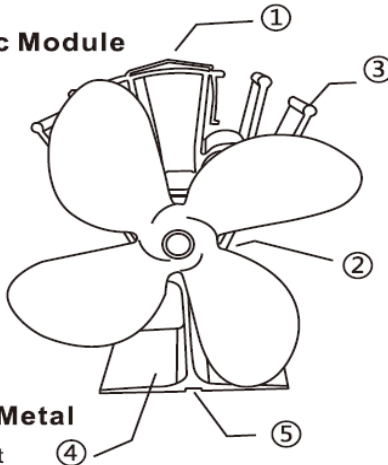

4 Blade Stove Fan

1 Hold Here

Ensure handle is upright before placing on stove.

2 Thermoelectric Module

3 Cooling fans

4 Base

DANGER: when in use the base is hot
DO NOT TOUCH!!!

5 Heat Sensitive Metal

A safety device to protect the motor from overheating when the surface temp exceeds 250°C(482°F)

(Please see next page for 'Mini Stove Fan' diagram)

Mini 4 Blade Stove Fan

➊ Hold Here

Ensure handle is upright before placing on stove.