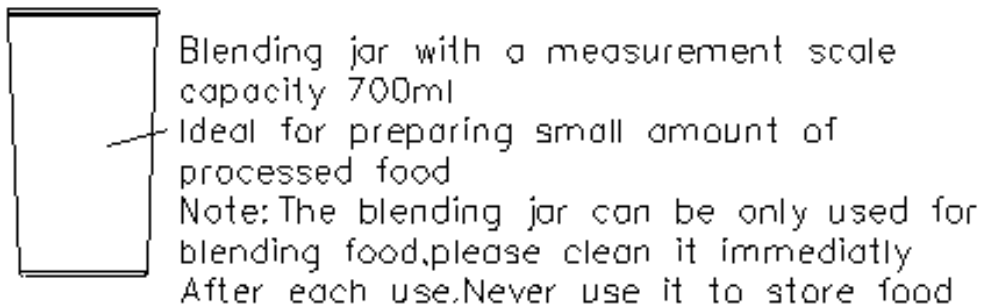

Diagram of the Product

For use with fruit and vegetables: