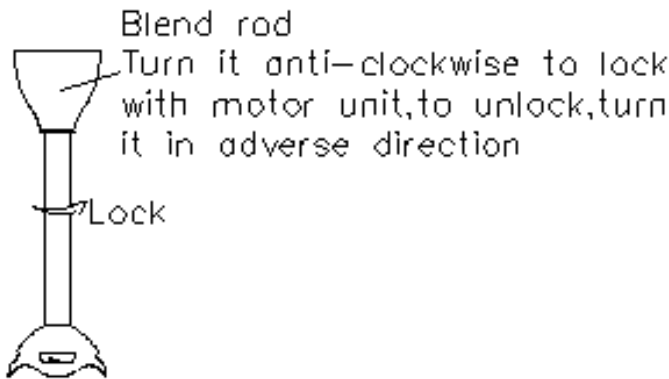

Diagram of the Product

For use with fruit and vegetables: