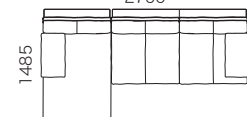

PM1024 ML / MR E-SOFA one arm sofa 200 W2000 D985 H830 SH390 AH460

PM1025 ML / MR E-SOFA couch sofa 100 W1000 D1485 H830 SH390 AH460

PM1024 ML+PM1025 MR 3000

A	B	C	D	E	F	L
962,500 (875,000)	1,001,000 (910,000)	1,039,500 (945,000)	1,078,000 (980,000)	1,155,000 (1,050,000)	1,232,000 (1,120,000)	1,859,000 (1,690,000)

※セットサイズ W3000 D1485 H830 SH390 AH460

※PM1024+PM1025 のセット価格です。

PM1026 ML / MR E-SOFA one arm sofa 180 W1800 D985 H830 SH390 AH460

PM1027 ML / MR E-SOFA couch sofa 90 W900 D1485 H830 SH390 AH460

PM1026 ML+PM1027 MR 2700