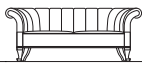

## PM005 CAPONE love sofa W1800 D800 H700 SH400

A	B	C	D	E	F	L
858,000 (780,000)	869,000 (790,000)	880,000 (800,000)	902,000 (820,000)	924,000 (840,000)	957,000 (870,000)	1,386,000 (1,260,000)