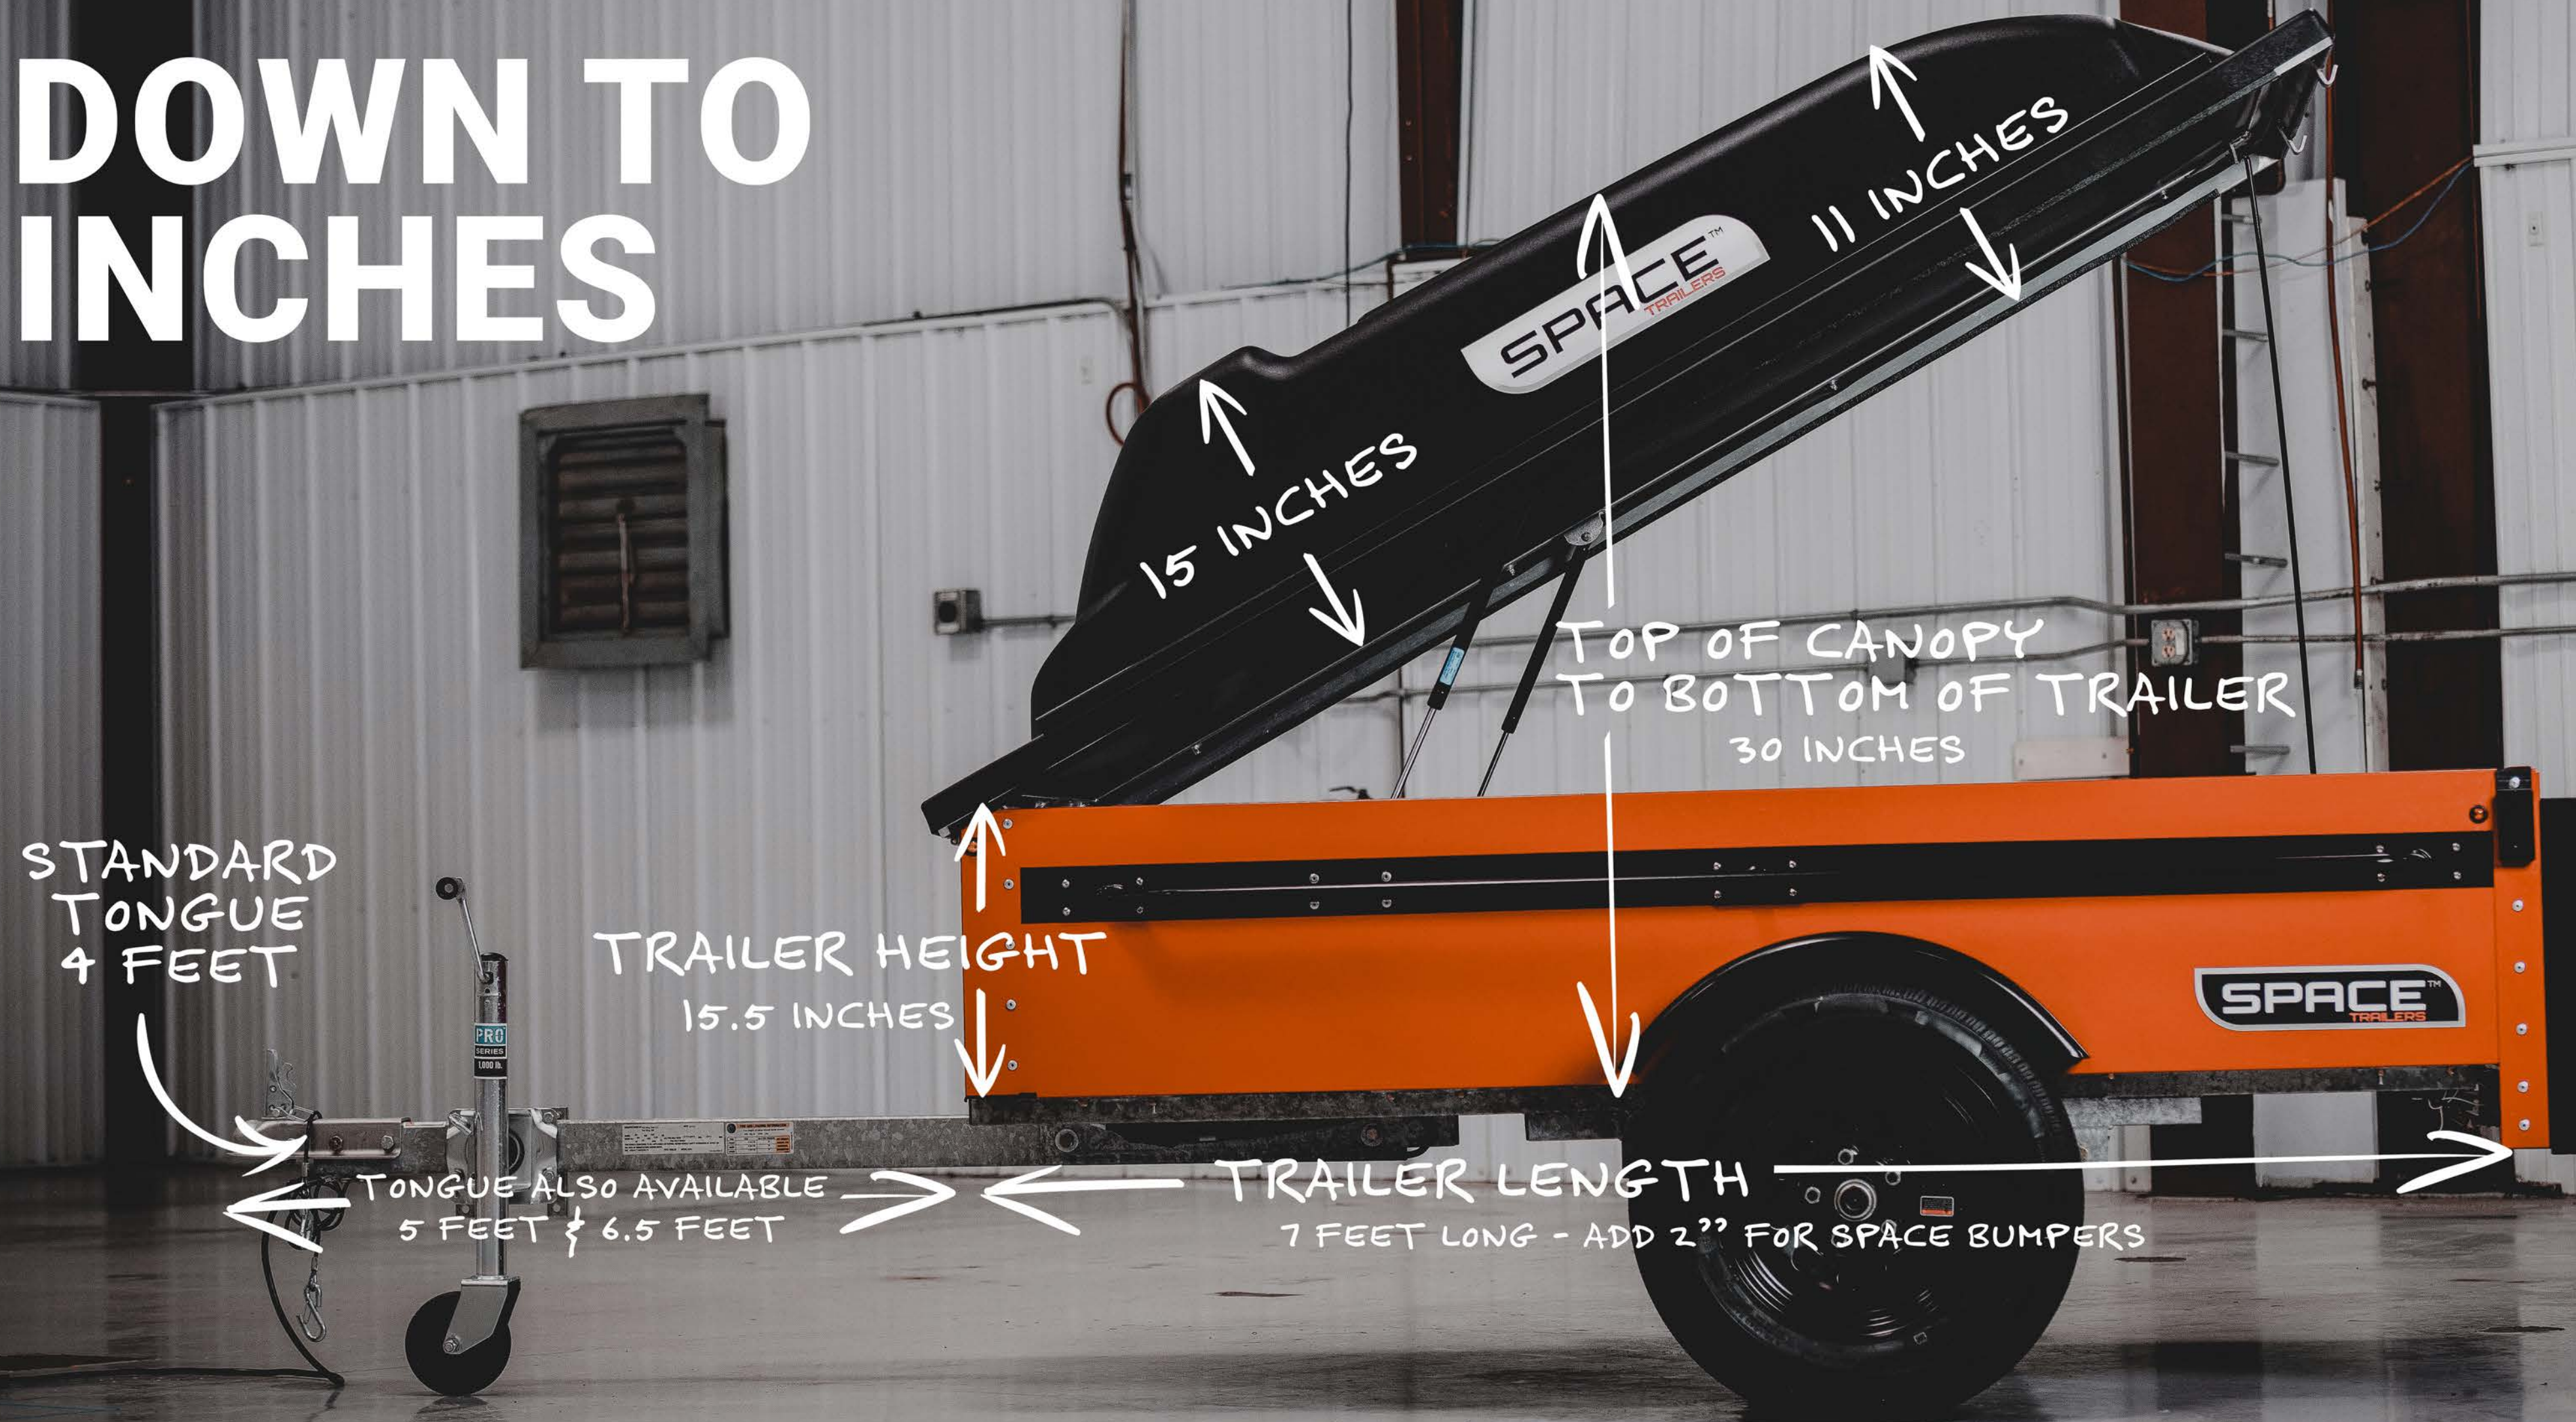

# SPACE™ TRAILERS

It's a luggage trailer. A bike hauler. A camper's dream trailer. The SPACE Trailer is the sport utility cargo trailer that does everything you do. Accessorize your SPACE Trailer and make it the supreme sport trailer for the road. Hauls kayaks, canoes, bikes, or rooftop tents.

AMERICAN MADE  
EASY CARGO ACCESS  
LIGHTWEIGHT  
COMPACT  
10+ COLOR OPTIONS  
HAULS 1,000 LBS.

ROOF-TOP  
TENT CAPABLE

3 TONGUE OPTIONS AVAILABLE

REMOVABLE  
CANOPY

WEATHERTIGHT  
& WATER RESISTENT

SPARE TIRE

4X7 BOX  
WITH TAILGATE

CAR FRIENDLY

STABILIZING JACKS  
AVAILABLE

WHEEL JACK

MULTIPLE  
TIRE SIZES

VERTICAL STORAGE  
BUMPER

ALUMINUM & STEEL  
WHEEL OPTIONS

# DOWN TO INCHES

15 INCHES

11 INCHES

TOP OF CANOPY  
TO BOTTOM OF TRAILER  
30 INCHES

STANDARD  
TONGUE  
4 FEET

TRAILER HEIGHT  
15.5 INCHES

TONGUE ALSO AVAILABLE  
5 FEET & 6.5 FEET

TRAILER LENGTH  
7 FEET LONG - ADD 2" FOR SPACE BUMPERS