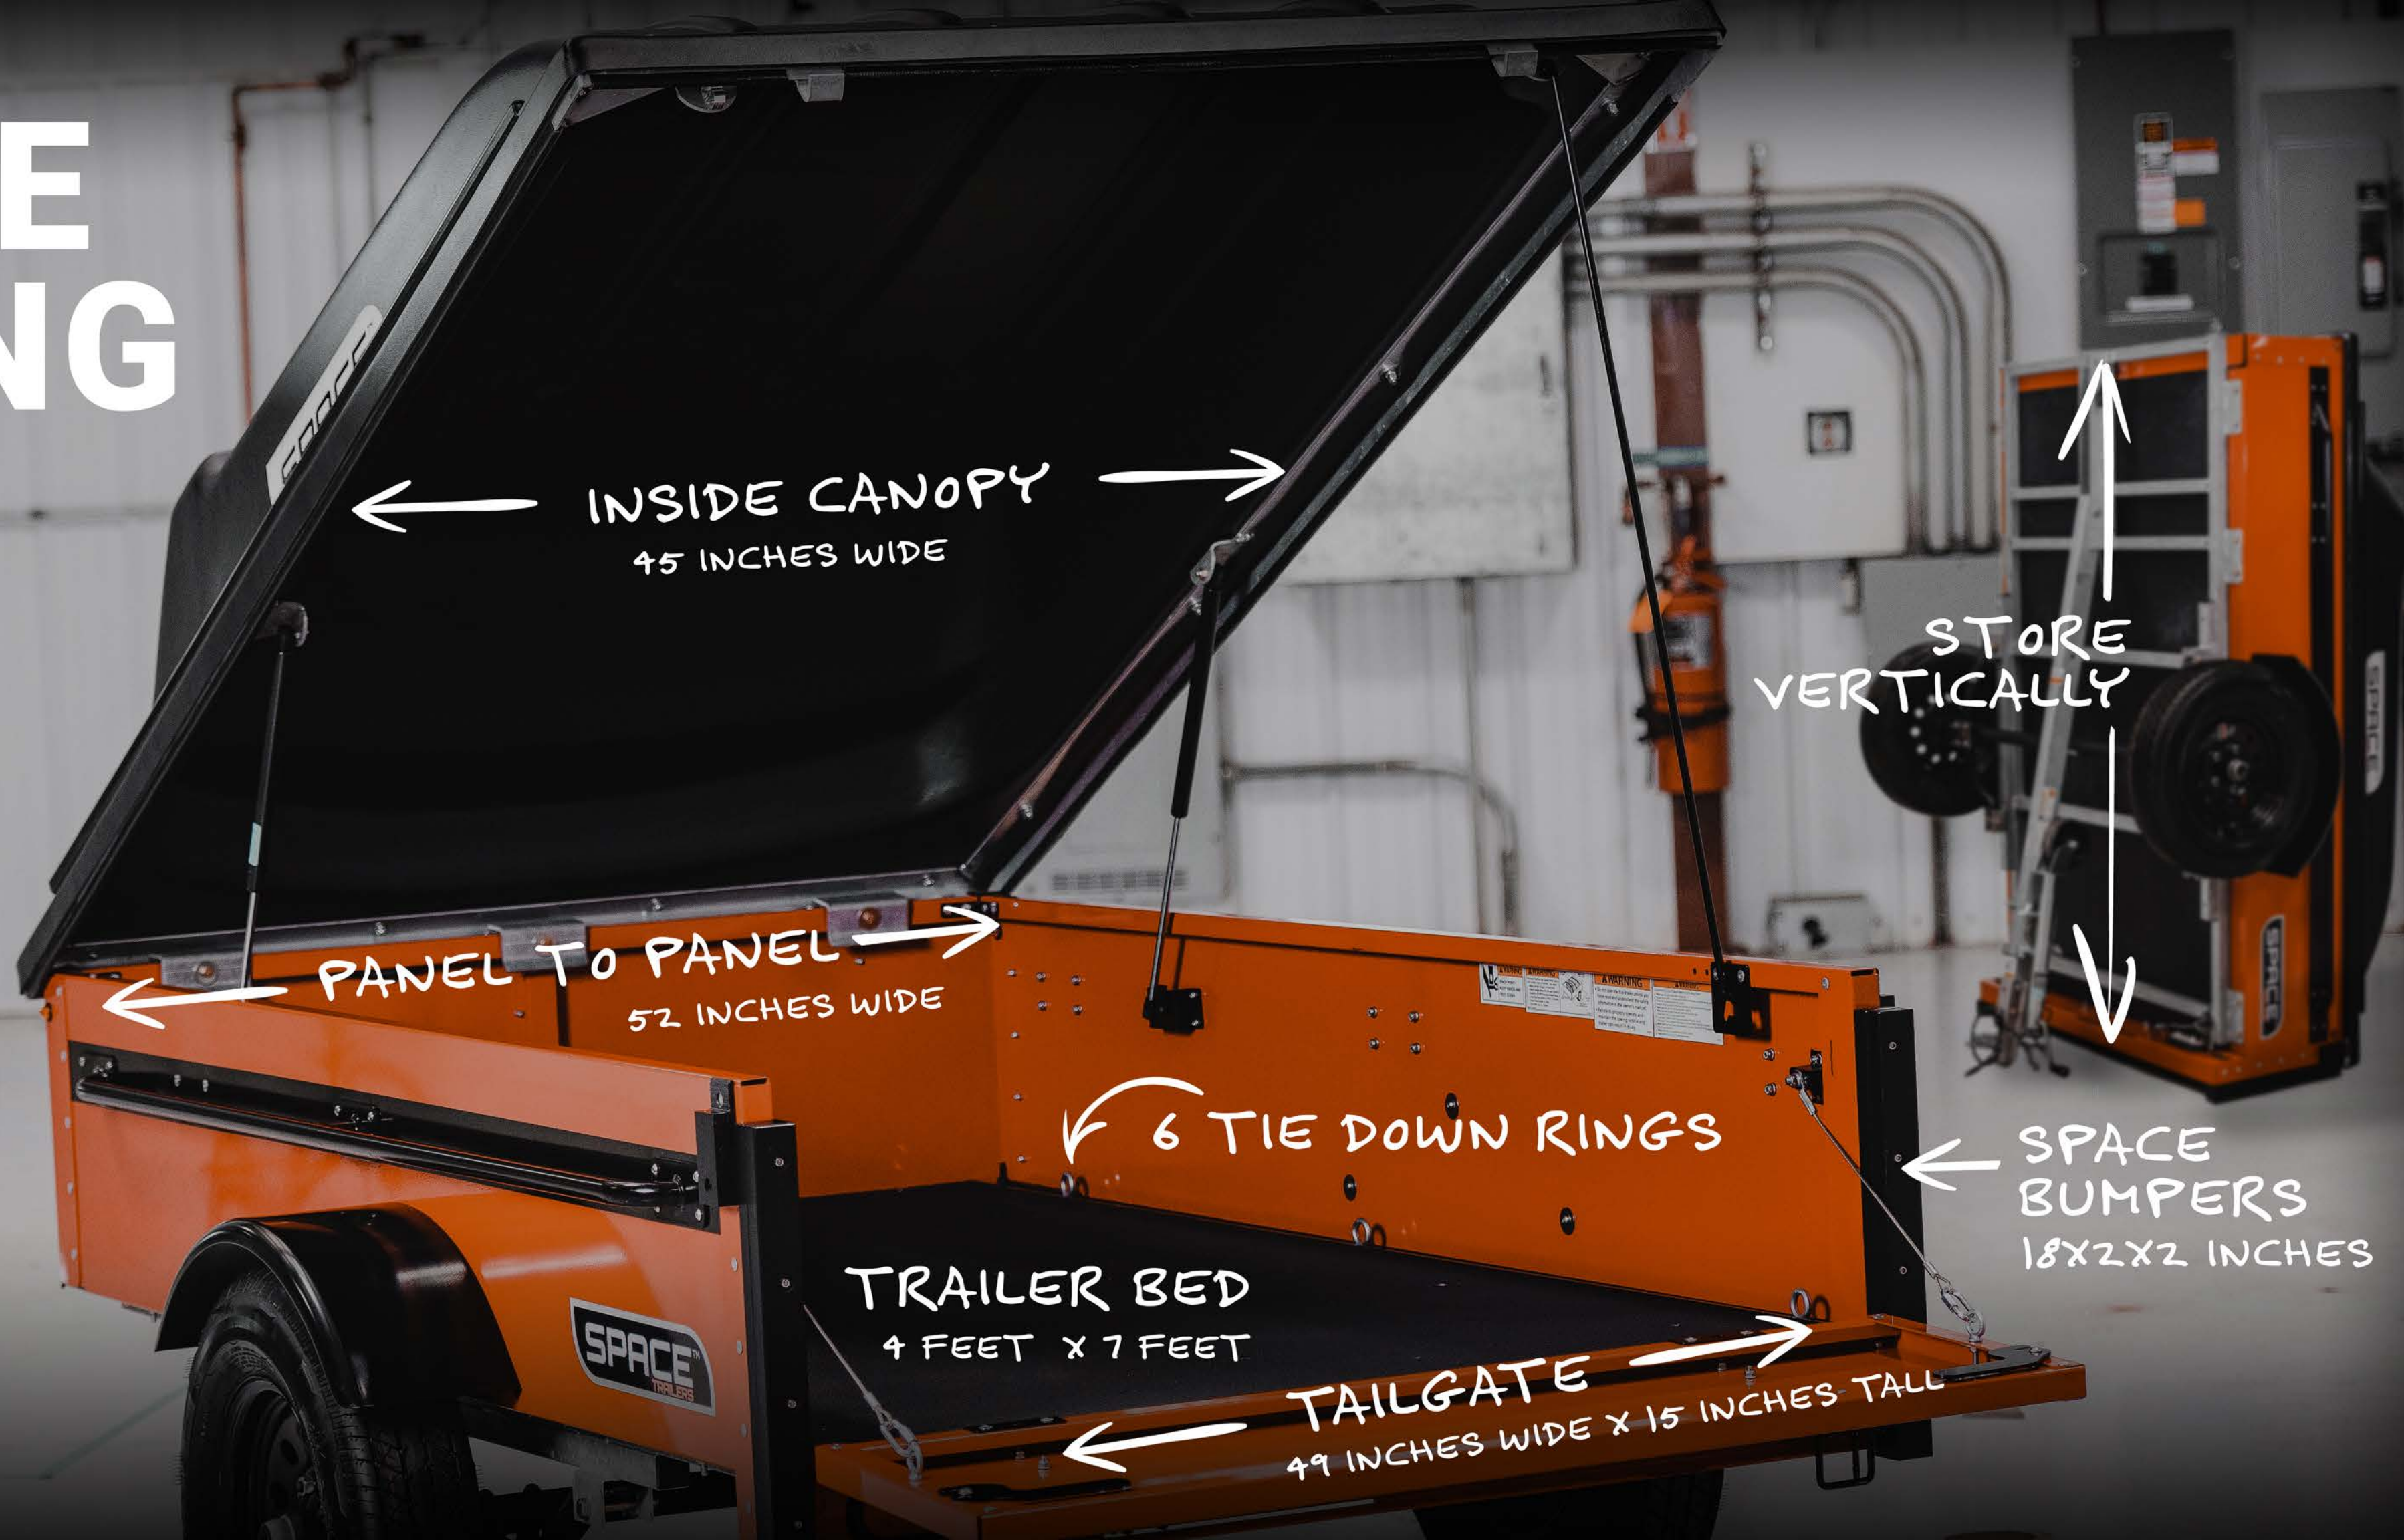

MORE SIZING

← INSIDE CANOPY
45 INCHES WIDE →

← PANEL TO PANEL
52 INCHES WIDE →

↪ 6 TIE DOWN RINGS

TRAILER BED
4 FEET X 7 FEET

← TAILGATE
49 INCHES WIDE X 15 INCHES TALL →

↑ STORE
VERTICALLY ↓

← SPACE
BUMBERS
18X2X2 INCHES