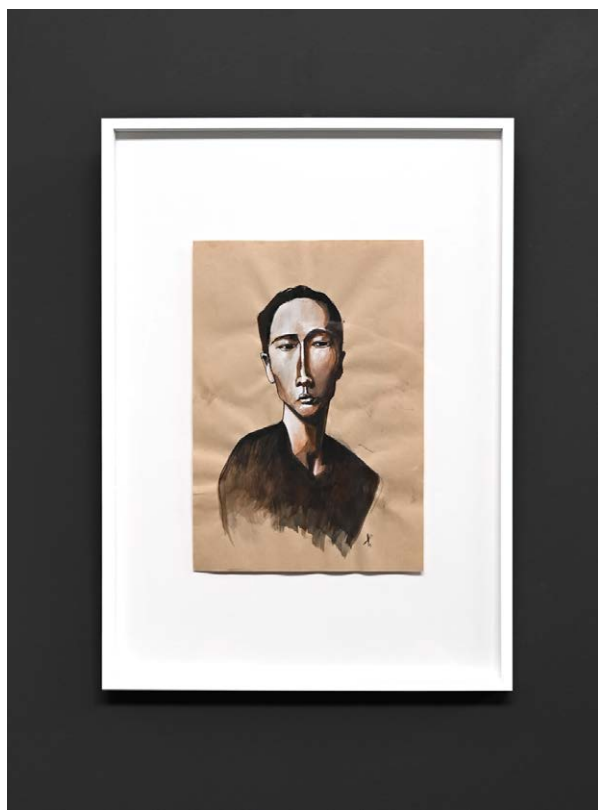

PRICE LIST/ I SEE YOU

ARTWORKS ARE CLICKABLE

©dominiquelobbestael_x

I SEE YOU

Watercolor and black marker technique

Artwork size : 300 x 420 mm

Framing size: 50 x 70 cm, included.

Plain glass

Pricing: 645 € (tax 6% included)

Want to know more about this artwork or hear all the details about the rental agreement? Or just visit my atelier and showroom?

dominiquelobbestael@telenet.be