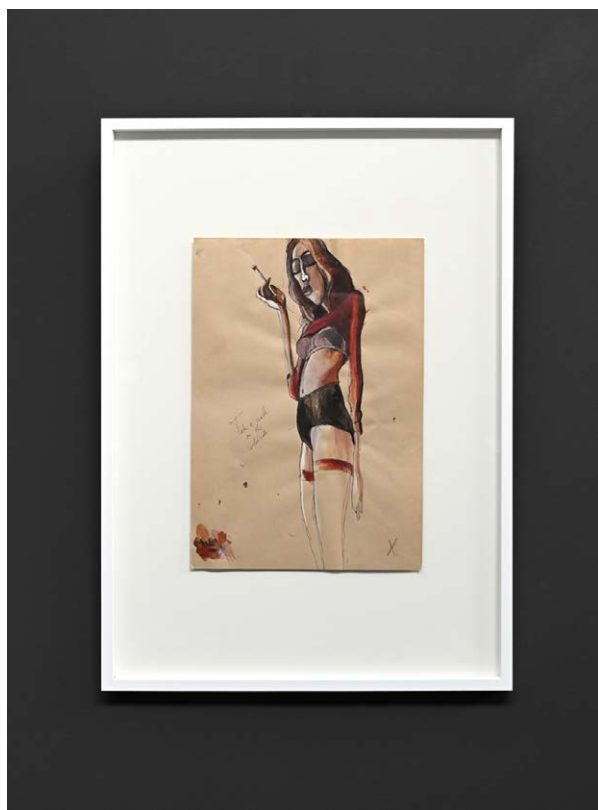

PRICE LIST/ TAKE A WALK ON THE WILD SIDE

ARTWORKS ARE CLICKABLE

©dominiquelobbestael_x

TAKE A WALK ON THE WILD SIDE

Original watercolor painting
1/1

Watercolor and black marker technique
Artwork size : 300 x 420 mm
Framing size: 50 x 70 cm, included.
Plain glass