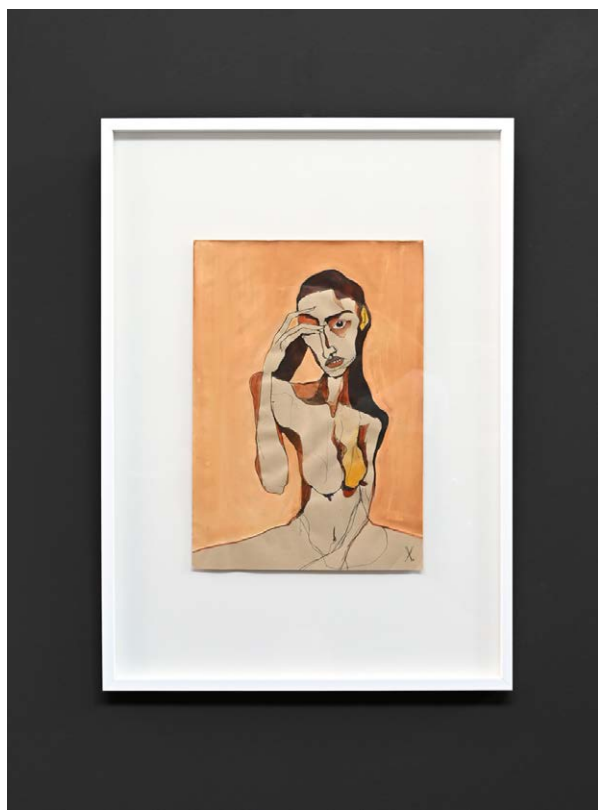

PRICE LIST/ TRANSITION

ARTWORKS ARE CLICKABLE

©dominiquelobbestael_x

TRANSITION

Original watercolor painting
1/1

Watercolor and black marker technique
Artwork size : 300 x 420 mm
Framing size: 50 x 70 cm, included.
Plain glass