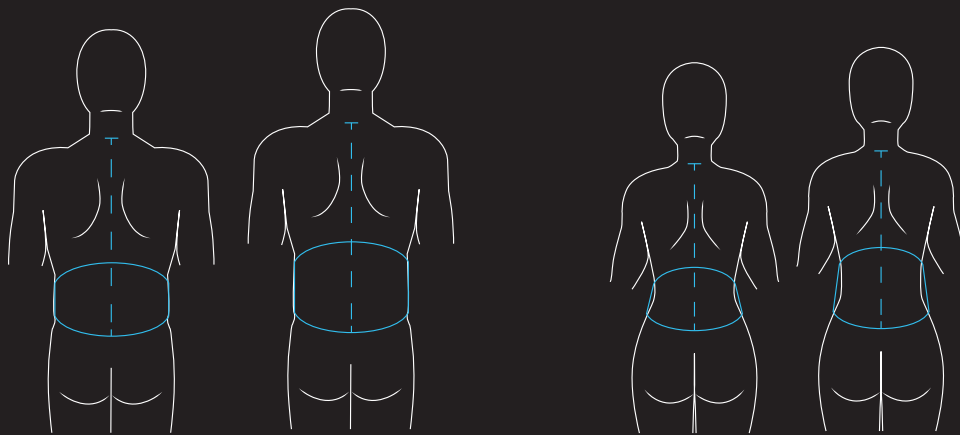

WING HARNESS

SIZE		WAIST	
USA	EURO	CM	IN"
S-M	48-50	70-90	27.5-35.5
L-XL	52-54	90-110	35.5-43

SIZE CHART
WATER

HARNESSES - 3D FIT TECHNOLOGY

MEN *

	SIZE		WAIST		BACK LENGTH	
	USA	EURO	CM	IN"	CM	IN"
	S	48	74-84	28-32	≤ 48	≤ 19
TALL	ST	94	74-84	28-32	> 48	> 19
	M	50	82-92	31-34	≤ 50	≤ 19,7
TALL	MT	98	82-92	31-34	> 50	> 19,7
	L	52	90-100	33-36	≤ 52	≤ 20,5
TALL	LT	102	90-100	33-36	> 52	> 20,5
	XL	54	98-108	35-39		

Find the perfect size by using the 3D Fit Technology Sizing Guide. Click to discover the Guide:
<https://experience.ion-products.com/lp/3DFitTechnology/#sizechart>

or scan this Code with your phone:

SIZE CHART
WATER

To determine your back length, use a measuring tape to measure yourself from the 7th cervical vertebra (it clearly protrudes) down to your pelvic bone. The sizes are advisory only. All harnesses should be tried on in person.

HARNESS

REGULAR

TALL

REGULAR

TALL