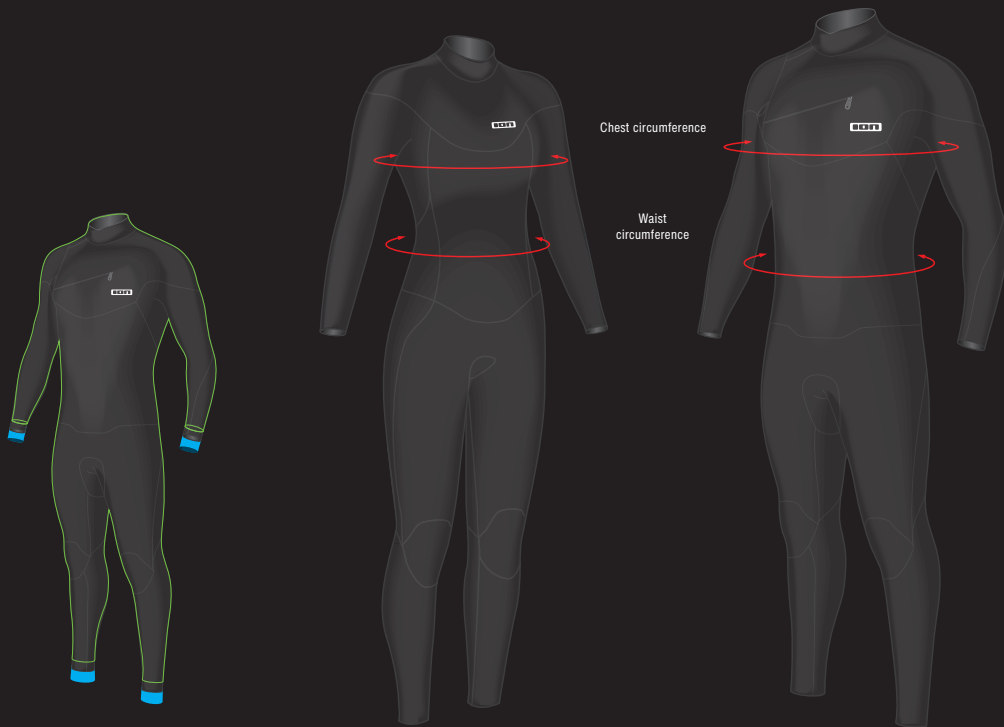

SIZE CHART
WATER

WETSUITS

MEN *

	SIZE		HEIGHT		WEIGHT		CHEST	
	USA	EURO	CM	FT' / IN"	KG	LBS	CM	IN"
	XS	46	169-175	5'7"-5'9"	54-62	119-137	88-93	35-37
	S	48	172-178	5'8"-5'10"	62-70	137-154	93-98	37-39
TALL	ST	94	179-184	5'10"-6'0"	65-74	143-163	92-98	36-39
SHORT	MS	25	167-174	5'6"-5'9"	66-75	146-165	98-104	39-41
	M	50	175-181	5'9"-5'11"	70-78	154-172	98-103	39-41
TALL	MT	98	182-189	5'11"-6'2"	73-82	161-181	97-103	38-41
SHORT	LS	26	170-177	5'7"-5'10"	74-83	163-183	103-109	41-43
	L	52	178-184	5'10"-6'0"	78-86	172-190	103-108	41-43
TALL	LT	102	185-192	6'1"-6'4"	81-90	179-198	102-108	40-43
SHORT	XLS	27	173-180	5'8"-5'11"	82-91	181-201	108-114	43-45
	XL	54	181-187	5'11"-6'2"	86-94	190-207	108-113	43-44
TALL	XLT	106	188-195	6'2"-6'5"	89-98	196-216	107-113	42-44
SHORT	XXLS	28	176-183	5'9"-6'0"	90-98	198-216	113-119	44-47
	XXL	56	184-190	6'0"-6'3"	94-102	207-225	113-118	44-46
	3XL	58	186-193	6'1"-6'4"	102-111	225-245	118-125	46-49
	4XL	60	187-196	6'2"-6'5"	111-120	245-265	125-134	49-53

SIZE CHART WATER

- Normal sizes: normal proportions of body height, weight and width
- Short size: shorter body, arms and legs than normal sizes.
- Tall size: longer body, arms and legs than normal sizes.

WING HARNESS

SIZE		WAIST	
USA	EURO	CM	IN"
S-M	48-50	70-90	27.5-35.5
L-XL	52-54	90-110	35.5-43

SIZE CHART
WATER

HARNESSES - 3D FIT TECHNOLOGY

MEN *

	SIZE		WAIST		BACK LENGTH	
	USA	EURO	CM	IN"	CM	IN"
	S	48	74-84	28-32	≤ 48	≤ 19
TALL	ST	94	74-84	28-32	> 48	> 19
	M	50	82-92	31-34	≤ 50	≤ 19,7
TALL	MT	98	82-92	31-34	> 50	> 19,7
	L	52	90-100	33-36	≤ 52	≤ 20,5
TALL	LT	102	90-100	33-36	> 52	> 20,5
	XL	54	98-108	35-39		

HARNESS

REGULAR

TALL

REGULAR

TALL