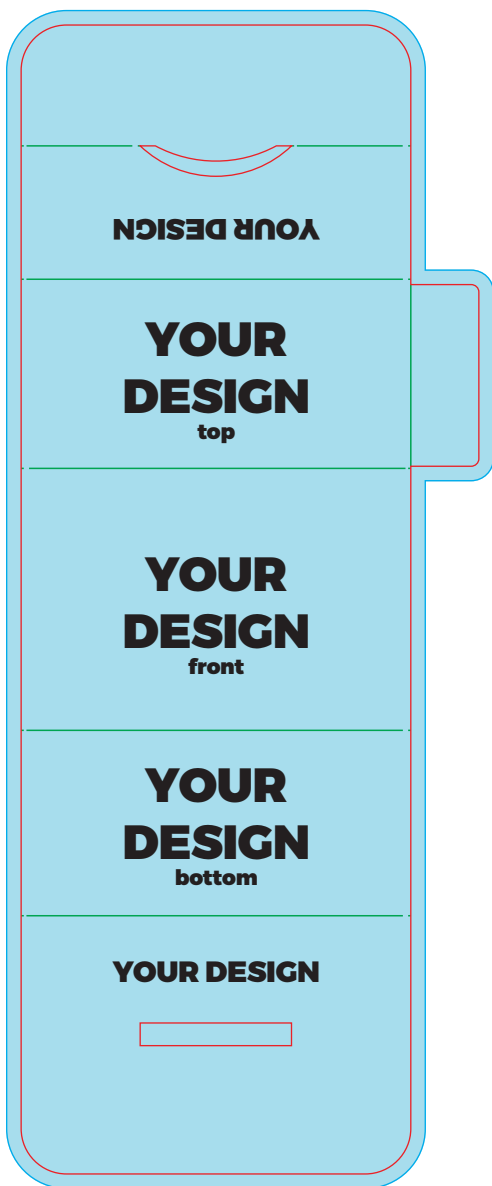

**M8767**

Template Booklet ROLLS SLIM 4-8 m +TIPS  
(add your design)

**OUTSIDE**

**M8767**

Template Booklet ROLLS SLIM 4-8 m +TIPS  
(add your design)

**INSIDE**