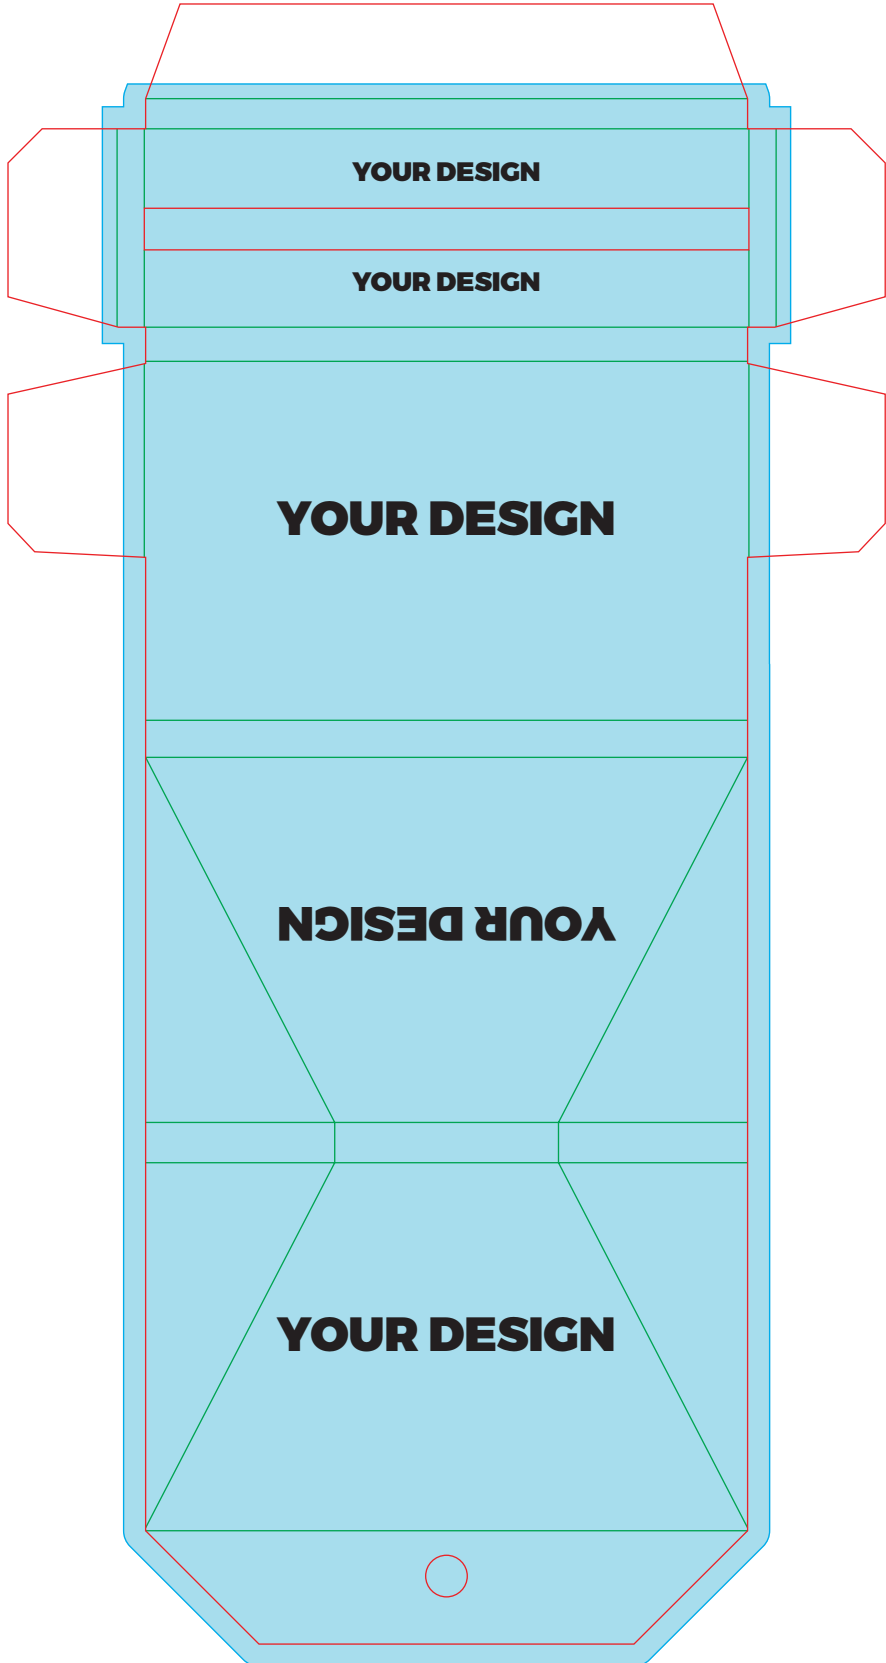

**MZ2056**

Template Booklet MAXI PACK 1 1/4+TIPS WITH A ROLLING TRAY (add your design)

**OUTSIDE**

**MZ2056**

Template Booklet MAXI PACK 1 1/4+TIPS WITH A ROLLING TRAY (add your design)

**INSIDE**