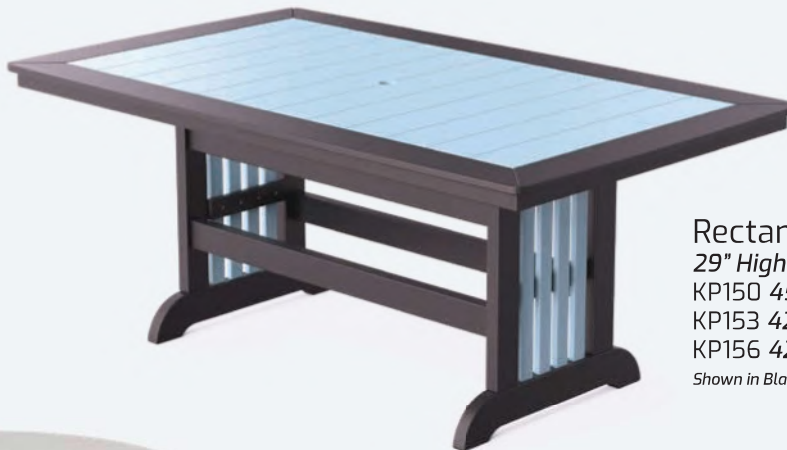

Mission

Rectangle Dining Tables
29" High
KP150 45"x60"
KP153 42"x70"
KP156 42"x95"
Shown in Black/Carolina Blue