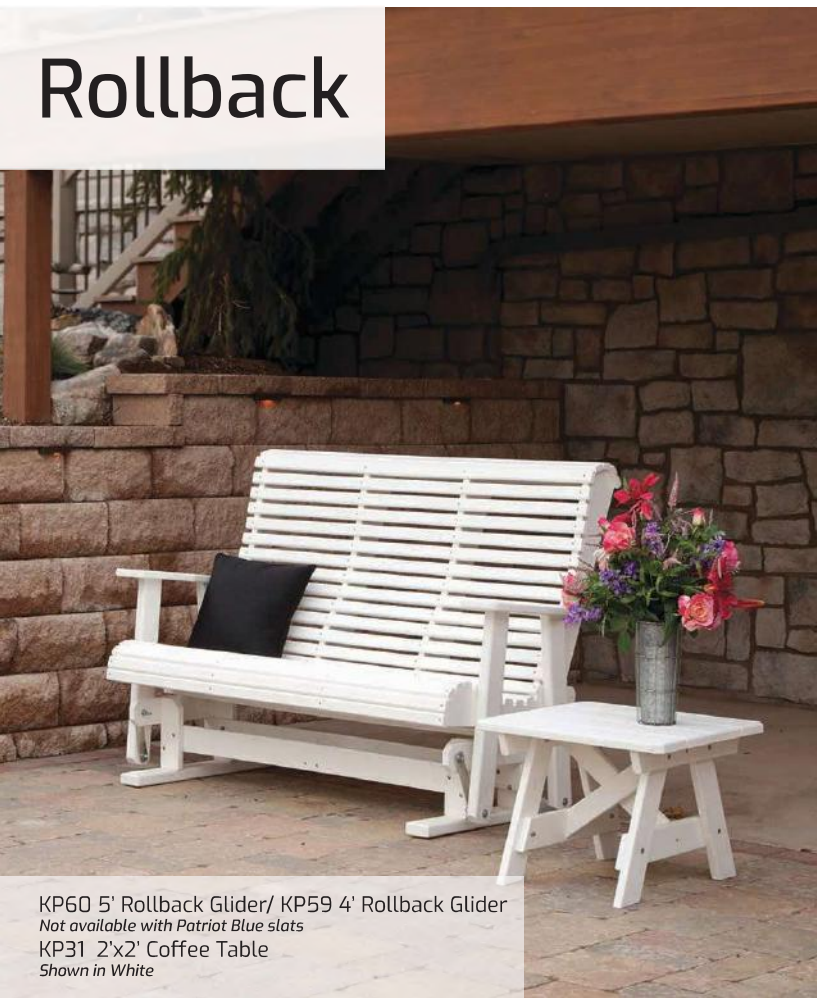

65 W
 26 1/2 D
 34 H

KP57
 4' Rollback Swing

53 W
 26 1/2 D
 34 H

KP17
 Empress Porch Swing
 Shown in White/Teal

51 1/4 W
 32 D
 33 H

K174
 A-Frame Swing Frame
 Available in wood only

Rollback

KP60 5' Rollback Glider/ **KP59** 4' Rollback Glider
 Not available with Patriot Blue slats
KP31 2'x2' Coffee Table
 Shown in White