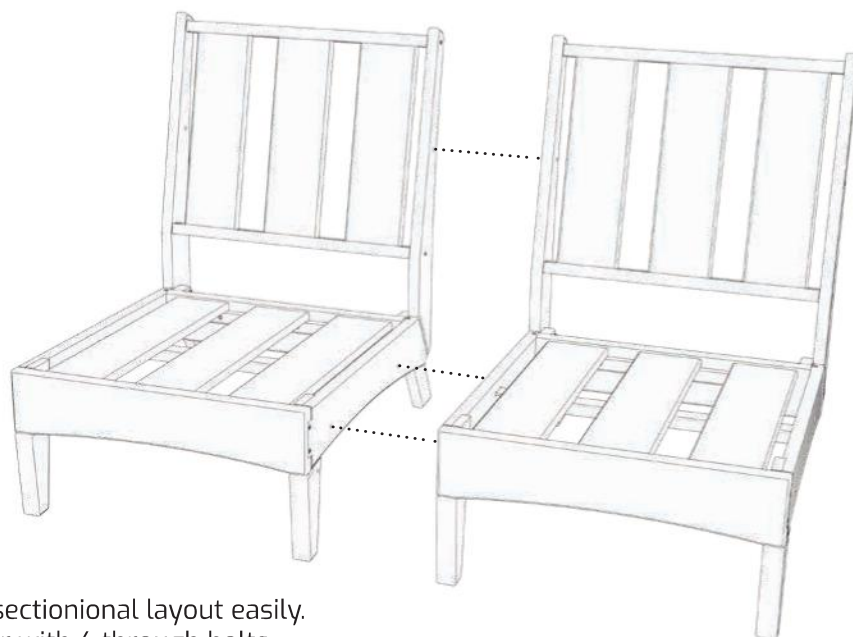

KC3507
Regency Corner Table

42 W
21 3/8 D
17 1/4 H - Mounted

Create a custom sectional layout easily.
Secure together with 4 through bolts.

King Casual Dining Options

KC5195 42x95 Prince Dining Table
KC4100 Farmhouse Dining Chairs
KC4120 Farmhouse Dining Swivel Chairs
Shown in White/Driftwood