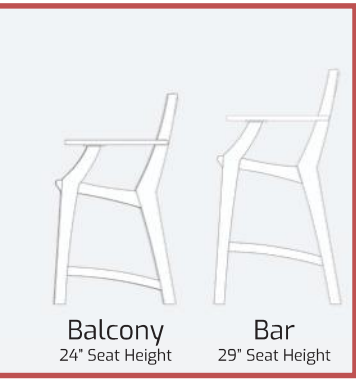

KC5044 Round Prince Dining Table 44"
 KC4100 Farmhouse Dining Chairs
 KC4120 Farmhouse Dining Swivel Chairs
 Shown in Slate Gray/Cherrywood

KP46 Square Mission Dining Table 45"
 KC4100 Farmhouse Dining Chairs
 KC4120 Farmhouse Dining Swivel Chairs
 Shown in Black/Tropical Lime Green

KC5145 Square Prince Dining Table 45"
 KC4100 Farmhouse Dining Chairs
 KC4120 Farmhouse Dining Swivel Chairs
 Shown in Carolina Blue/White

KP153 Mission Dining Table 42"x70"
 KC4100 Farmhouse Dining Chairs
 KC4120 Farmhouse Dining Swivel Chairs
 Shown in Slate Gray/Red

KC5170 Prince Dining Table 42"x70"
 KC4100 Farmhouse Dining Chairs
 KC4120 Farmhouse Dining Swivel Chairs
 Shown in Black/Dove Gray

Farmhouse

Balcony/Bar

Empress Dining

Shown in Brown/White

KC5030 Round Bistro Dining Table 30"
 KP11 Empress Deck Chairs
 Shown in Black/White