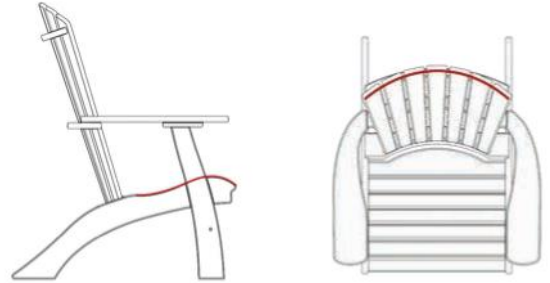

The *King Casual* Difference

Comfort to exceed your expectations

Contoured seat and back for unmatched comfort.