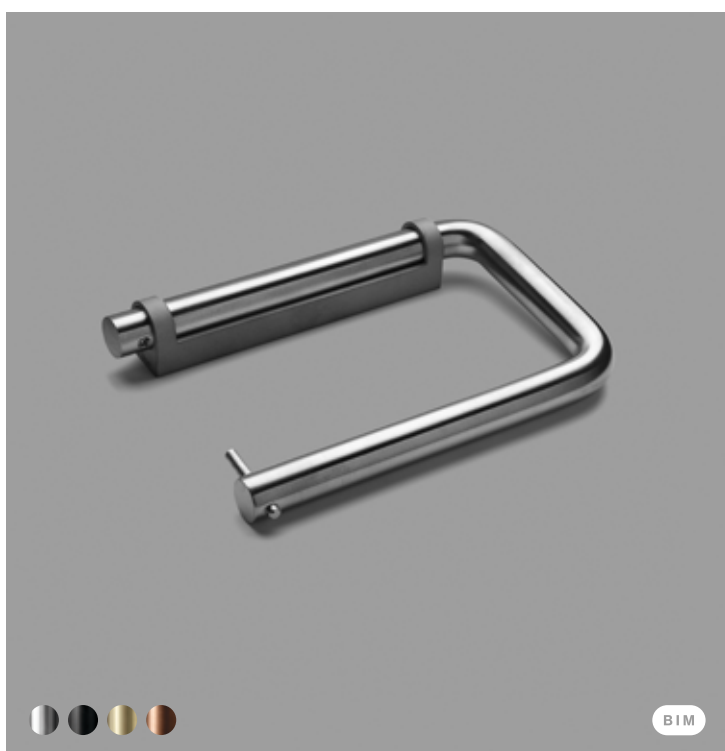

Toilet roll holder

Item no.: 14705602242	Description: Ø14 mm, 145×96 mm, w/stainless steel glass blasted bracket	Unit: 1pcs
14705602243	Ø14 mm, 145×96 mm, w/satin stainless steel bracket	1pcs
14705502140	Ø14 mm, 145×96 mm, w/white bracket	1pcs
14705602141	Ø14 mm, 145×96 mm, w/black bracket	1pcs
14705602250	Cover plate f/145×96 mm toilet roll holder, satin stainless steel	1pcs
14705702270	Ø14 mm, 275×96 mm, w/white bracket	1pcs
14705702320	Ø14 mm, 320×96 mm, w/white bracket	1pcs
14705802271	Ø14 mm, 275×96 mm, w/black bracket	1pcs
14705802328	Ø14 mm, 320×96 mm, w/black bracket	1pcs
14705902272	Ø14 mm, 275×96 mm, w/stainless steel glass blasted bracket	1pcs
14705902325	Ø14 mm, 320×96 mm, w/stainless steel glass blasted bracket	1pcs
14705902273	Ø14 mm, 275×96 mm, w/satin stainless steel bracket	1pcs
14705902323	Ø14 mm, 320×96 mm, w/satin stainless steel bracket	1pcs