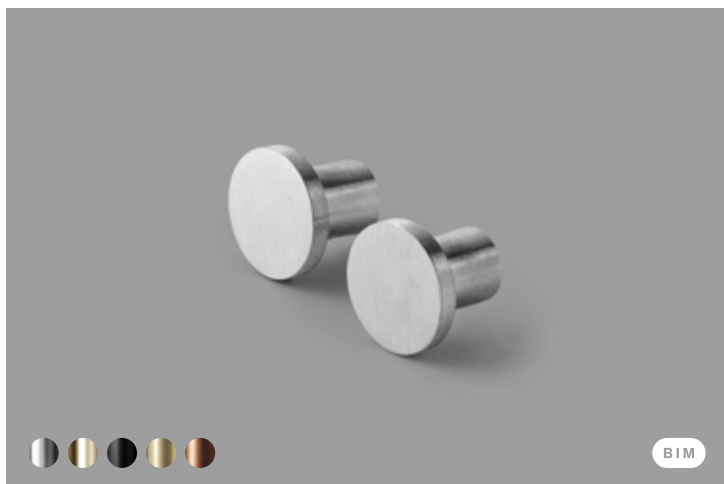

Description:  
Ø14×23 mm, w/bush

Unit:  
1pcs

Single wall hook

BIM

Item no.:  
14562502000

Description:  
Ø80×52 mm

Unit:  
1pcs

Coat hook Ø25