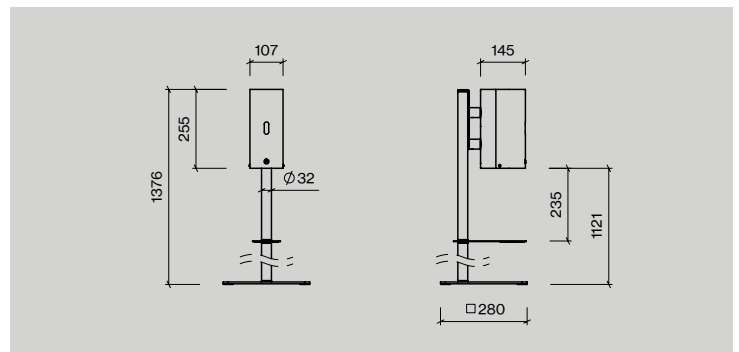

Free-standing touchless dispenser f/disinfection

Item no.:
14704602040

Description:
Free-standing,
800ml, f/ disinfection

Features:
800ml refillable container.
Battery or mains powered.
AC/DC adapter details:
Input: 100-240V, 50/60Hz, 0.5A
Output: 6V, 1.0A

Unit:
1pcs