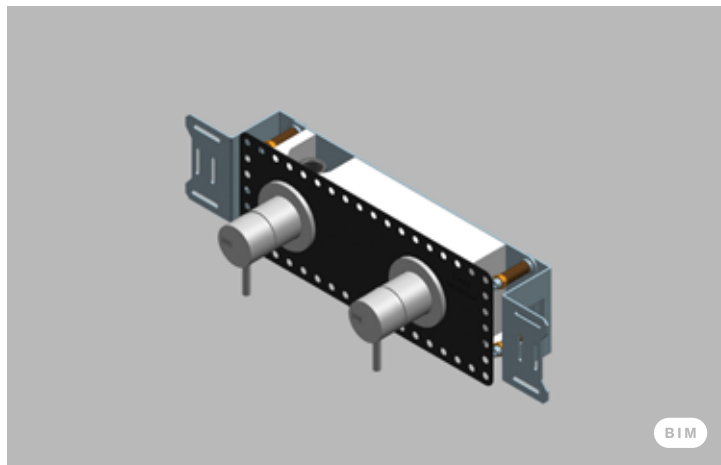

Built-in part f/ diverter and thermostat

BIM