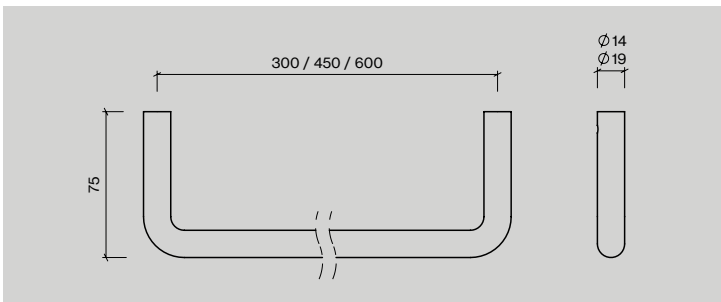

Towel rail

Item no.:	Description:	Unit:
14705002305	Ø14 mm, cc 300 mm	1pcs
14705002453	Ø14 mm, cc 450 mm	1pcs
14705002658	Ø14 mm, cc 600 mm	1pcs
14705202304	Ø19 mm, cc 300 mm	1pcs
14705202452	Ø19 mm, cc 450 mm	1pcs
14705202657	Ø19 mm, cc 600 mm	1pcs
14425002008	Utensile hook f/Ø19mm towel rail, Ø6×60 mm	1pcs