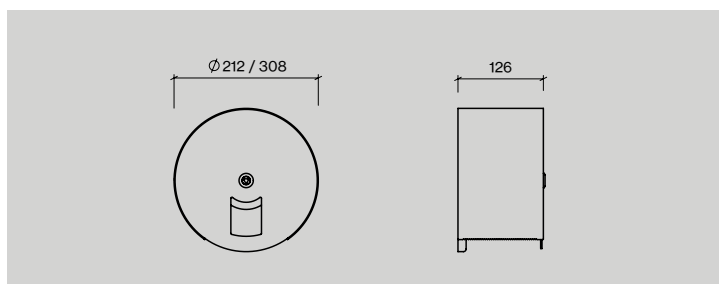

Maxi toilet roll holder

Item no.:
14708602001
14708702002
14708602200
14708702201

Description:
Ø212×126 mm, stainless steel front
Ø212×126 mm, frosted acrylic front
Ø308×126 mm, stainless steel front
Ø308×126 mm, frosted acrylic front

Unit:
1pcs
1pcs
1pcs
1pcs