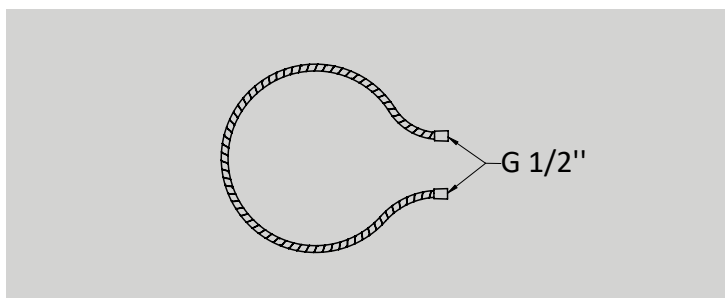

Shower hose

Item no.:
QS5410M
QS5410P

Description:
1750mm, satin finish
1750mm, polished finish

Unit:
1pcs
1pcs