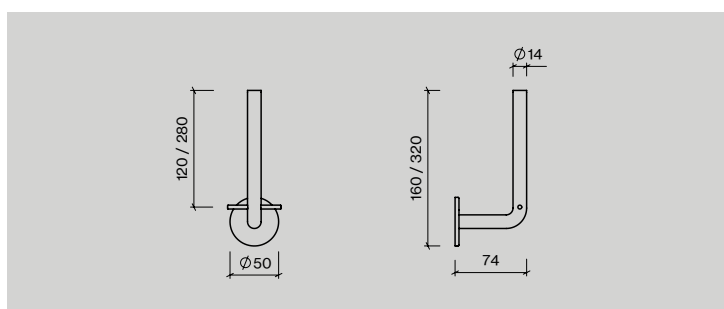

Spare toilet roll holder