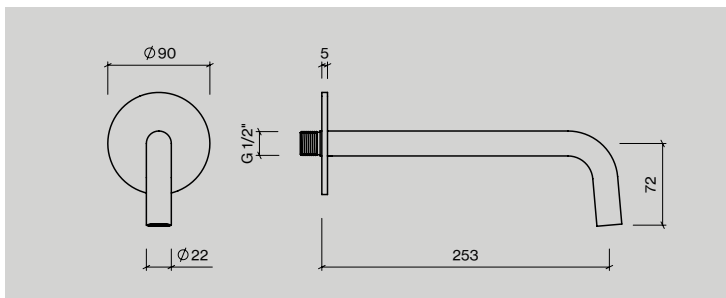

Spout, 250mm

Item no.:
QA3290M
QA3290P

Description:
Ø90mm rose, satin stainless steel
Ø90mm rose, polished stainless steel

Unit:
1pcs
1pcs