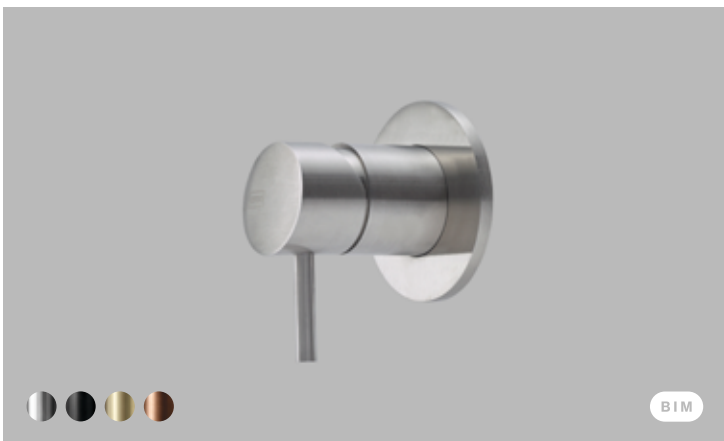

Unit:  
1pcs  
1pcs

Built-in tap, 190mm spout – complete set

Item no.:  
QT3100-190SM  
QT3100-190SP

Description:  
Ø80mm rose, wall mounted incl. built-in part, satin stainless steel  
Ø80mm rose, wall mounted incl. built-in part, polished stainless steel

Unit:  
1set  
1set

**Built-in tap, 250mm spout – complete set**

BIM

**Item no.:**  
QT3100-250SM  
QT3100-250SP

**Description:**  
Ø80mm rose, wall mounted incl built-in part, satin stainless steel  
Ø80mm rose, wall mounted incl built-in part, polished stainless steel

**Unit:**  
1set  
1set

**Built-in mixer w/1/2" connector**

BIM

**Item no.:**  
QT3100

**Description:**  
Built-in part only, f/spout or wall outlet for hand shower

**Unit:**  
1pcs

**Control f/wall mounted mixer**

BIM

**Item no.:**  
QA2180M  
QA2180P

**Description:**  
Ø80mm rose, satin stainless steel  
Ø80mm rose, polished stainless steel

**Unit:**  
1pcs  
1pcs

**Barrier-Free pin**

**Item no.:**  
QR0090M  
QR0090P