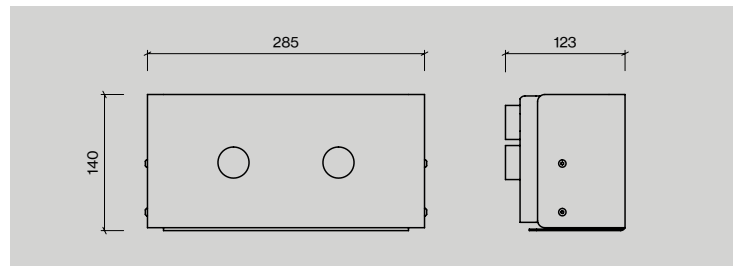

Sanitary bag dispenser

Item no.:
14709502000
14709500000

Description:
Wall mounted, 285×140×123 mm
Spare part: hygiene plastic bags f/ sanitary
bag dispenser

Unit:
1pcs
25 boxes of 50
bags