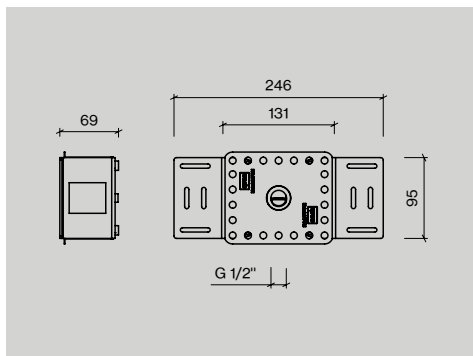

Built-in part 1/2" f/spout, wall outlet & shower arm

Item no.: QS3400
Description: 69x126mm, stainless steel
Unit: 1pcs