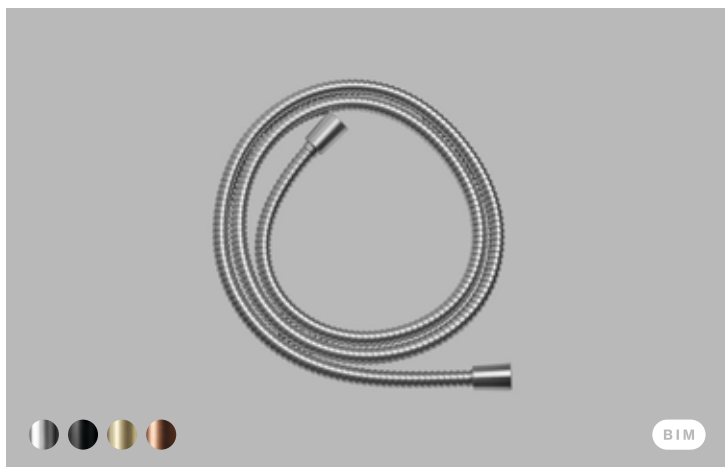

Shower hose

Item no.:
QS5410M
QS5410P

Description:
1750mm, satin finish
1750mm, polished finish

Unit:
1pcs
1pcs