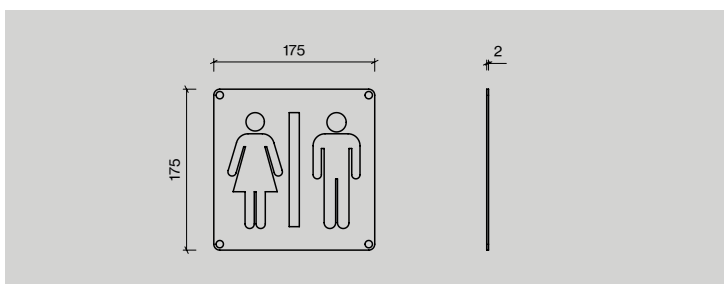

Square pictogram 175×175 mm

Item no.:
14377702035
14377702019
14377702027
14377702043

Description:
Unisex, stainless steel, 175×175 mm
Female, stainless steel, 175×175 mm
Male, stainless steel, 175×175 mm
Disabled, stainless steel, 175×175 mm

Unit:
1pcs
1pcs
1pcs
1pcs