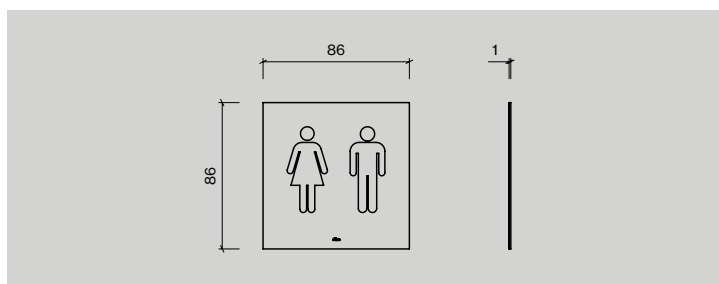

Square pictogram 86×86 mm

Item no.:
14379702359
14379702355
14379702351
14379702371

Description:
Unisex, stainless steel, 86×86 mm
Female, stainless steel, 86×86 mm
Male, stainless steel, 86×86 mm
Disabled, stainless steel, 86×86 mm

Unit:
1pcs
1pcs
1pcs
1pcs