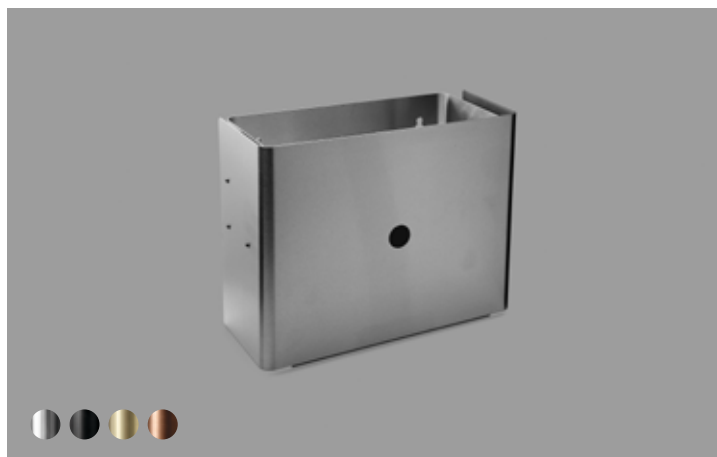

Waste bin, Large

Item no.:
14708502201
14708502301
14708502308

Description:
Wall mounted, w/o lid, 386×300×203 mm, 17 ltr.
Wall mounted, w/o lid, 386×600×203 mm, 40 ltr.
Wall mounted, w/ lid, 386×600×203 mm, 40 ltr.

Unit:
1pcs
1pcs
1pcs