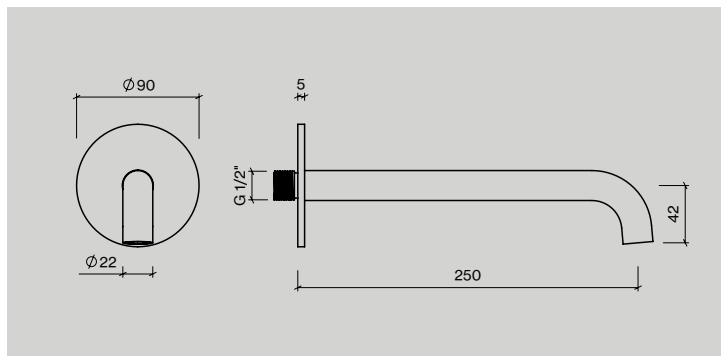

Built-in sensor tap, 250mm spout

Item no.:
QST3290M
QST3290P

Description:
Ø90mm rose, wall mounted, satin stainless steel
Ø90mm rose, wall mounted, polished stainless steel

Unit:
1set
1set