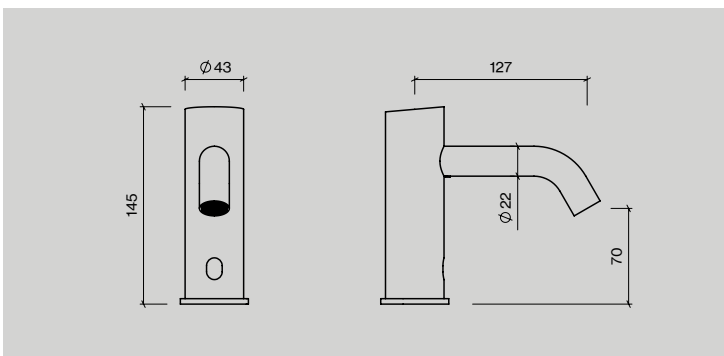

Sensor tap

Item no.:
QST1150M
QST1150P

Description:
F/counter top, satin stainless steel
F/counter top, polished stainless steel

Unit:
1pcs
1pcs