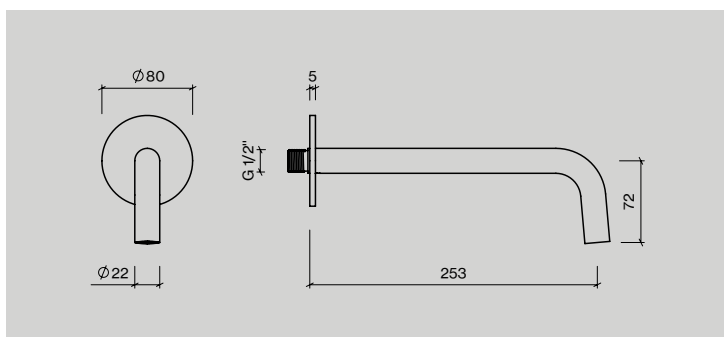

**Description:**  
Ø80mm rose, satin stainless steel  
Ø80mm rose, polished stainless steel

**Unit:**  
1pcs  
1pcs

**Spout, 190mm**

**Item no.:**  
QA3180M  
QA3180P

**Description:**  
Ø80mm rose, satin stainless steel  
Ø80mm rose, polished stainless steel

**Unit:**  
1pcs  
1pcs

**Spout, 191mm**

**Item no.:**  
QA3380M  
QA3380P

**Description:**  
Ø80mm rose, satin stainless steel  
Ø80mm rose, polished stainless steel

**Unit:**  
1pcs  
1pcs

**Spout, 250mm**