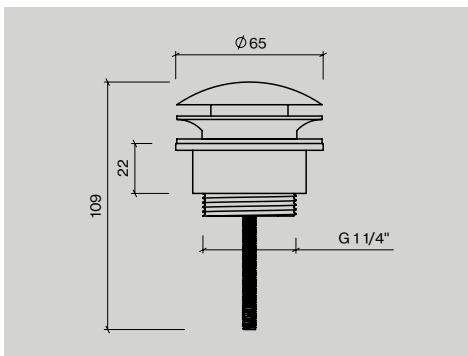

Waste push-open

Item no.: QA1100M
QA1100P
Description: Satin chrome finish
Chrome finish
Unit: 1pcs
1pcs