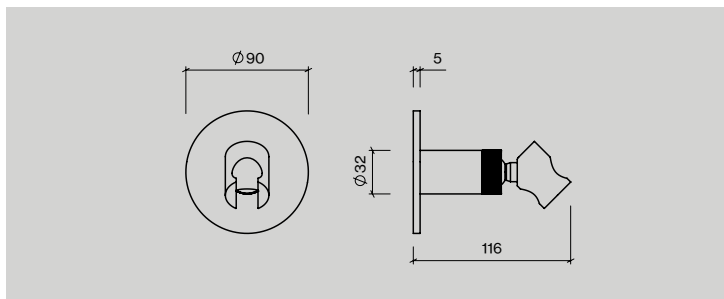

Hand shower holder

Item no.:
QS5690M
QS5690P

Description:
Ø90mm rose, wall mounted,
satin stainless steel
Ø90mm rose, wall mounted,
polished stainless steel

Unit:
1pcs
1pcs