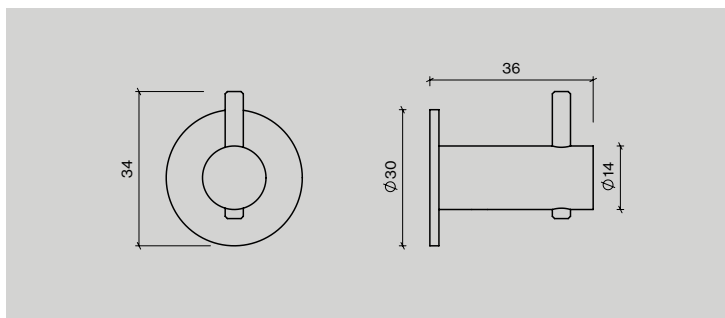

Item no.:
14560502002

Description:
Ø14×36 mm , w/bush

Unit:
1pcs