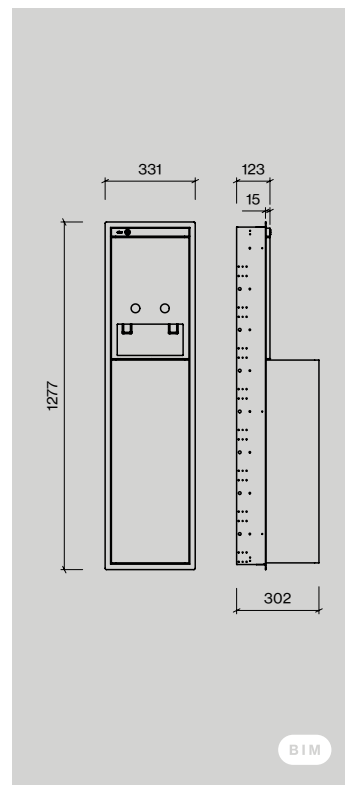

Sanitary panel HZ

Item no.:
14710008103
14708000000
14709700002

Description:
Paper dispenser & projecting maxi waste bin 50 ltr.
Spare part: paper f/paper towel dispenser, 2 layers interfolded 1pcs
Spare part: plastic bags f/projecting maxi waste bin, 80ltr 10pcs

Unit:
1pcs
1pcs
10pcs