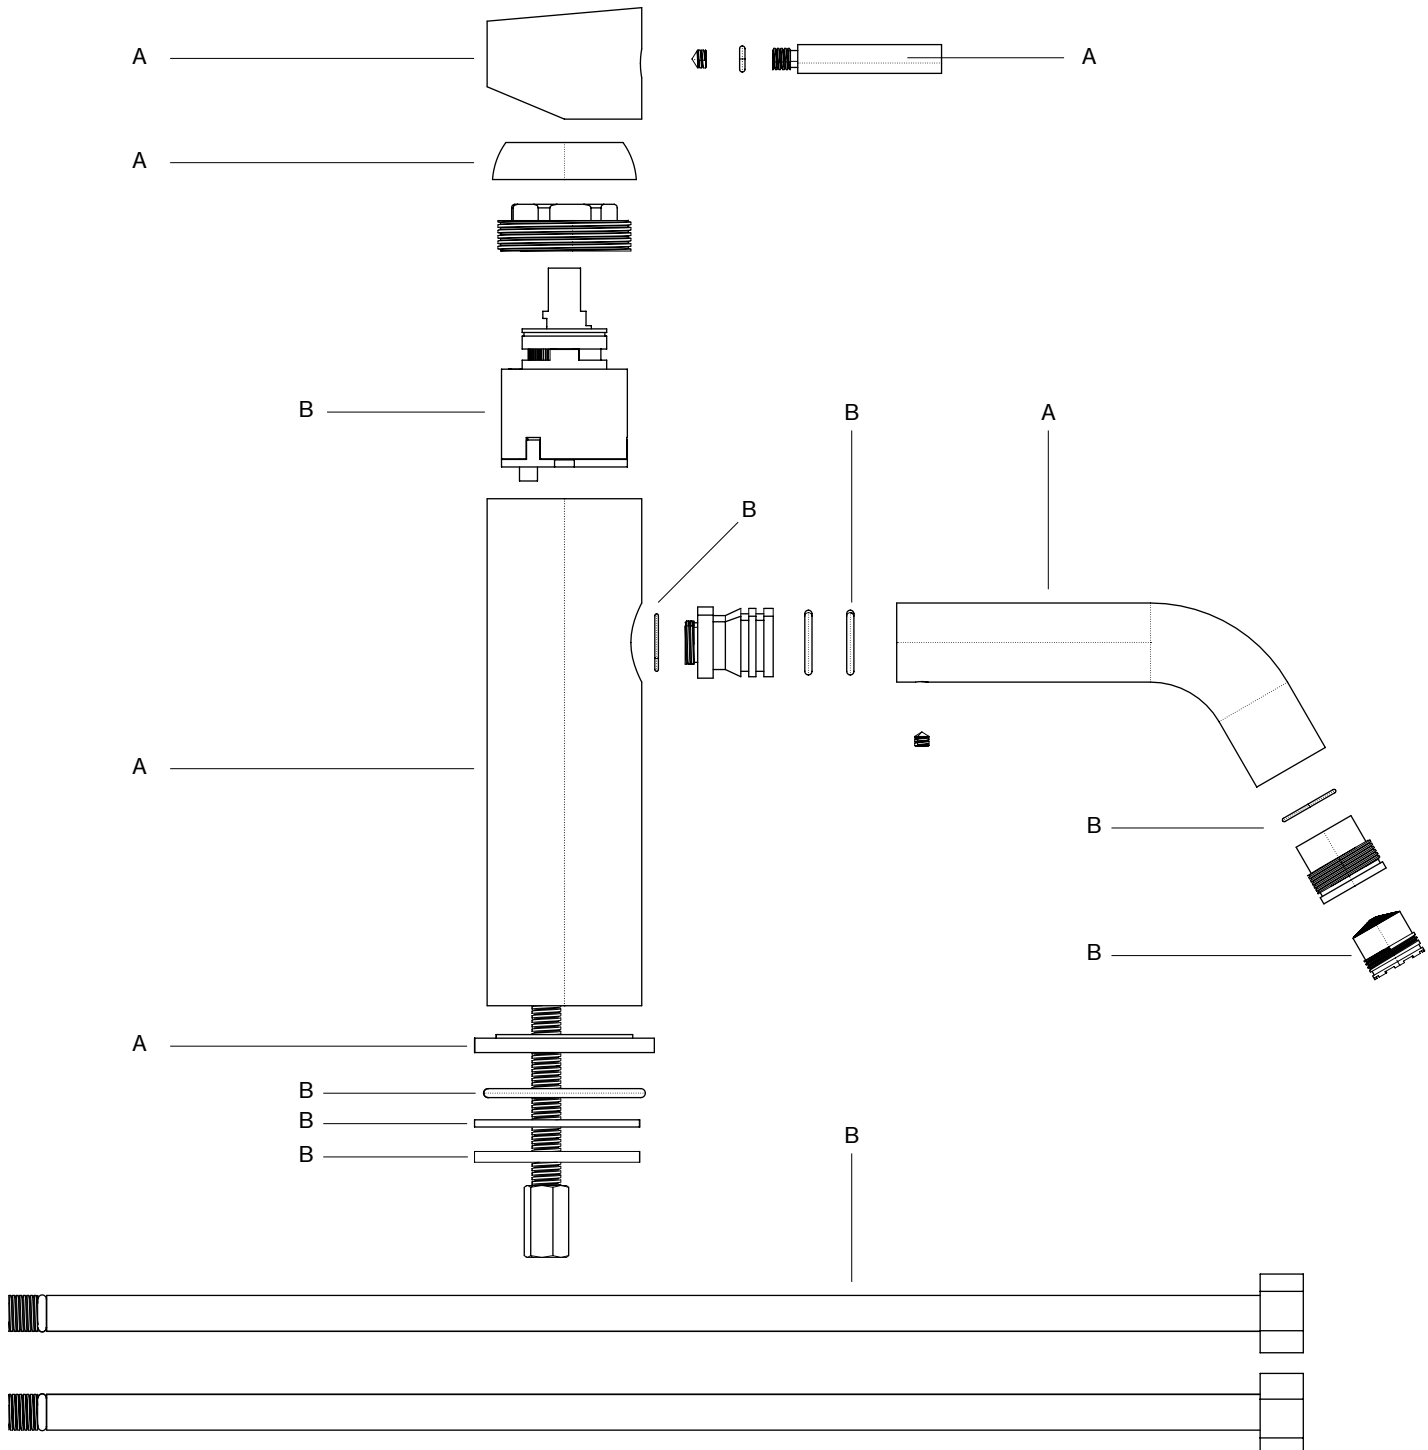

A – repolish
B – replace