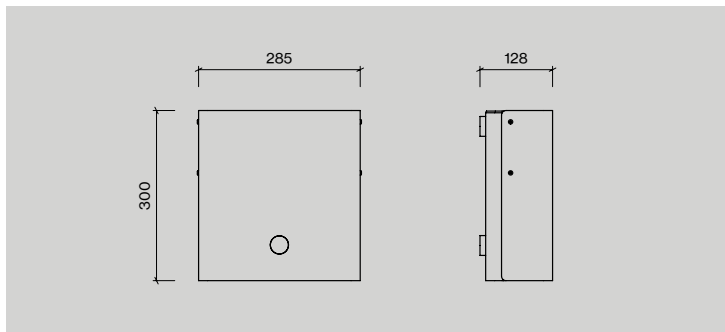

Hand dryer w/ round details

Item no.:
14708202000
14708202001

Description:
Wall mounted, voltage 220, CE/D Mark
Wall mounted, voltage 110, ETL Mark

Unit:
1pcs
1pcs