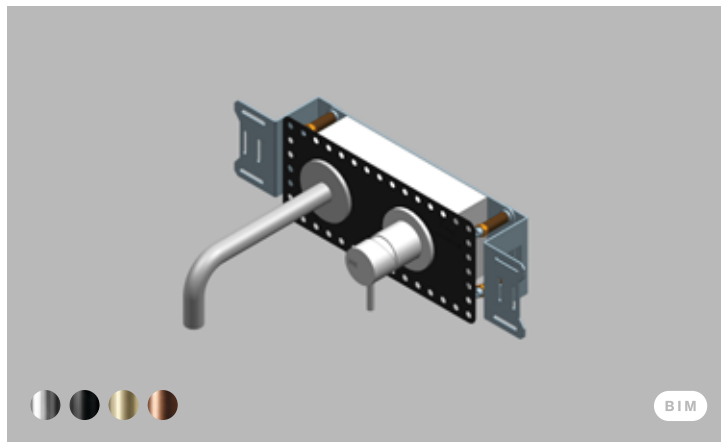

Built-in mixer w/1/2" connector

BIM