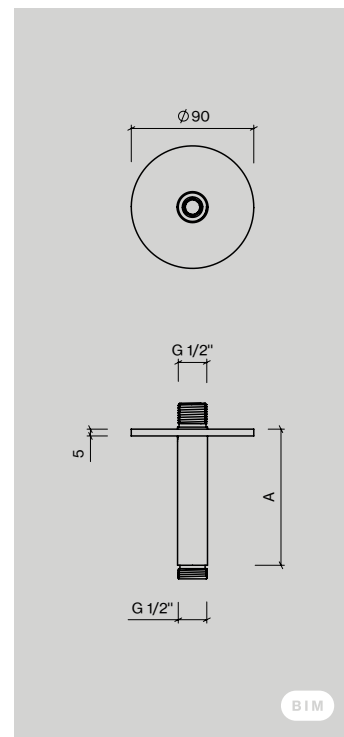

Shower arm f/ceiling

Item no.:
QS5209M
QS5209P
QS5219M
QS5219P
QS5229M
QS5229P
QS5239M
QS5239P

Description:
100mm(A), Ø90mm rose, satin stainless steel
100mm(A), Ø90mm rose, polished stainless steel
200mm(A), Ø90mm rose, satin stainless steel
200mm(A), Ø90mm rose, polished stainless steel
300mm(A), Ø90mm rose, satin stainless steel
300mm(A), Ø90mm rose, polished stainless steel
400mm(A), Ø90mm rose, satin stainless steel
400mm(A), Ø90mm rose, polished stainless steel

Unit:
1pcs
1pcs
1pcs
1pcs
1pcs
1pcs
1pcs
1pcs