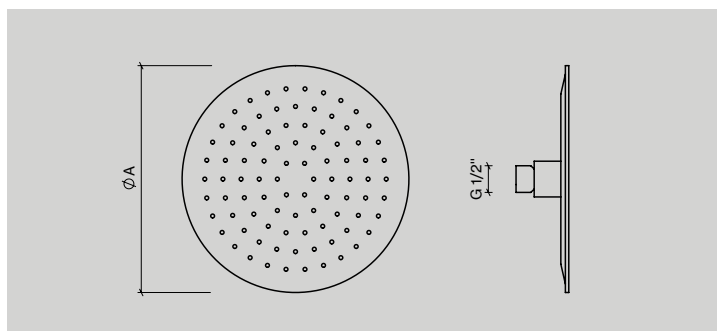

### Shower head

**Item no.:**  
 QS5100M  
 QS5100P  
 QS5110M  
 QS5110P

**Description:**  
 Ø200mm(A), satin stainless steel  
 Ø200mm(A), polished stainless steel  
 Ø300mm(A), satin stainless steel  
 Ø300mm(A), polished stainless steel