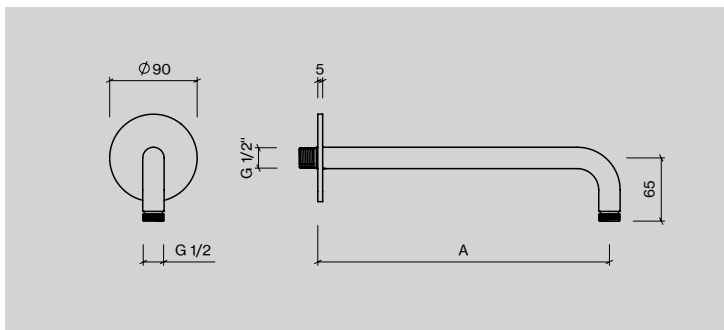

Shower arm f/wall

Item no.:
QS5279M
QS5279P
QS5289M
QS5289P

Description:
300mm(A), satin stainless steel
300mm(A), polished stainless steel
400mm(A), satin stainless steel
400mm(A), polished stainless steel

Unit:
1pcs
1pcs
1pcs
1pcs