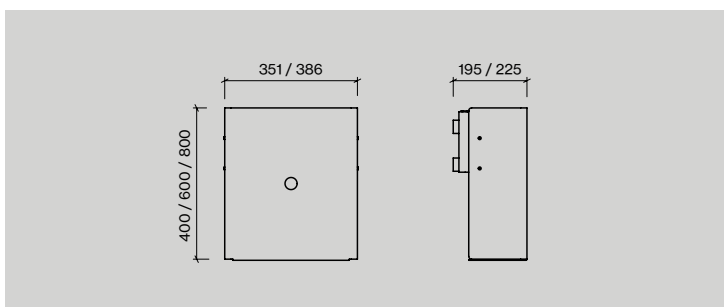

Waste bin f/ touchless paper dispenser

Item no.:
14709702010
14709702110
14709702210

Description:
Wall mounted, w/lid, 351×400×195 mm, 20 ltr.
Wall mounted, w/lid, 386×600×225 mm, 45 ltr.
Wall mounted, w/lid, 386×800×225 mm, 60 ltr.

Unit:
1pcs
1pcs
1pcs