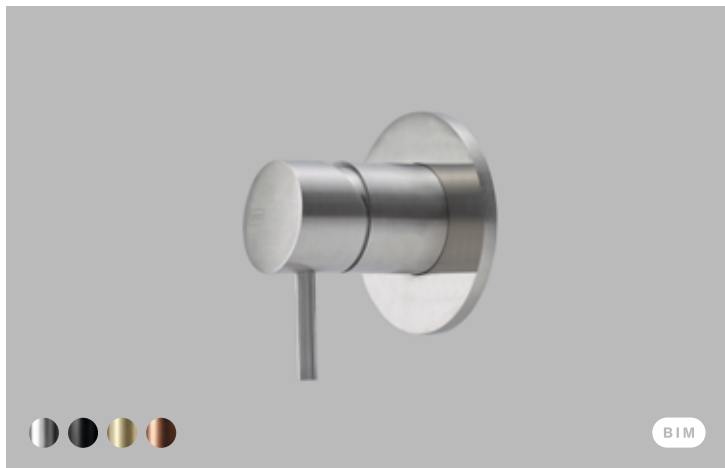

Control f/wall mounted mixer

Item no.:
QA2190M
QA2190P

Description:
Ø90mm rose, satin stainless steel
Ø90mm rose, polished stainless steel

Unit:
1pcs
1pcs