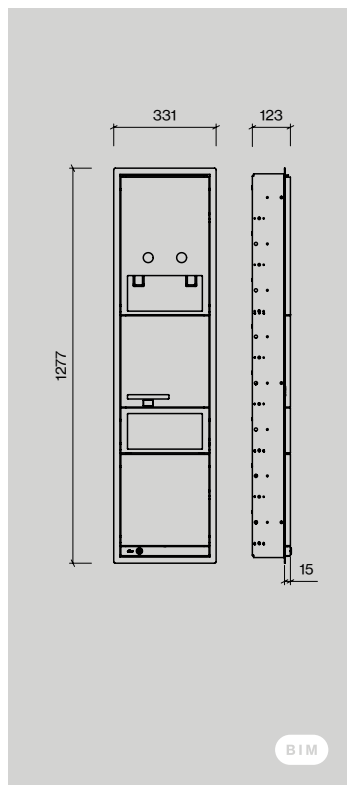

Sanitary panel HEK

Item no.:
14710008109
14708000000
14709700000

Description:
Paper dispenser, hand dryer & mini waste bin 8 ltr.
Spare part: paper f/paper towel dispenser, 2 layers interfolded 1pcs
Spare part: plastic bags f/mini waste bin, 20ltr 1 box
= 150 rolls

Unit:
1pcs
1pcs
1 box
= 150 rolls