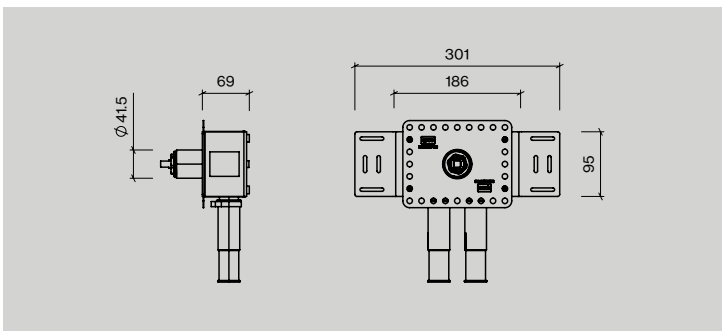

Item no.:
QS3100

Description:
Built-in part only, stainless steel

Unit:
1pcs