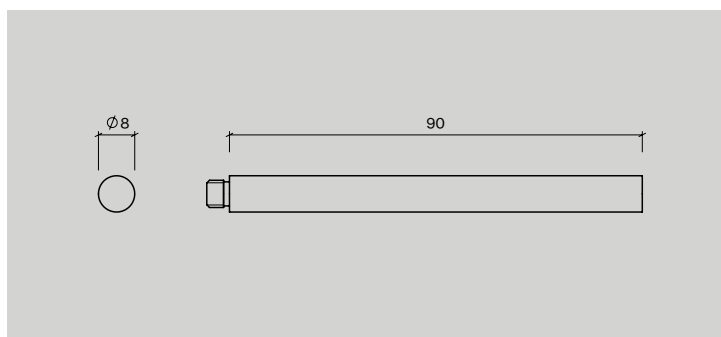

BIM

**Item no.:**  
QA2180M  
QA2180P

**Description:**  
Ø80mm rose, satin stainless steel  
Ø80mm rose, polished stainless steel

**Unit:**  
1pcs  
1pcs

**Barrier-Free pin**

**Item no.:**  
QR0090M  
QR0090P