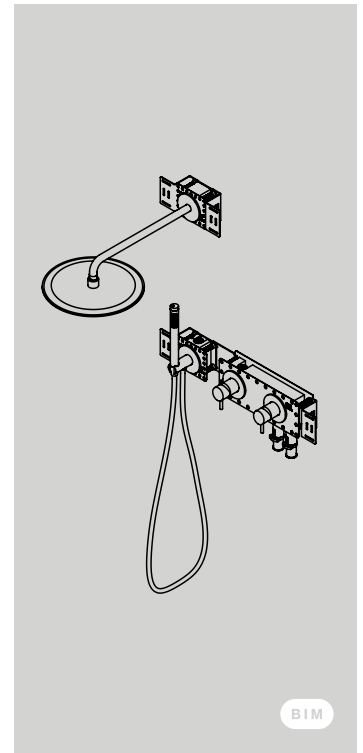

Built-in two-way shower set

Item no.:
QS3200-340WM
QS3200-340WP

Description:
W/300mm head shower & hand shower, satin stainless steel
W/300mm head shower & hand shower, polished stainless steel

Unit:
1set
1set