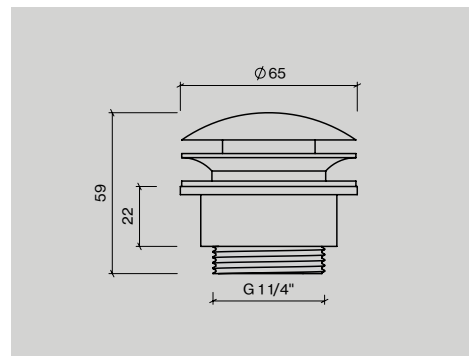

Waste fixed-open

Item no.: QA1200M
QA1200P
Description: Satin chrome finish
Chrome finish
Unit: 1pcs
1pcs