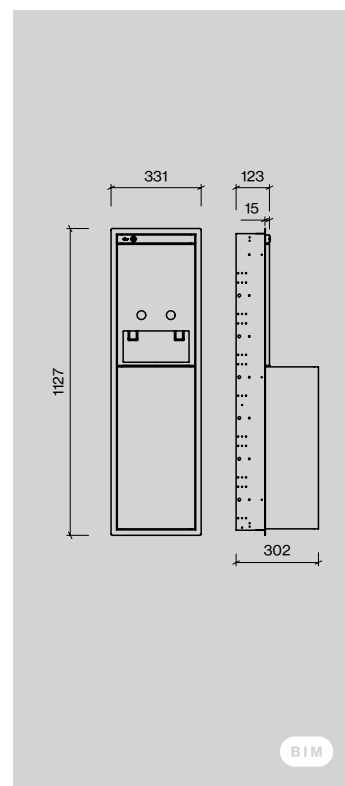

Sanitary panel HW

Item no.:
14710007106
14708000000
14709700002

Description:
Paper dispenser & projecting maxi waste bin 40 ltr.
Spare part: paper f/paper towel dispenser, 2 layers interfolded 1pcs
Spare part: plastic bags f/projecting maxi waste bin, 80ltr 10pcs

Unit:
1pcs
1pcs
10pcs