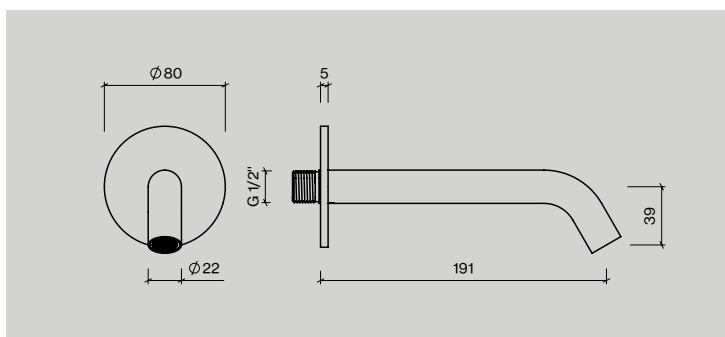

Spout, 191mm

Item no.:
QA3380M
QA3380P

Description:
Ø80mm rose, satin stainless steel
Ø80mm rose, polished stainless steel

Unit:
1pcs
1pcs