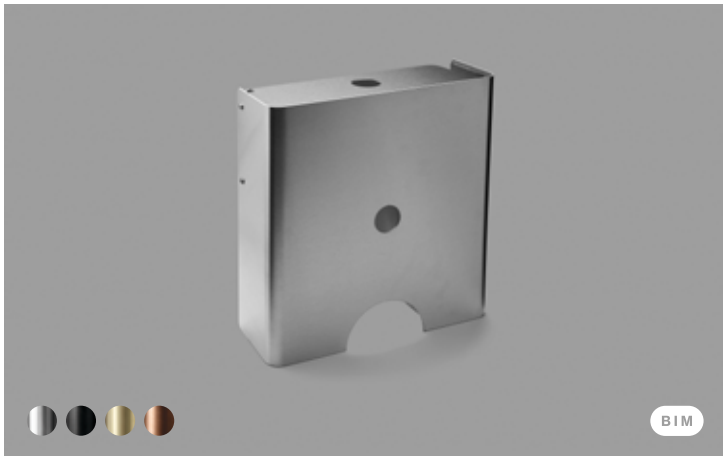

Paper towel dispenser

Item no.:
14708002005
14708002004
14708000000

Description:
Wall mounted, w/ lid, 285×300×123 mm
Wall mounted, w/o lid, 285×300×123 mm
Spare part: paper f/paper towel dispenser,
2 layers interfolded

Unit:
1pcs
1pcs
1pcs