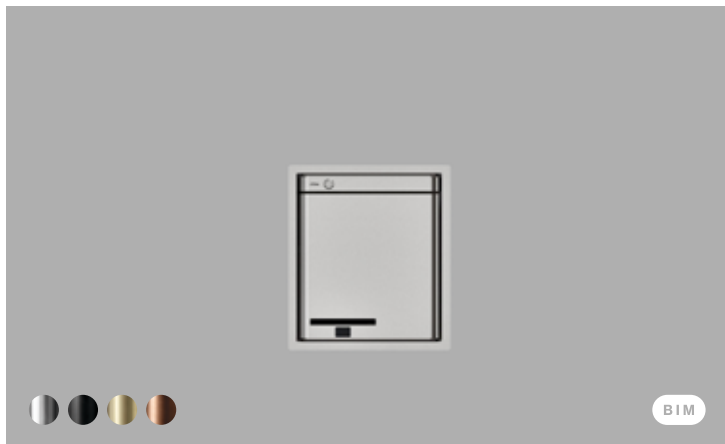

Recessed hand dryer, sanitary panel E

Item no.: 14710002036
Description: Hand dryer
Unit: 1pcs