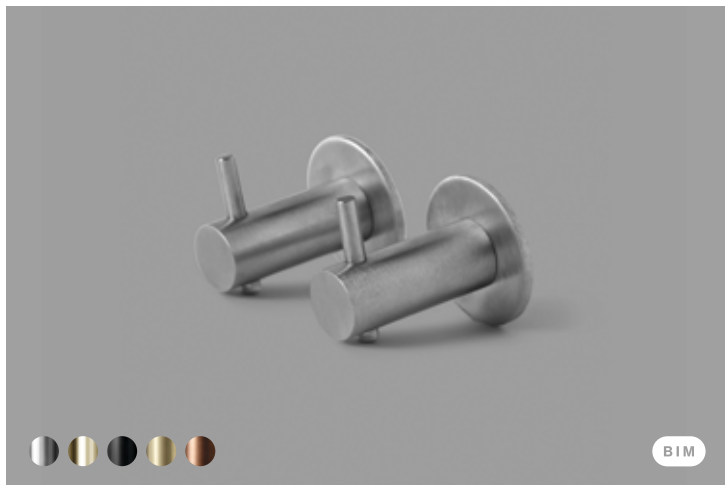

Coat hook w/pin Ø14

BIM