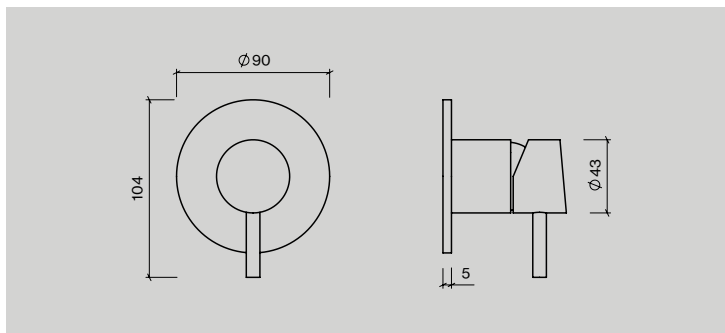

Control f/wall mounted mixer

Item no.:
QA2190M
QA2190P

Description:
Ø90mm rose, satin stainless steel
Ø90mm rose, polished stainless steel

Unit:
1pcs
1pcs