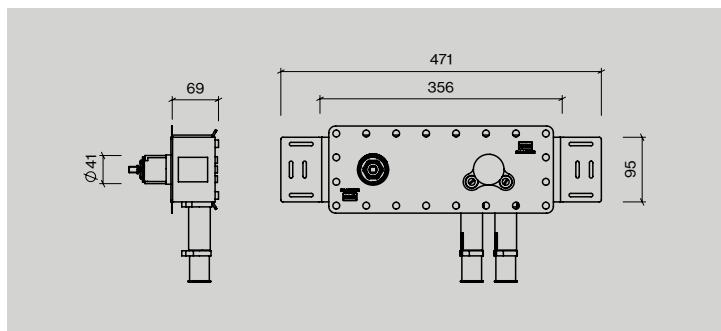

Item no.:
QS3300

Description:
Built-in part only, stainless steel

Unit:
1pcs