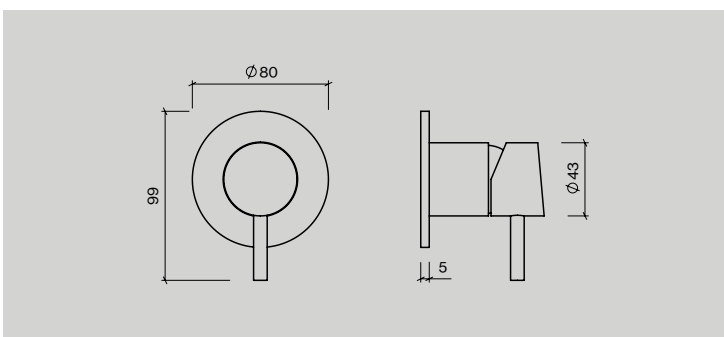

Item no.:
QA2180M
QA2180P

Description:
Ø80mm rose, satin stainless steel
Ø80mm rose, polished stainless steel

Unit:
1pcs
1pcs