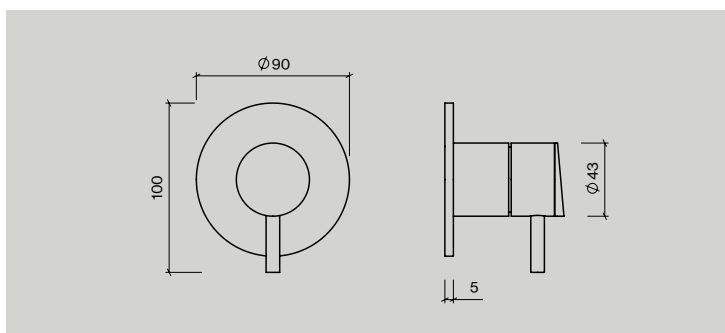

Control f/wall mounted thermostat

Item no.:
QA2390M
QA2390P

Description:
Ø90mm rose, satin stainless steel
Ø90mm rose, polished stainless steel

Unit:
1pcs
1pcs