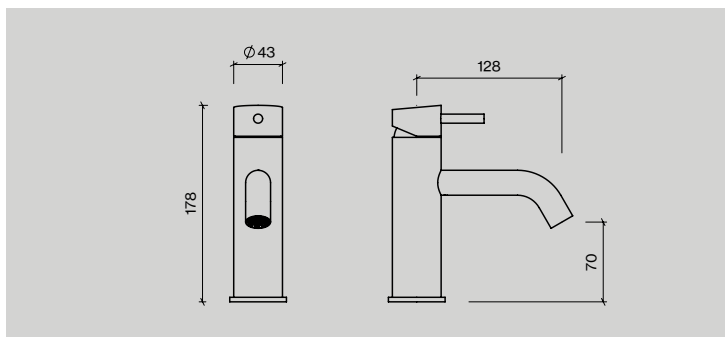

Single lever tap

Item no.:
QT1150M
QT1150P

Description:
F/counter top, satin stainless steel
F/counter top, polished stainless steel

Unit:
1pcs
1pcs