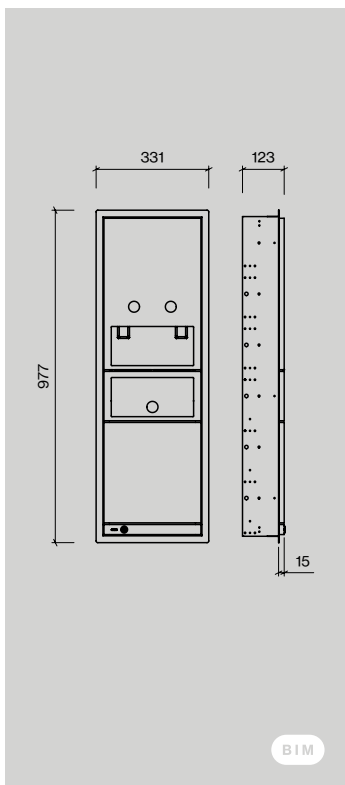

Sanitary panel HU

Item no.:
14710006051
14708000000
14709700000

Description:
Paper dispenser & mini waste bin w/ lid 8 ltr.
Spare part: paper f/paper towel dispenser, 2 layers interfolded 1pcs
Spare part: plastic bags f/mini waste bin, 20ltr 1 box
= 150 rolls

Unit:
1pcs
1pcs
1 box
= 150 rolls