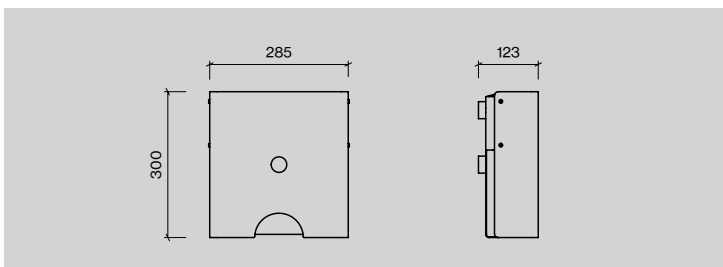

Paper towel dispenser

Item no.:
14708002005
14708002004
14708000000

Description:
Wall mounted, w/ lid, 285×300×123 mm
Wall mounted, w/o lid, 285×300×123 mm
Spare part: paper f/paper towel dispenser,
2 layers interfolded

Unit:
1pcs
1pcs
1pcs