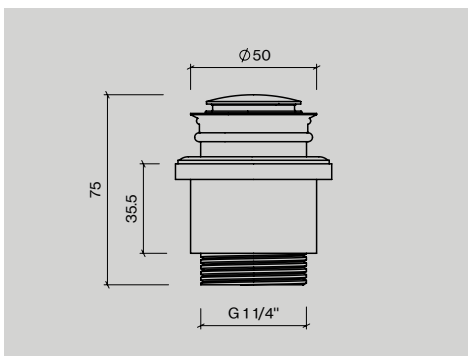

Easy-clean waste fixed-open

Item no.: QA1250M
QA1250P
Description: Satin stainless steel
Polished stainless steel
Unit: 1pcs
1pcs