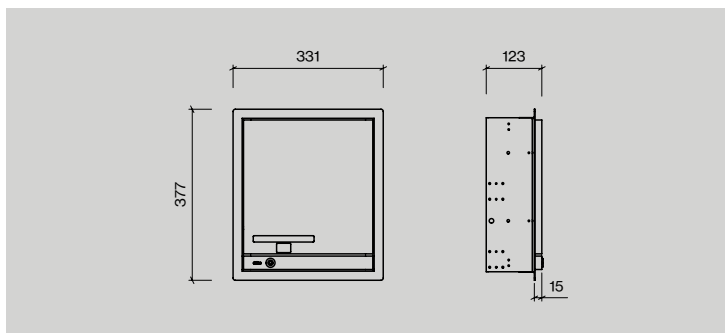

Recessed hand dryer, sanitary panel E

Item no.: 14710002036
Description: Hand dryer
Unit: 1pcs