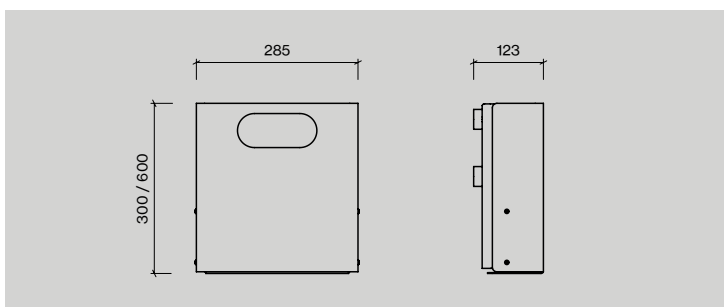

Waste bin, Small

Item no.:
14709702000
14709702100
14709702200
14709702201

Description:
Wall mounted, w/oblong hole, 285×300×123 mm, 15 ltr.
Wall mounted, w/round hole, 285×300×123 mm, 15 ltr.
Wall mounted, w/oblong hole, 285×600×123 mm, 30 ltr.
Wall mounted, w/round hole, 285×600×123 mm, 30 ltr.

Unit:
1pcs
1pcs
1pcs
1pcs