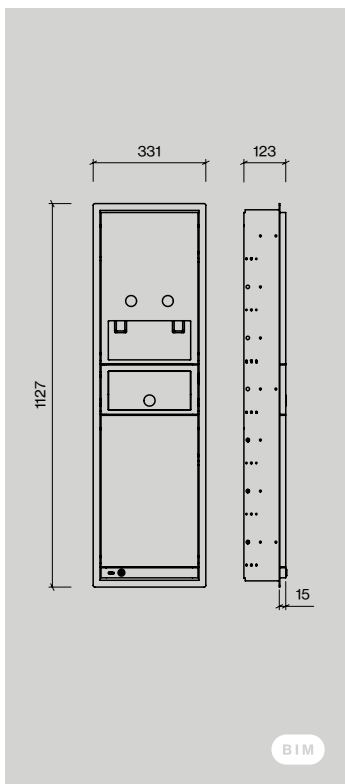

Sanitary panel HY

Item no.:
14710007073
14708000000
14709700001

Description:
Paper dispenser & maxi waste bin w/lid 12 ltr.
Spare part: paper f/paper towel dispenser, 2 layers interfolded 1pcs
Spare part: plastic bags f/maxi waste bin, 30ltr 1 box
= 100 rolls

Unit:
1pcs
1pcs
1 box
= 100 rolls