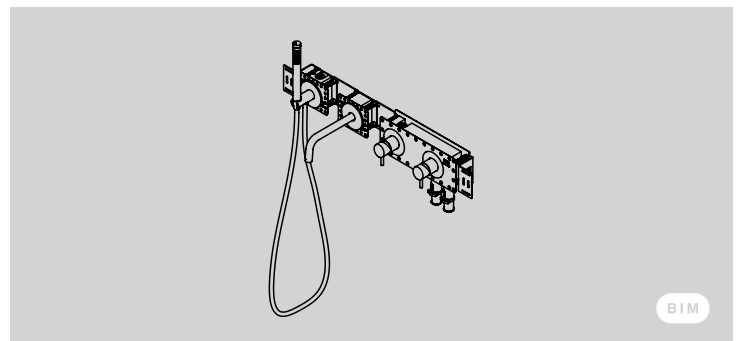

Built-in two-way bathtub set

Item no.:
QS3200-190SM
QS3200-190SP

Description:
W/190mm spout & hand shower, satin stainless steel
W/190mm spout & hand shower, polished stainless steel

Unit:
1set
1set