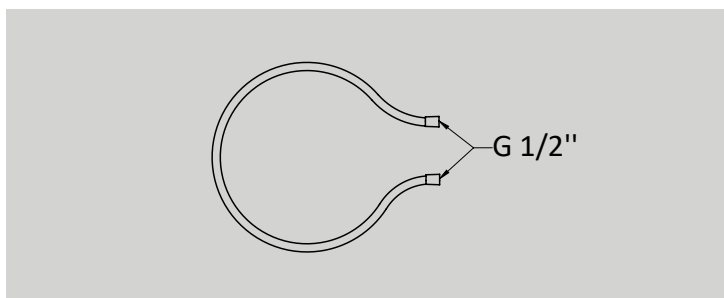

**Unit:**  
1pcs  
1pcs

**Shower hose**

**Item no.:**  
QS5410M  
QS5410P

**Description:**  
1750mm, satin finish  
1750mm, polished finish

**Unit:**  
1pcs  
1pcs

**Shower hose w/ silicone cover**

**Item no.:**  
QS5400M  
QS5400P