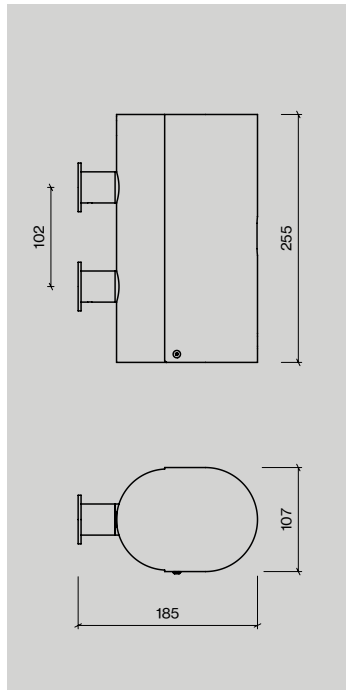

Touchless soap dispenser

Item no.:
14704602000
14704602010
14704602020
14704602030

Description:
Wall mounted, f/soap
Wall mounted, f/disinfection
Wall mounted, f/lotion
Wall mounted, f/foam

Features:
800ml refillable container.
Battery or mains powered.
AC/DC adapter details:
Input: 100-240V, 50/60Hz, 0.5A
Output: 6V, 1.0A

Unit:
1pcs
1pcs
1pcs
1pcs