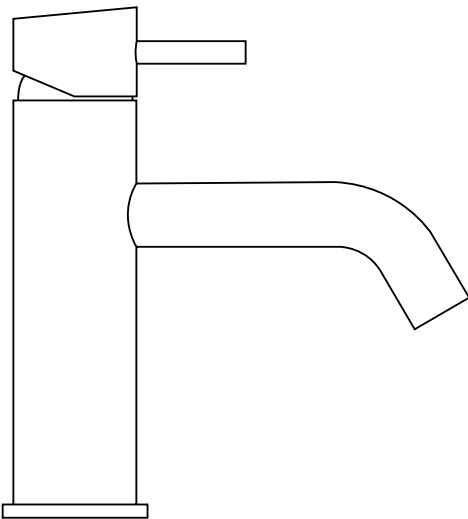

The industry's first circular system that will prolong the life of products up to 100 years

d line will now take in original products to be Re-handled. We fix, replace and brush them to work good as new. With each Re-handle®, we save the environment up to 90% CO₂ emission.

Sometimes good as new is better

Low quality is a waste of resources. we challenge you to Re-handle® the same product up to four times. With each Re-handle® the 20-year product warranty period is renewed, securing 100 years of use. With an asking price for a Re-handled product that is 60% lower than a newly produced item, it is straightforward to make the enduring choice and reuse instead of buying new.

Designed to never become waste

Long before global warming became an issue of concern, d line made a promise that we would create things that are timeless in their design and enduring in their strength, so that they wouldn't need to be bought for a purpose more than once. It is this uncompromising approach to design and our complete supply chain control, that makes Re-handle® the most revolutionary circular system in our operating industry.

Re-handle®