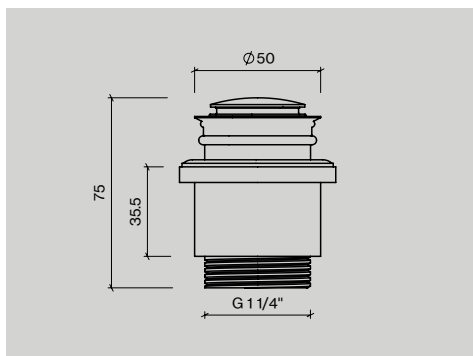

Easy-clean waste push-open

Item no.: QA1150M
QA1150P
Description: Satin stainless steel
Polished stainless steel
Unit: 1pcs
1pcs