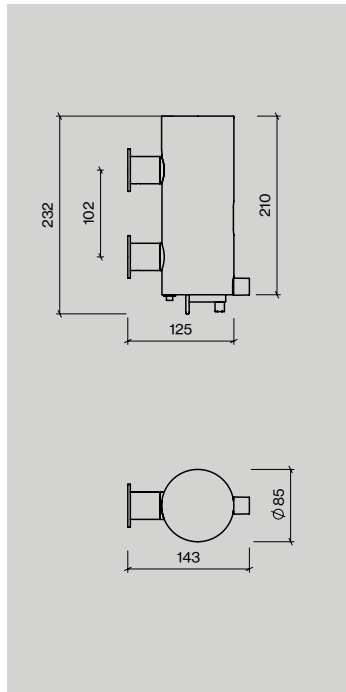

Soap dispenser Ø85

Item no.:
14704502011
14704502012
14704502013
14704502014
14704526001
14704526003

Description:
Wall mounted, 350ml, w/ indicator, f/soap
Wall mounted, 350ml, w/o indicator, f/soap
Wall mounted, 350ml, w/ indicator, f/foam
Wall mounted, 350ml, w/o indicator, f/foam
Spare part: soap container f/ Ø85 mm, f/ soap & disinfectant
Spare part: soap container f/ Ø85 mm, f/ foam

Unit:
1pcs
1pcs
1pcs
1pcs
1pcs
1pcs