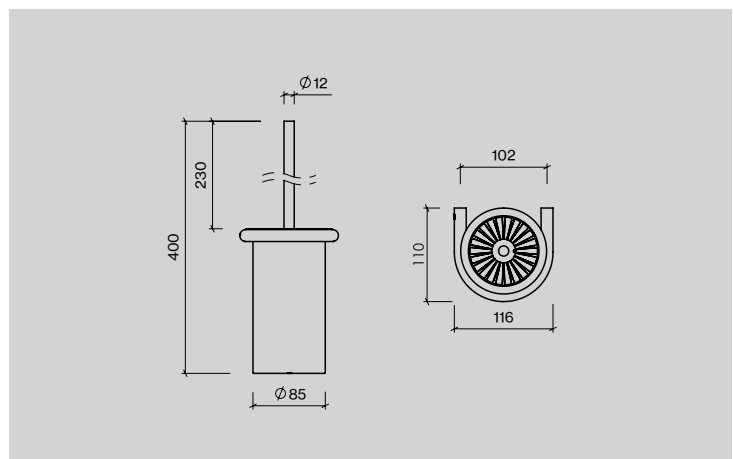

Toilet brush holder

Item no.:	Description:	Unit:
14706102100	Complete set, w/grey brush	1pcs
14706102102	Theft proof, complete set, w/grey brush	1pcs
14706125134	Spare part: Grey brush incl. insert	1pcs
14706102020	Spare part: Toilet brush handle, satin stainless steel	1pcs