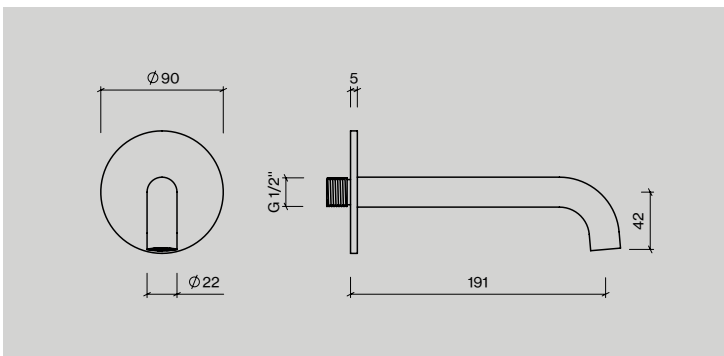

Built-in sensor tap, 190mm spout

Item no.:
QST3190M
QST3190P

Description:
Ø90mm rose, wall mounted, satin stainless steel
Ø90mm rose, wall mounted, polished stainless steel

Unit:
1set
1set