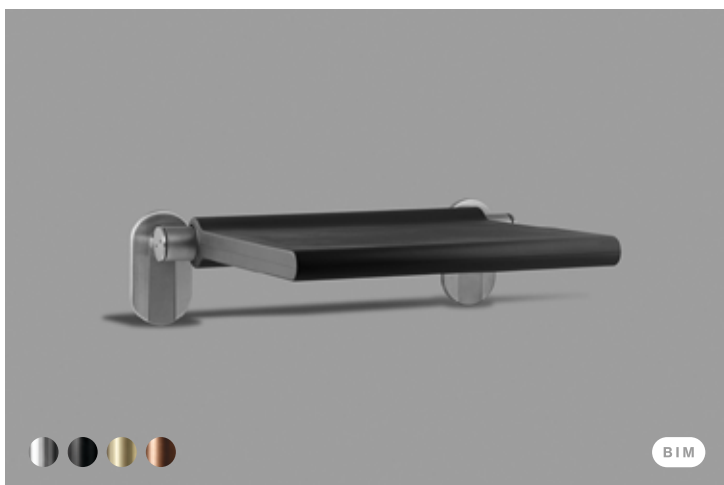

Foldable seat

Item no.: 14750102403
Description: PU foam,
H:150 mm,
W: 521 mm,
D:460 mm
Unit: 1pcs
Features: The PU-foam used for the foldable seat is REACH-conform.
Tested according to: BS EN 12812:2012, §16.2 and §16.3.
Max. load: 150 kg.