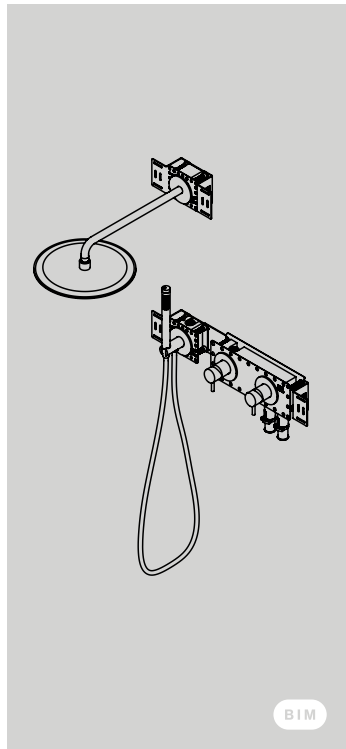

Built-in two-way thermostat shower set

Item no.:
QS3300-340WM
QS3300-340WP

Description:
W/300mm head shower & hand shower, satin stainless steel
W/300mm head shower & hand shower, polished stainless steel

Unit:
1set
1set