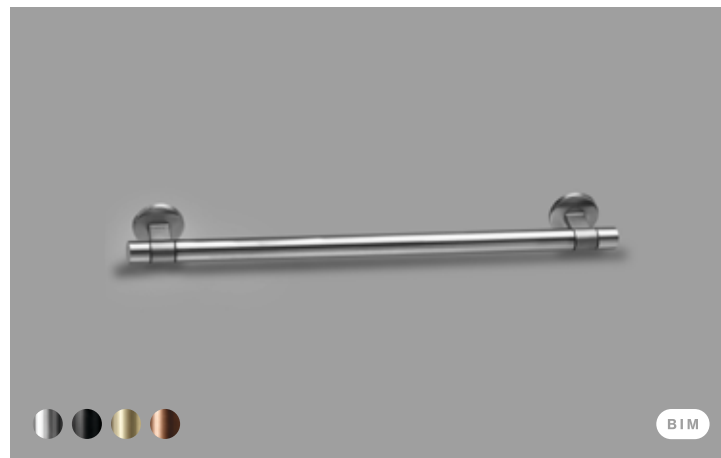

Grab rail set, straight end

Item no.:
14751002301
14751002601
14751002901

Description:
CC 300 mm
CC 600 mm
CC 900 mm

Unit:
1set
1set
1set