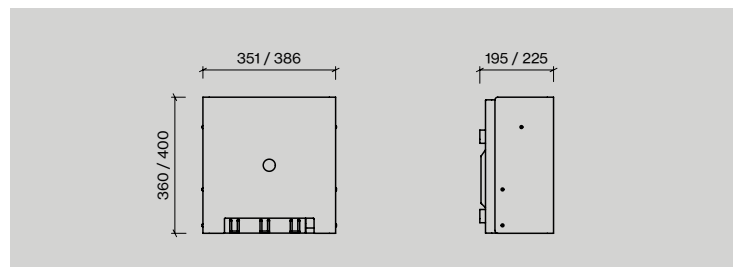

Touchless paper dispenser

Item no.:
14708102000
14708102200
14708100002
14708100001

Description:
Wall mounted, Small, f/ paper Ø140 mm
Wall mounted, Large, f/ paper Ø200 mm
Spare part: paper f/ touchless paper
dispenser, Small, Ø140 mm
Spare part: paper f/ touchless paper
dispenser, Large, Ø200 mm

Unit:
1pcs
1pcs
10pcs
6pcs