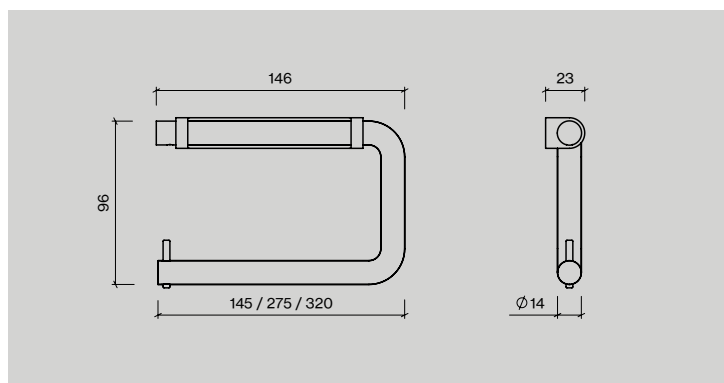

Shampoo shelf

Item no.: 14703102302	Description: Ø14 mm, 319×78×75 mm, w/stainless steel shelf, theft proof	Unit: 1pcs
14702902305	Ø14 mm, 319×78×75 mm, w/white shelf	1pcs
14703002308	Ø14 mm, 319×78×75 mm, w/black shelf	1pcs

Spare toilet roll holder

Item no.: 14706202016	Description: Ø14 mm, 72×160 mm, w/ snap on cover	Unit: 1pcs
14706202010	Ø14 mm, 72×320 mm, w/ snap on cover	1pcs

Toilet roll holder

Item no.: 14705602242	Description: Ø14 mm, 145×96 mm, w/stainless steel glass blasted bracket	Unit: 1pcs
14705602243	Ø14 mm, 145×96 mm, w/satin stainless steel bracket	1pcs
14705502140	Ø14 mm, 145×96 mm, w/white bracket	1pcs
14705602141	Ø14 mm, 145×96 mm, w/black bracket	1pcs
14705602250	Cover plate f/145×96 mm toilet roll holder, satin stainless steel	1pcs
14705702270	Ø14 mm, 275×96 mm, w/white bracket	1pcs
14705702320	Ø14 mm, 320×96 mm, w/white bracket	1pcs
14705802271	Ø14 mm, 275×96 mm, w/black bracket	1pcs
14705802328	Ø14 mm, 320×96 mm, w/black bracket	1pcs
14705902272	Ø14 mm, 275×96 mm, w/stainless steel glass blasted bracket	1pcs
14705902325	Ø14 mm, 320×96 mm, w/stainless steel glass blasted bracket	1pcs
14705902273	Ø14 mm, 275×96 mm, w/satin stainless steel bracket	1pcs
14705902323	Ø14 mm, 320×96 mm, w/satin stainless steel bracket	1pcs