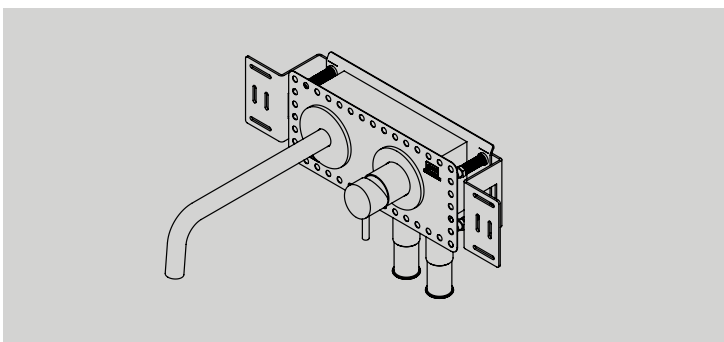

Unit:  
1pcs  
1pcs

Built-in tap, 190mm spout – complete set

Item no.:  
QT3100-190SM  
QT3100-190SP

Description:  
Ø80mm rose, wall mounted incl. built-in part, satin stainless steel  
Ø80mm rose, wall mounted incl. built-in part, polished stainless steel

Unit:  
1set  
1set

**Built-in tap, 250mm spout – complete set**

BIM

**Item no.:**  
QT3100-250SM  
QT3100-250SP

**Description:**  
Ø80mm rose, wall mounted incl built-in part, satin stainless steel  
Ø80mm rose, wall mounted incl built-in part, polished stainless steel