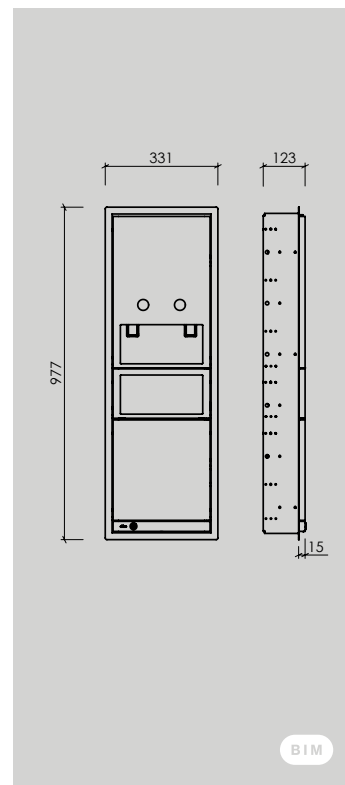

Sanitary panel HK

Item no.:
14710006001
14708000000
14709700000

Description:
Paper dispenser & mini waste bin 8 ltr.
Spare part: paper f/paper towel dispenser, 2 layers interfolded 1pcs
Spare part: plastic bags f/mini waste bin, 20ltr 1 box
= 150 rolls

Unit:
1pcs
1pcs
1 box
= 150 rolls