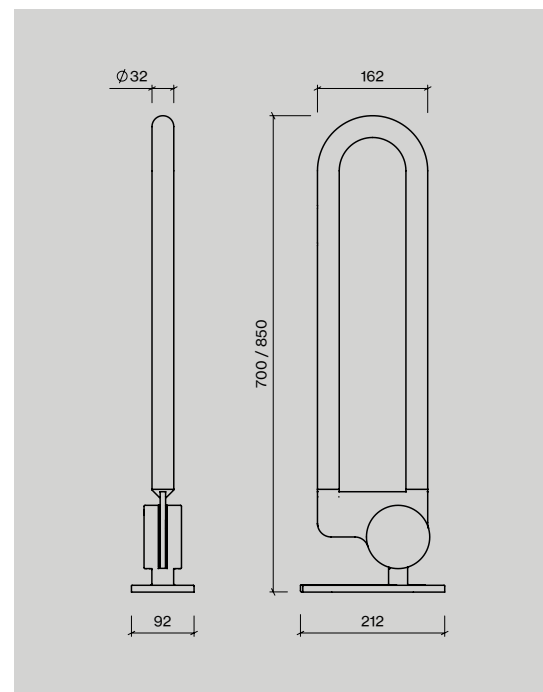

Foldable grab bar

Item no.:
14750202703
14750202853
14755602006
14755602007

Description:
700 mm
850 mm
Spare part: toilet roll holder, w/ pin, f/grab bar
Spare part: toilet roll holder, w/o pin, f/grab bar

Unit:
1pcs
1pcs
1pcs
1pcs

Features:
Tested according to: BS EN 12182: 2012.

d line ———— Knud Holscher collection