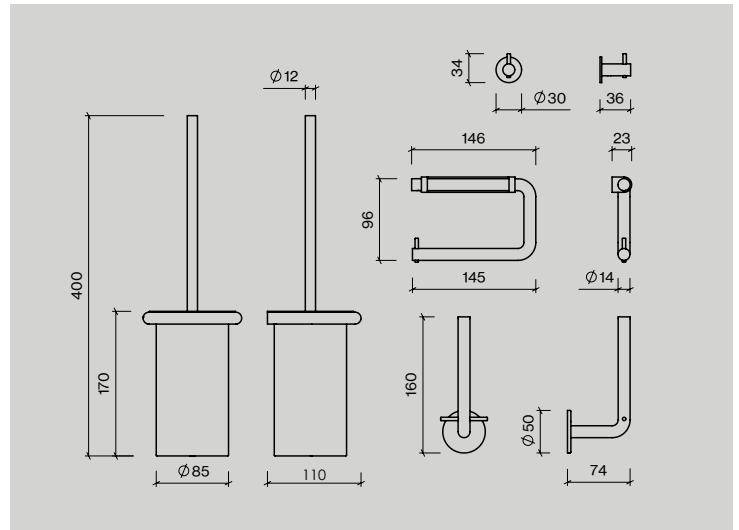

Bathroom set

Item no.:
14706002007

Description:
d line bathroom box set, 145605-7056-7061-7062

Unit:
1set

d line ——— Knud Holscher collection