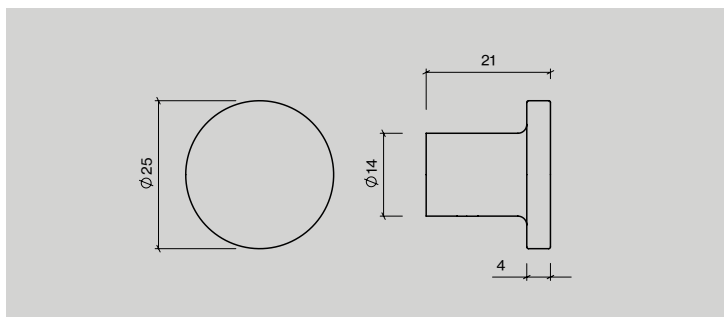

Item no.:
14560002000

Description:
Ø25×21 mm, w/bush

Unit:
1pcs