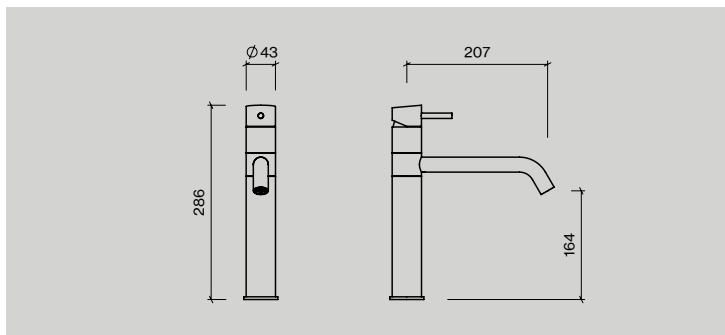

Kitchen tap

Item no.:
QT2100M
QT2100P

Description:
F/counter top, w/swivel spout, satin stainless steel
F/counter top, w/ swivel spout, polished stainless steel

Unit:
1pcs
1pcs