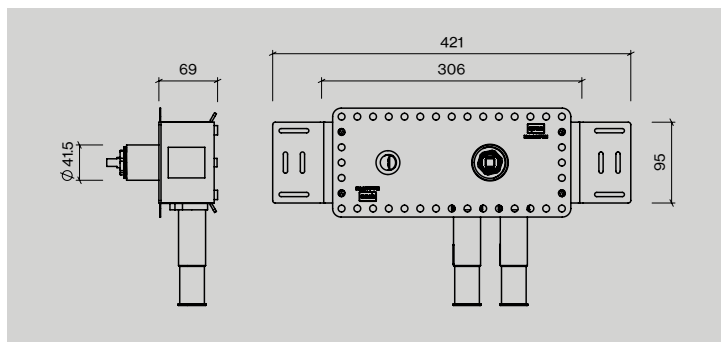

Item no.:
QT3100

Description:
Built-in part only, f/spout or wall outlet for hand shower

Unit:
1pcs