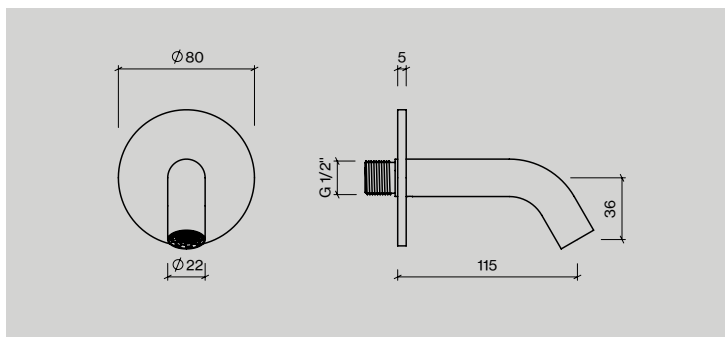

Spout, 115mm

Item no.:
QA3080M
QA3080P

Description:
Ø80mm rose, satin stainless steel
Ø80mm rose, polished stainless steel

Unit:
1pcs
1pcs