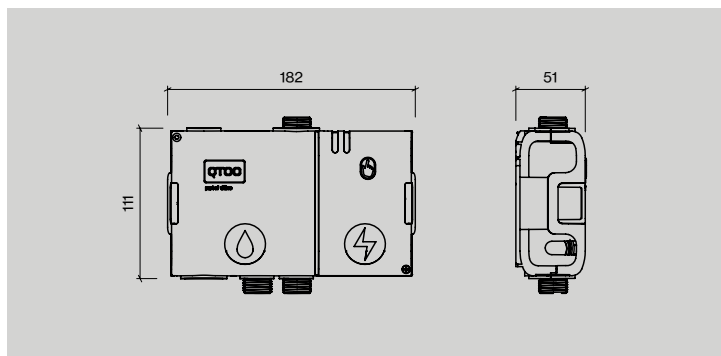

Premix flexbox f/sensor tap

Item no.:
QSF01

Description:
F/ 220 volt / 6 AA batteries

Unit:
1pcs