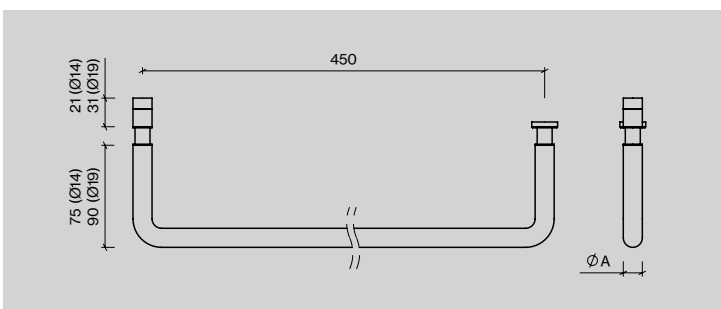

Shower door set

Item no.:	Description:	Unit:
14705002450	Shower door pull Ø14×450 mm, w/door stop	1set
14705202450	Shower door pull Ø19×450 mm, w/door stop	1set