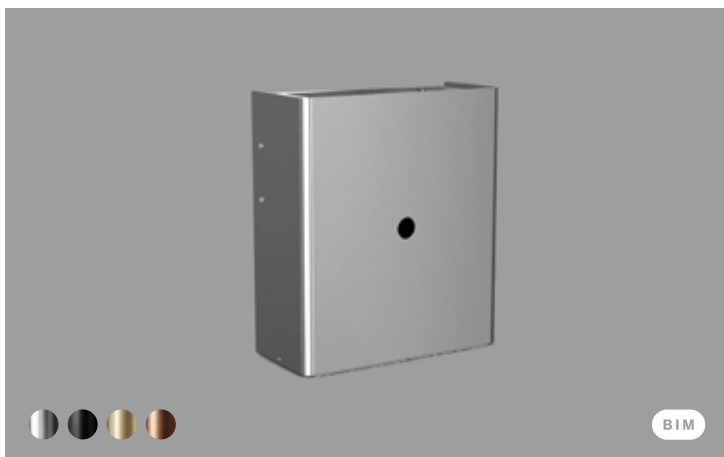

Waste bin f/ touchless paper dispenser

Item no.:
14709702010
14709702110
14709702210

Description:
Wall mounted, w/lid, 351×400×195 mm, 20 ltr.
Wall mounted, w/lid, 386×600×225 mm, 45 ltr.
Wall mounted, w/lid, 386×800×225 mm, 60 ltr.

Unit:
1pcs
1pcs
1pcs