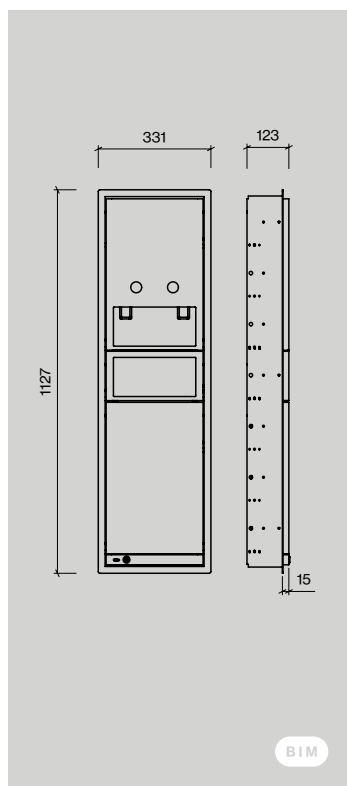

Sanitary panel HL

Item no.:
14710007010
14708000000
14709700001

Description:
Paper dispenser & maxi waste bin 12 ltr.
Spare part: paper f/paper towel dispenser, 2 layers interfolded 1pcs
Spare part: plastic bags f/maxi waste bin, 30ltr 1 box
= 100 rolls

Unit:
1pcs
1pcs
1 box
= 100 rolls