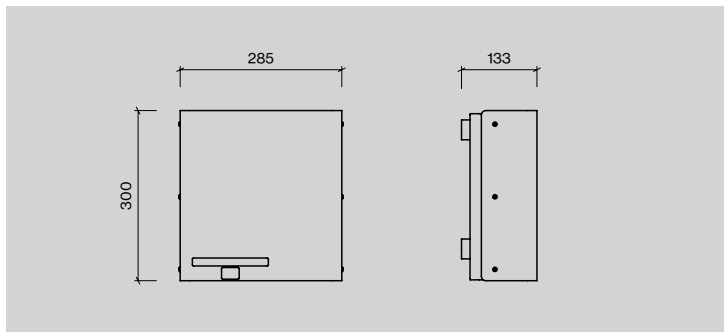

**Hand dryer w/ round details**

**Item no.:**  
14708202000  
14708202001

**Description:**  
Wall mounted, voltage 220, CE/D Mark  
Wall mounted, voltage 110, ETL Mark

**Unit:**  
1pcs  
1pcs

**Hand dryer w/ square details**