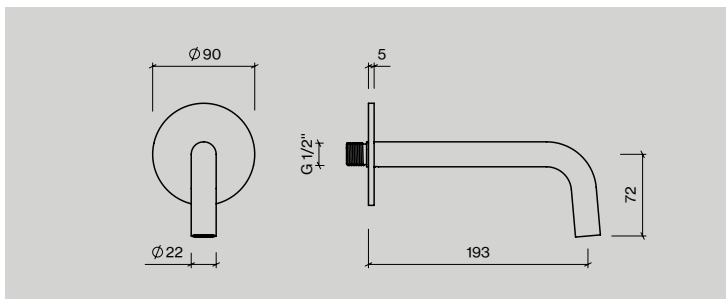

**Spout, 115mm**

**Item no.:**  
QA3090M  
QA3090P

**Description:**  
Ø90mm rose, satin stainless steel  
Ø90mm rose, polished stainless steel

**Unit:**  
1pcs  
1pcs

**Spout, 190mm**

**Item no.:**  
QA3190M  
QA3190P