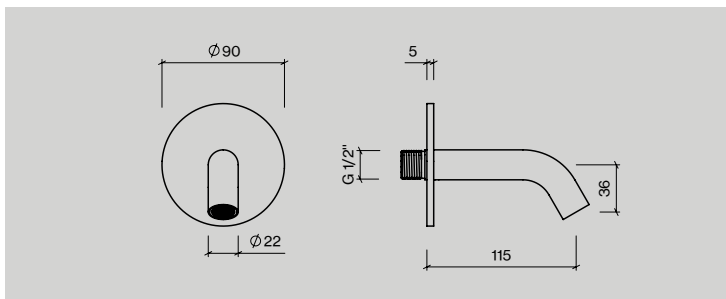

Spout, 115mm

Item no.:
QA3090M
QA3090P

Description:
Ø90mm rose, satin stainless steel
Ø90mm rose, polished stainless steel

Unit:
1pcs
1pcs