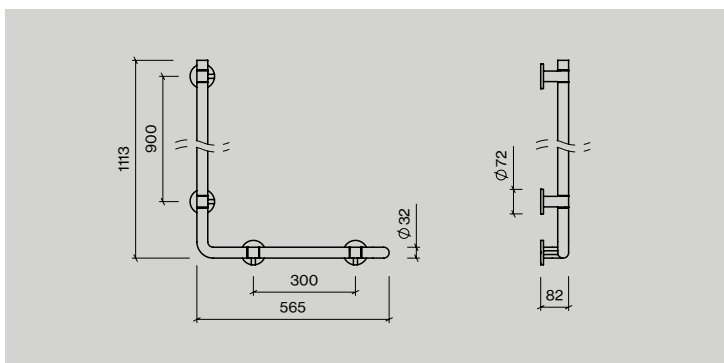

Grab rail system

Item no.: 14751202902
Description: CC 900x300 mm
Unit: 1set