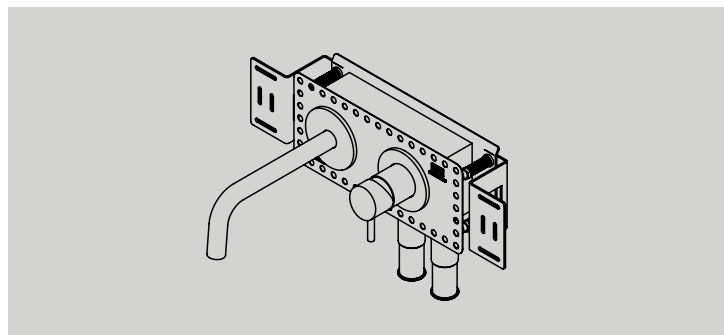

Unit:  
1pcs  
1pcs

Built-in tap, 190mm spout – complete set

Item no.:  
QT3100-190SM  
QT3100-190SP

Description:  
Ø80mm rose, wall mounted incl. built-in part, satin stainless steel  
Ø80mm rose, wall mounted incl. built-in part, polished stainless steel