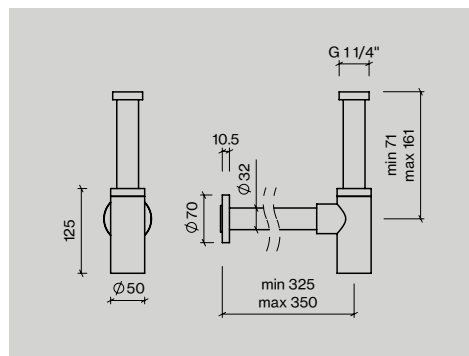

Siphon

Item no.: QA1400M
QA1400P
Description: Satin chrome finish
Chrome finish
Unit: 1pcs
1pcs