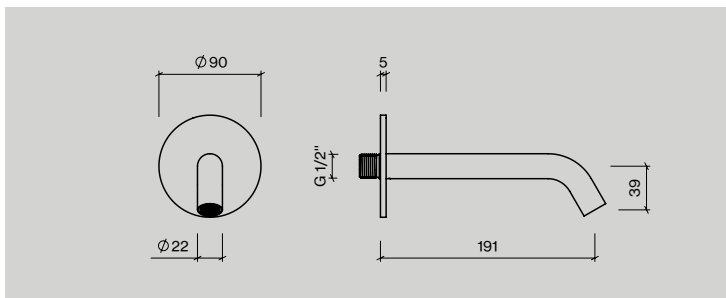

Spout, 191mm

Item no.:
QA3390M
QA3390P

Description:
Ø90mm rose, satin stainless steel
Ø90mm rose, polished stainless steel

Unit:
1pcs
1pcs