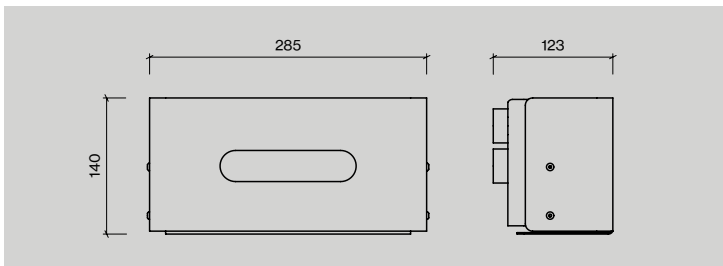

Tissue dispenser

Item no.:
14709102000
14709100000

Description:
Wall mounted, 285×140×123 mm
Spare part: paper f/tissue dispenser

Unit:
1pcs
1 box of 40pcs
w/100 tissues
each