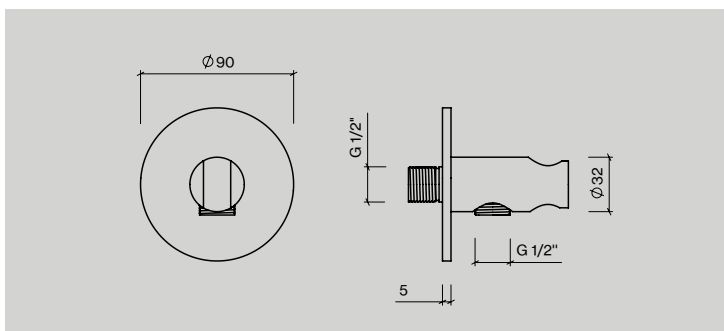

Wall outlet f/hand shower

Item no.:
QS5590M
QS5590P

Description:
Ø90mm rose, satin stainless steel
Ø90mm rose, polished stainless steel

Unit:
1pcs
1pcs