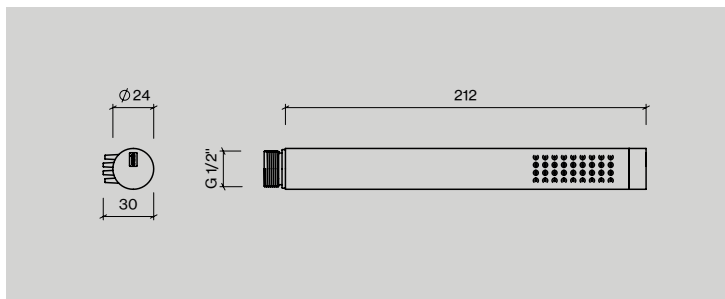

**Unit:**  
1pcs  
1pcs

**Spout, 250mm**

**Item no.:**  
QA3290M  
QA3290P

**Description:**  
Ø90mm rose, satin stainless steel  
Ø90mm rose, polished stainless steel

**Unit:**  
1pcs  
1pcs

**Hand shower**