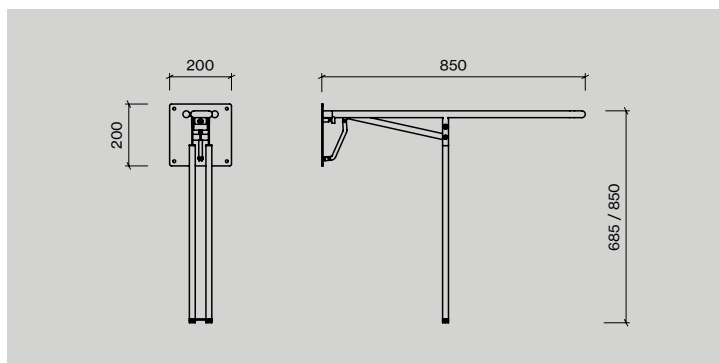

Grab bar w/ leg support

Item no.: 14750002680
14750002850
14750102001
14750302850
Description: w/hinged cantilever, 685 mm, BS
w/hinged cantilever, 850 mm, DIN
Spare part: toilet roll holder, f/147500 grab rail
Spare part: padding profile, f/147500 grab rail
Unit: 1pcs
1pcs
1pcs
1pcs