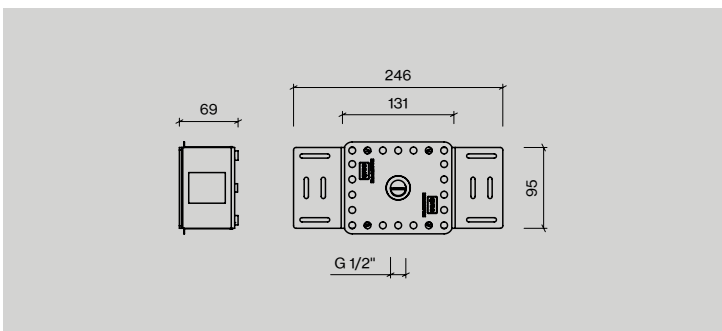

Item no.:
QS3400

Description:
Built-in part only, stainless steel

Unit:
1pcs