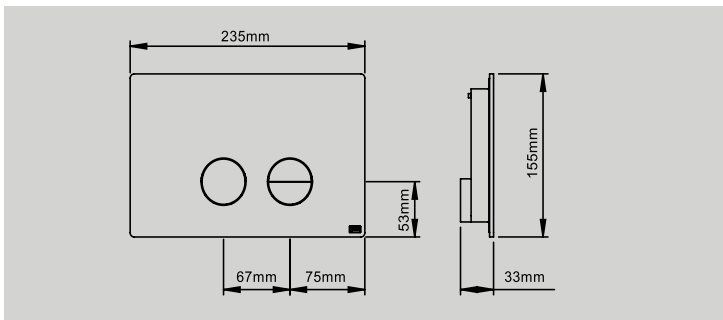

Flushing plate

Item no.:
QF6000M

Description:
170x255x4mm, satin

Unit:
1pcs