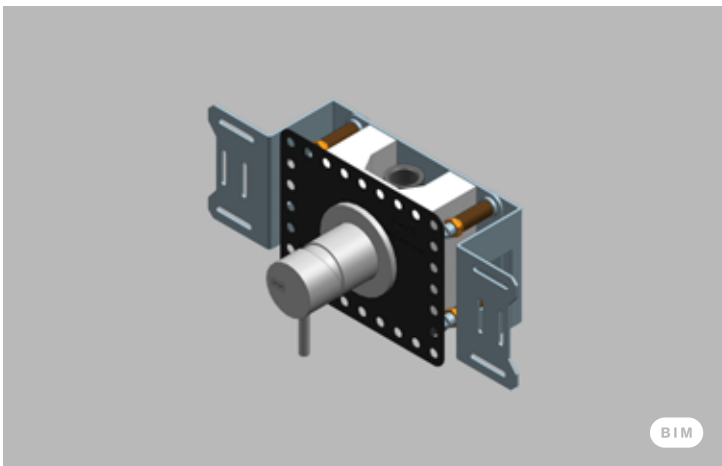

Built-in part f/ mixer

BIM