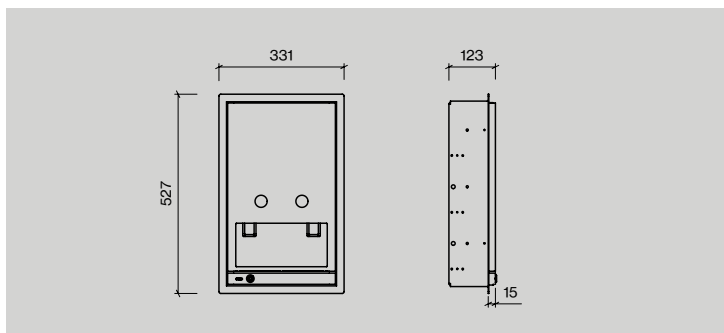

Recessed paper dispenser, sanitary panel H

Item no.: 14710003002
Description: Paper dispenser
Spare part: paper f/paper towel dispenser, 2 layers interfolded
Unit: 1pcs