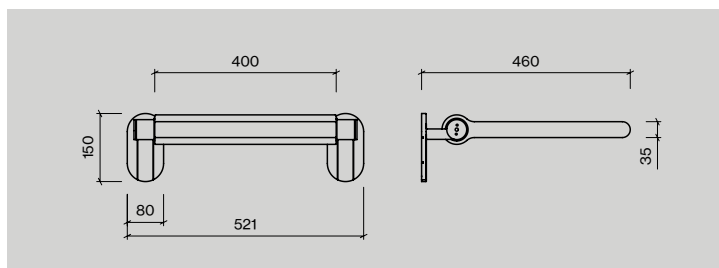

Foldable seat

Item no.: 14750102403
Description: PU foam,
H:150 mm,
W: 521 mm,
D:460 mm
Unit: 1pcs
Features: The PU-foam used for the foldable seat is REACH-conform.
Tested according to: BS EN 12812:2012, §16.2 and §16.3.
Max. load: 150 kg.