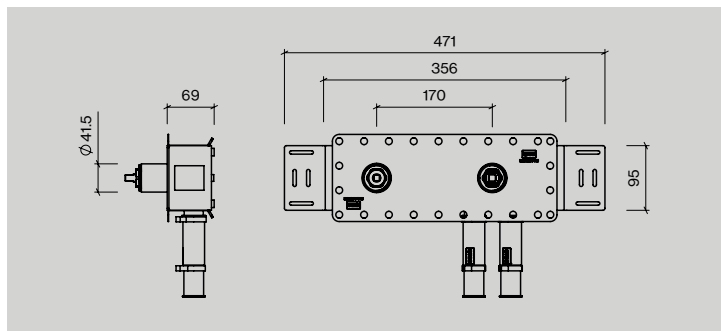

Item no.:
QS3200

Description:
Built-in part only, stainless steel

Unit:
1pcs