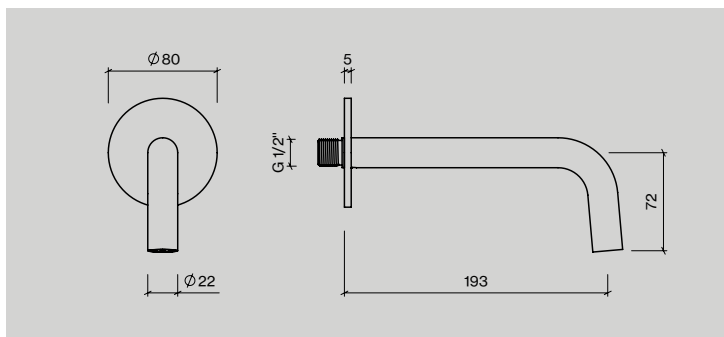

**Description:**  
Ø80mm rose, satin stainless steel  
Ø80mm rose, polished stainless steel

**Unit:**  
1pcs  
1pcs

**Spout, 190mm**

**Item no.:**  
QA3180M  
QA3180P

**Description:**  
Ø80mm rose, satin stainless steel  
Ø80mm rose, polished stainless steel