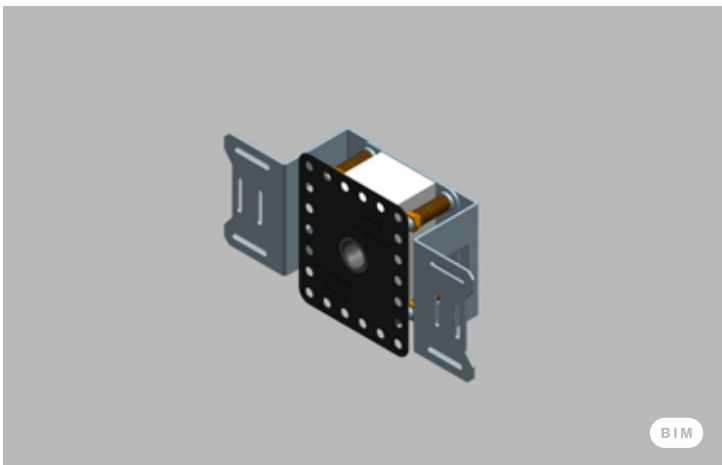

Built-in part 1/2" f/spout, wall outlet & shower arm

BIM