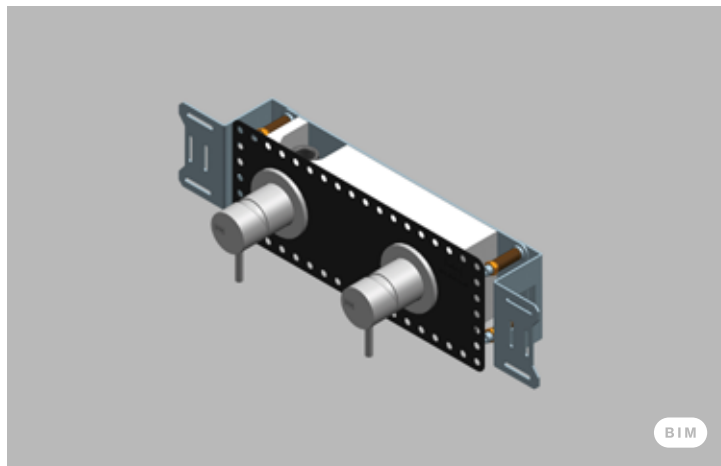

**Unit:**  
 1set  
 1set

**Built-in part f/ mixer**

BIM

**Item no.:**  
QS3100

**Description:**  
Built-in part only, stainless steel

**Unit:**  
1pcs

**Built-in part f/ mixer & diverter**

BIM