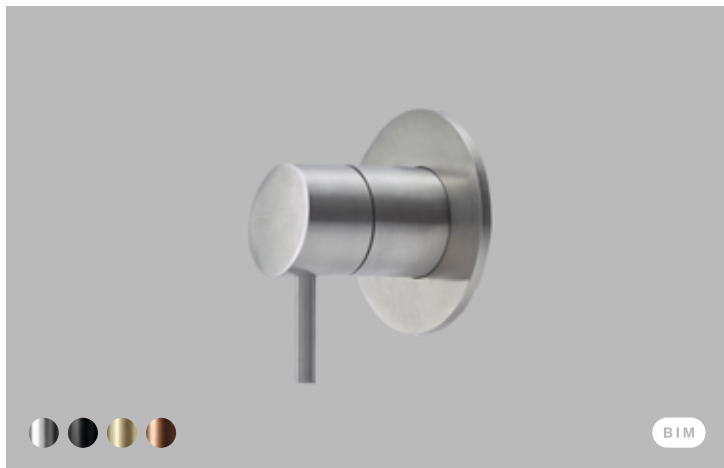

**Description:**  
Ø90mm rose, satin stainless steel  
Ø90mm rose, polished stainless steel

**Unit:**  
1pcs  
1pcs

Control f/wall mounted diverter

**Item no.:**  
QA2290M  
QA2290P

**Description:**  
Ø90mm rose, satin stainless steel  
Ø90mm rose, polished stainless steel