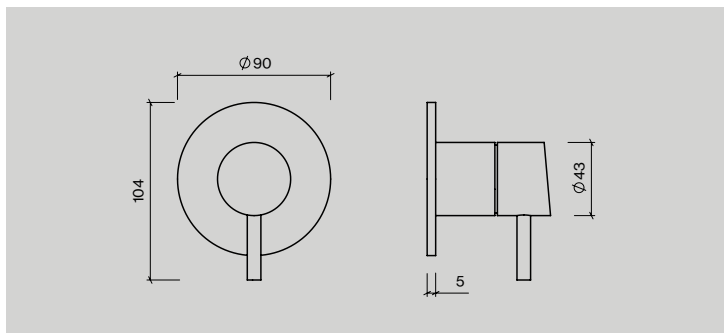

**Description:**  
Ø90mm rose, satin stainless steel  
Ø90mm rose, polished stainless steel

**Unit:**  
1pcs  
1pcs

Control f/wall mounted diverter

**Item no.:**  
QA2290M  
QA2290P

**Description:**  
Ø90mm rose, satin stainless steel  
Ø90mm rose, polished stainless steel