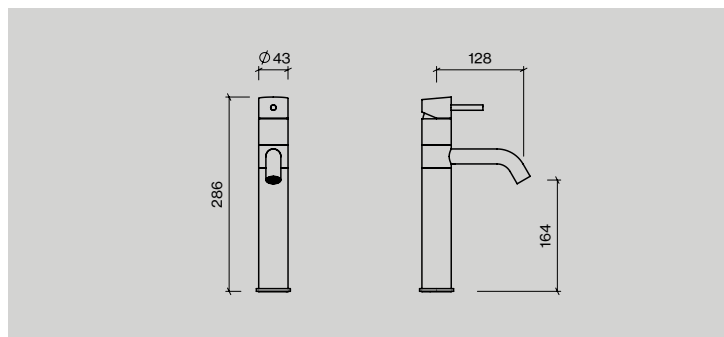

Single lever tap

Item no.:  
QT1150M  
QT1150P

Description:  
F/counter top, satin stainless steel  
F/counter top, polished stainless steel

Unit:  
1pcs  
1pcs

Tall single lever tap

Item no.:  
QT1200M  
QT1200P