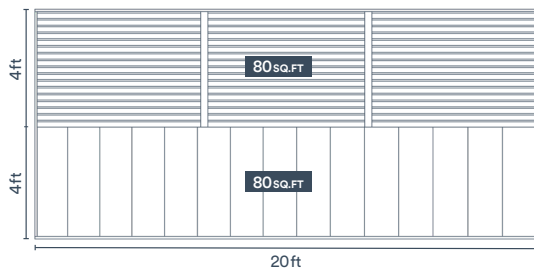

Ultimate Classic

Top: White SlatWall Bottom: White Wall&CeilingBoard, Vertical

Material List	Product #	Wall QTY	Your QTY
Wall&CeilingBoard - 16" x 12' W	TC1612	5	
J Trim - 1/2" x 10' W	TCT12J10	3	
J Trim - 3/4" x 10' W	RCT34J10	1	
Snap-In Kit H Channel - 10' W	TLT58WTC10K	1	
SlatWall - 6" x 8' W	TL1841608	24	
SlatWall Top Cap - 8' W	TLT58J08	3	
Estimate: $ 1060	Your Estimate: $		

Available Trims

For more information on trims and where to use them, visit trusscore.com/trims