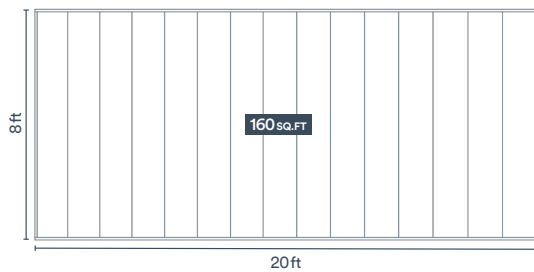

Design estimates below are approximate (for one wall) based on the concepts and dimensions illustrated. For pricing for your project, contact a [Trusscore Retailer](#) near you.

Essential Classic

White Wall&CeilingBoard, Vertical

Trusscore SlatWall	
Dimensions	Product #
White	
8' x 7 1/4" x 5/8" (6" exposed face)	TL1841608
Gray	
8' x 7 1/4" x 5/8" (6" exposed face)	GTL1841608

Trusscore Trims			
Name	Product #	Name	Product #
White		Gray	
1/2" J Trim	TCT12J10	1/2" J Trim	GTCT12J10
3/4" J Trim	RCT34J10	3/4" J Trim	GRCT34J10
Inside Cove Corner	TCT12IC10	Inside Cove Corner	GTCT12IC10
H Channel Snap-In Trim Kit	TLT58WTC10K	H Channel Snap-In Trim Kit	GTLT58HC10K
SM Outside Corner	TCT12OC10	SM Outside Corner	GTCT12LOC10
LRG Outside Corner	TCT12LOC10	LRG Outside Corner	GTCT12LOC10
Outside Corner Rounded	TCT12IO10	Outside Corner Rounded	GTCT12IO10
Top Cap	TLT58J08	Top Cap	GTLT58TC08
Base Trim	TCT12BT10	Base Trim	GTCT12BT10
45° H Channel	TCT124510	45° H Channel	GTCT124510