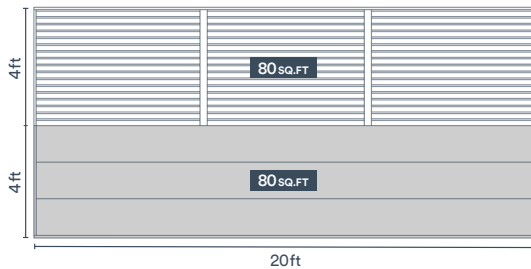

Ultimate Modern

Top: White SlatWall Bottom: Gray Wall&CeilingBoard, Horizontal

Material List	Product #	Wall QTY	Your QTY
Wall&CeilingBoard - 16" x 20' G	GTC1620	3	
J Trim - 1/2" x 10' G	GTCT12J10	3	
J Trim - 3/4" x 10' W	RCT34J10	1	
Snap-In Kit H Channel - 10' W	TLT58WTC10K	1	
SlatWall - 6" x 8' W	TL1841608	24	
SlatWall Top Cap - 8' W	TLT58J08	3	
Estimate: $ 1105		Your Estimate: $	

Trusscore Products are available in the following lengths and profiles:

Trusscore Wall&CeilingBoard			
Dimensions	Product #	Dimensions	Product #
White		Gray	
8' x 16" x 1/2"	TC1608	8' x 16" x 1/2"	GTC1608
10' x 16" x 1/2"	TC1610	10' x 16" x 1/2"	GTC1610
12' x 16" x 1/2"	TC1612	12' x 16" x 1/2"	GTC1612
14' x 16" x 1/2"	TC1614	14' x 16" x 1/2"	GTC1614
16' x 16" x 1/2"	TC1616	16' x 16" x 1/2"	GTC1616
20' x 16" x 1/2"	TC1620	20' x 16" x 1/2"	GTC1620

Trusscore SlatWall	
Dimensions	Product #
White	
8' x 7 1/4" x 5/8" (6" exposed face)	TL1841608
Gray	
8' x 7 1/4" x 5/8" (6" exposed face)	GTL1841608

Trusscore Trims			
Name	Product #	Name	Product #
White		Gray	
1/2" J Trim	TCT12J10	1/2" J Trim	GTCT12J10
3/4" J Trim	RCT34J10	3/4" J Trim	GRCT34J10
Inside Cove Corner	TCT12IC10	Inside Cove Corner	GTCT12IC10
H Channel Snap-In Trim Kit	TLT58WTC10K	H Channel Snap-In Trim Kit	GTLT58HC10K
SM Outside Corner	TCT12OC10	SM Outside Corner	GTCT12LOC10
LRG Outside Corner	TCT12LOC10	LRG Outside Corner	GTCT12LOC10
Outside Corner Rounded	TCT12IO10	Outside Corner Rounded	GTCT12IO10
Top Cap	TLT58J08	Top Cap	GTLT58TC08
Base Trim	TCT12BT10	Base Trim	GTCT12BT10
45° H Channel	TCT124510	45° H Channel	GTCT124510

ESTIMATE DISCLAIMER:

These estimates and product quantities are an approximation and are not guaranteed. Estimates are based on the design concepts and dimensions illustrated. Actual cost may change once all project elements are finalized and quoted by a Trusscore retailer.

To find a residential Trusscore retailer near you, visit trusscore.com/contact-a-dealer