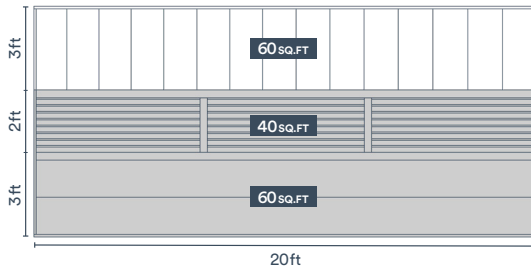

Material List	Product #	Wall QTY	Your QTY
Wall&CeilingBoard - 16" x 12' W	TC1612	4	
Wall&CeilingBoard - 16" x 20' G	GTC1620	3	
J Trim - 1/2" x 10' W	TCT12J10	3	
J Trim - 1/2" x 10' G	GTCT12J10	3	
J Trim - 3/4" x 10' G	GRCT34J10	1	
Snap-In Kit H Channel - 10' G	GTLT58HC10K	3	
SlatWall - 6" x 8' G	GTL1841608	12	
Estimate: $1095		Your Estimate: $