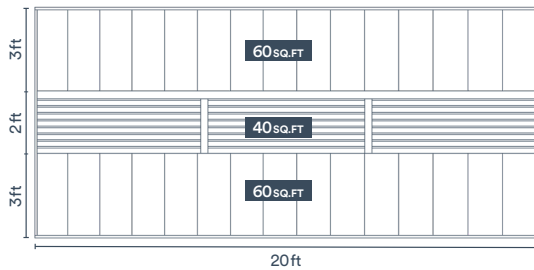

Design estimates below are approximate (for one wall) based on the concepts and dimensions illustrated. For pricing for your project, contact a [Trusscore Retailer](#) near you.

Essential Classic

White Wall&CeilingBoard, Vertical

Material List	Product #	Wall QTY	Your QTY
Wall&CeilingBoard - 16" x 8' W	TC1608	15	
J Trim - 1/2" x 10' W	TCT12J10	6	
Estimate: \$610	Your Estimate: \$		

Premium Classic

Top: White Wall&CeilingBoard, Vertical Middle: White SlatWall Bottom: White Wall&CeilingBoard, Vertical