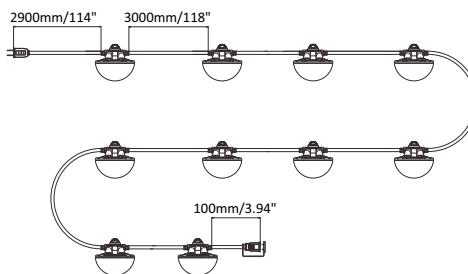

LED String Work Light

BASIC INFO

Watt	Lamp Quantity	Lumen	Length	CCT	Voltage	CRI	Beam Angle	IP Rating
65W	5pcs	8000LM	50ft	5000K	AC120V	>80	270°	Wet Location
130W	10pcs	16000LM	100ft					

Application:

Suitable for construction sites or any other location requiring temporary light string

BASIC INFO

- Make sure the distances between live part of the device and metal parts are enough to prevent any insulation beaking.
- Before installation and maintenance of the device, please disconnect the power to prevent electric shock.
- The LED temporary light string must be installed in an appropriate environment, operating in hash environments may shorten the lifespan or even damage the device.
- Please keep the device away from any corrosive substance, clean with dry cloth only.
- To ensure personal safety, please make sure the device is staying firmly and securely when install on high places.

LINKABLE

65W - For only use with this product connect up to 6 bunches

130W - For only use with this product connect up to 3 bunches