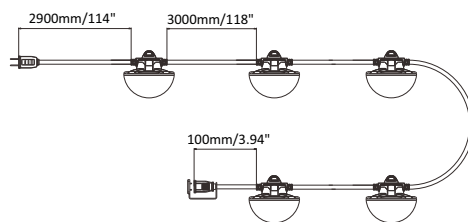

LED String Work Light

BASIC INFO

Watt	Lamp Quantity	Lumen	Length	CCT	Voltage	CRI	Beam Angle	IP Rating
65W	5pcs	8000LM	50ft	5000K	AC120V	>80	270°	Wet Location
130W	10pcs	16000LM	100ft					

Application:

Suitable for construction sites or any other location requiring temporary light string

BASIC INFO

- Make sure the distances between live part of the device and metal parts are enough to prevent any insulation beaking.
- Before installation and maintenance of the device, please disconnect the power to prevent electric shock.
- The LED temporary light string must be installed in an appropriate environment, operating in hash environments may shorten the lifespan or even damage the device.
- Please keep the device away from any corrosive substance, clean with dry cloth only.
- To ensure personal safety, please make sure the device is staying firmly and securely when install on high places.

LINKABLE

65W - For only use with this product connect up to 6 bunches

130W - For only use with this product connect up to 3 bunches