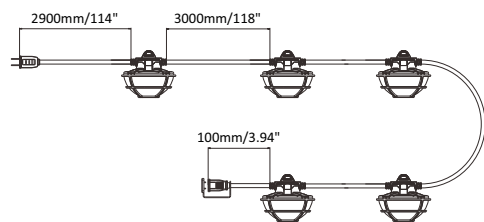

LED String Work Light

BASIC INFO

Watt	Lamp Quantity	Lumen	Length	CCT	Voltage	CRI	Beam Angle	IP Rating
65W	5pcs	8000LM	50ft	5000K	AC120V	>80	270°	Wet Location
130W	10pcs	16000LM	100ft					

Application:

Suitable for construction sites or any other location requiring temporary light string

BASIC INFO

- Make sure the distances between live part of the device and metal parts are enough to prevent any insulation beaking.
- Before installation and maintenance of the device, please disconnect the power to prevent electric shock.
- The LED temporary light string must be installed in an appropriate environment, operating in hash environments may shorten the lifespan or even damage the device.
- Please keep the device away from any corrosive substance, clean with dry cloth only.
- To ensure personal safety, please make sure the device is staying firmly and securely when install on high places.

LINKABLE

65W - For only use with this product connect up to 6 bunches

130W - For only use with this product connect up to 3 bunches