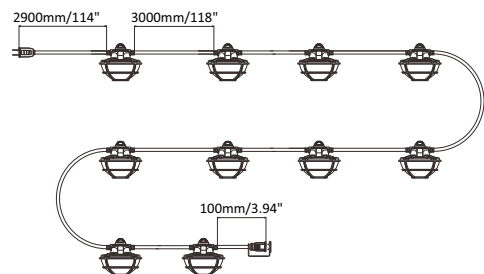

LED String Work Light

BASIC INFO

Watt	Lamp Quantity	Lumen	Length	CCT	Voltage	CRI	Beam Angle	IP Rating
65W	5pcs	8000LM	50ft	5000K	AC120V	>80	270°	Wet Location
130W	10pcs	16000LM	100ft					

Application:

Suitable for construction sites or any other location requiring temporary light string

BASIC INFO

- Make sure the distances between live part of the device and metal parts are enough to prevent any insulation beaking.
- Before installation and maintenance of the device, please disconnect the power to prevent electric shock.
- The LED temporary light string must be installed in an appropriate environment, operating in hash environments may shorten the lifespan or even damage the device.
- Please keep the device away from any corrosive substance, clean with dry cloth only.
- To ensure personal safety, please make sure the device is staying firmly and securely when install on high places.

LINKABLE

65W - For only use with this product connect up to 6 bunches

130W - For only use with this product connect up to 3 bunches