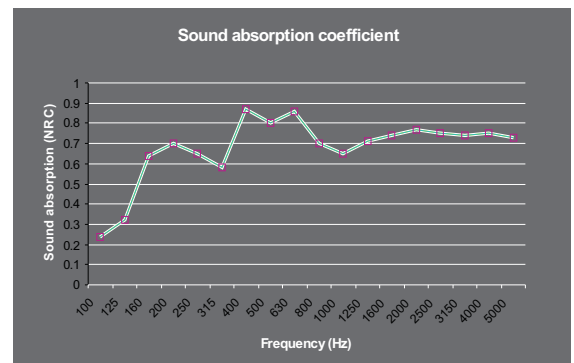

Self-adhesive

Effects of Panels:

- Reduces reverberation and poor acoustics.
- Promotes concentration and productivity.
- Reduces anxiety.
- Creates a better indoor climate.

Installation of panels:

Installation of the panels is very easy, as the back of the panels is covered with strong self-adhesive tape. After tearing off the tape liner, the panels are glued to a dry, flat surface. Use a straightedge to glue the panels straight on the wall.