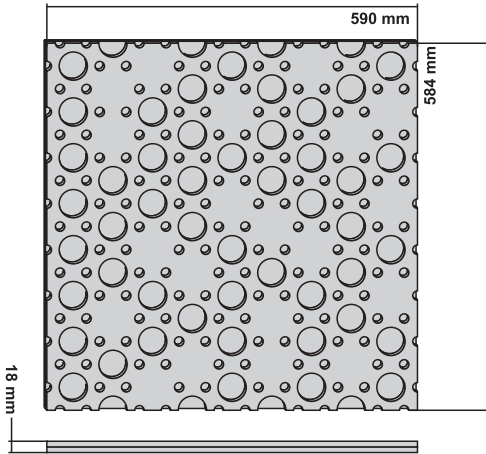

CIRCLES 18mm

Wall panels

DIMENSIONS single panel

Length:	590mm	23.23"
Width:	584mm	22.99"
Thickness:	18mm	0.70"
Weight:	1000g	35.27oz

DIMENSIONS set of 4 pcs

Length:	1180mm	46.46"
Width:	1169mm	46.00"
Thickness:	18mm	0.70"
Weight:	4000g	141.08oz

Self-adhesive

Effects of Panels:

- Reduces reverberation and poor acoustics.
- Promotes concentration and productivity.
- Reduces anxiety.
- Creates a better indoor climate.

Installation of panels:

Installation of the panels is very easy, as the back of the panels is covered with strong self-adhesive tape. After tearing off the tape liner, the panels are glued to a dry, flat surface. Use a straightedge to glue the panels straight on the wall.