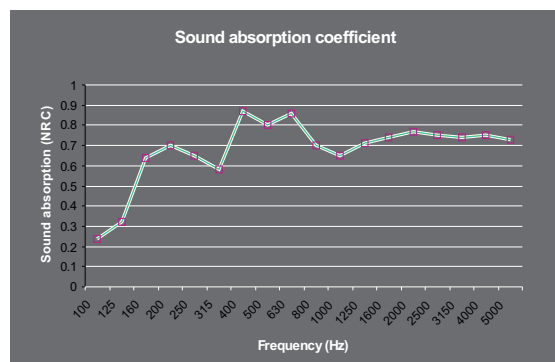

Self-adhesive

Effects of Panels:

- Reduces reverberation and poor acoustics.
- Promotes concentration and productivity.
- Reduces anxiety.
- Creates a better indoor climate.

Installation of panels:

Installation of the panels is very easy, as the back of the panels is covered with strong self-adhesive tape. After tearing off the tape liner, the panels are glued to a dry, flat surface. Use a straightedge to glue the panels straight on the wall.