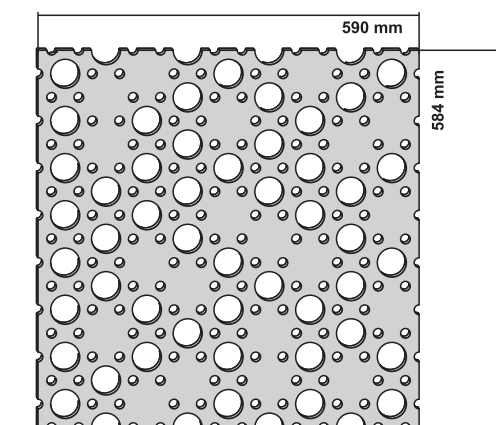

CIRCLES 9mm

Wall panels

DIMENSIONS single panel

Lenght:	590mm	23.23"
Width:	584mm	22.99"
Thickness:	9mm	0.35"
Weight:	460g	16.22oz

DIMENSIONS set of 4 pcs

Lenght:	1180mm	46.46"
Width:	1169mm	46.00"
Thickness:	9mm	0.35"
Weight:	1840g	64.90oz

Self-adhesive

Effects of Panels:

- Reduces reverberation and poor acoustics.
- Promotes concentration and productivity.
- Reduces anxiety.
- Creates a better indoor climate.

Installation of panels:

Installation of the panels is very easy, as the back of the panels is covered with strong self-adhesive tape. After tearing off the tape liner, the panels are glued to a dry, flat surface. Use a straightedge to glue the panels straight on the wall.