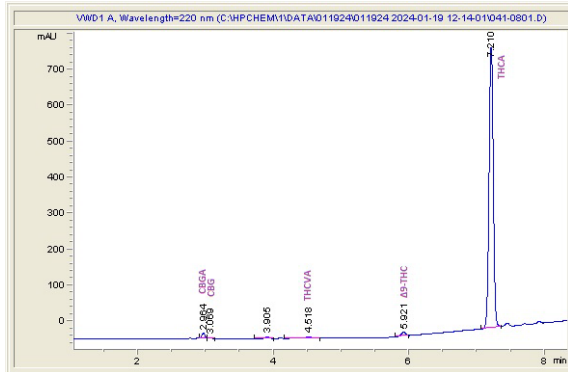

512 Hemp Processing LLC

Sample 656-011124-100

Feelin' Blue - Exotics

Sample Submitted: 01-11-2024; Report Date: 01-19-2024

Feelin' Blue - Exotics

Plant Material: Infused Flower

Chromatogram

Cannabinoid Profile

Cannabinoid Profile by HPLC

0.28%
Delta-9-THC

0.00%
CBD

34.15%
Total Cannabinoids

Cannabinoid	% wt	mg/g
CBGA	0.522	5.22
CBG	0.101	1.01
THCVa	0.35	3.5
Delta-9-THC	0.284	2.84
THCA	32.89	328.94
Total Cannabinoids	34.15	341.5
Calculated Total THC	29.13	291.32
Calculated CBD Yield	0.00	0.00

Calculated Total THC = Delta-9-THC + 0.877 * THCA
Calculated Maximum CBD Yield = CBD + 0.877 * CBDA

Marin Analytics, LLC

250 Bel Marin Keys Blvd, Suite D4
Novato, CA 94949

833-321-TEST / info@marinanalytics.com