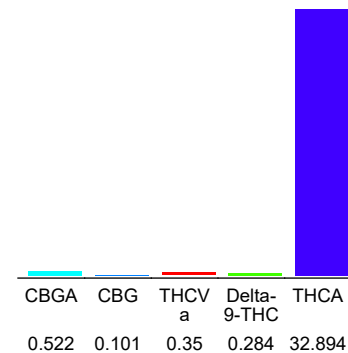

512 Hemp Processing LLC

Sample 656-011124-100

Feelin' Blue - Exotics

Sample Submitted: 01-11-2024; Report Date: 01-19-2024

Feelin' Blue - Exotics

Plant Material: Infused Flower

Chromatogram

Cannabinoid Profile

Cannabinoid Profile by HPLC

0.28%
Delta-9-THC

0.00%
CBD

34.15%
Total Cannabinoids

Cannabinoid	% wt	mg/g
CBGA	0.522	5.22
CBG	0.101	1.01
THCVa	0.35	3.5
Delta-9-THC	0.284	2.84
THCA	32.89	328.94
Total Cannabinoids	34.15	341.5
Calculated Total THC	29.13	291.32
Calculated CBD Yield	0.00	0.00

Calculated Total THC = Delta-9-THC + 0.877 * THCA
Calculated Maximum CBD Yield = CBD + 0.877 * CBDA

Marin Analytics, LLC

250 Bel Marin Keys Blvd, Suite D4
Novato, CA 94949

833-321-TEST / info@marinanalytics.com