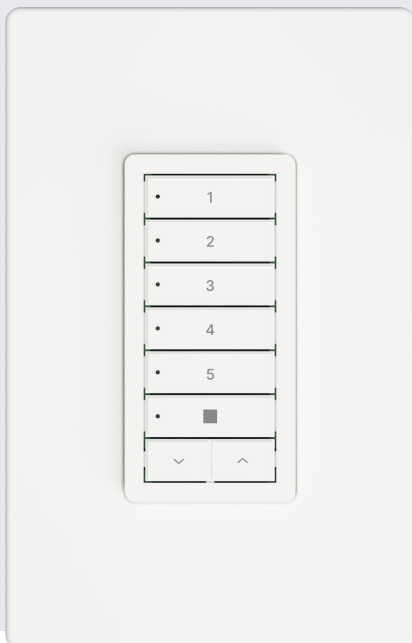

Sidekick for SHADES

5-channel Shade Remote Control

model number: SKS-500

The Quick Read

- ✓ Works with Somfy, Rollease, Nice, Dooya, AMP, and many more.
- ✓ Pair with multiple motor technologies.
- ✓ Wireless flush-mount shade remote.
- ✓ Communicates directly with the shade.
- ✓ 10-year battery life.
- ✓ Install with or without a workbox (flush mount).
- ✓ 5-channel control.
- ✓ Set up shade limits. No manufacturer remote required.

Custom Engraving

Interested in customizing the text on each button? This option is available in our website.

Specifications

Keypad Dimensions

Height: 2.6 inches
Width: 1.3 inches
Depth: 0.3 inches

Plate Dimensions