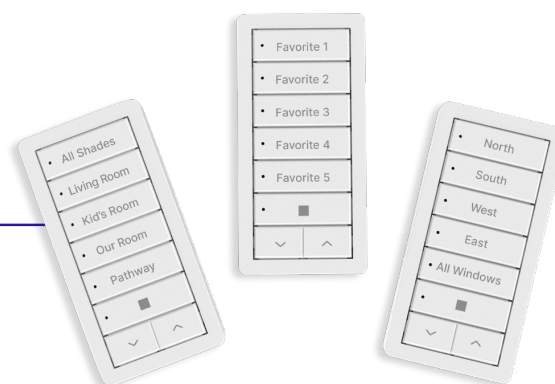

Motor Technologies Supported

Somfy RTS roller mode

Rollease Automate ARC

Nice Green interior motors / F-Code

Dooya Bidirectional including Wynstan and other brands

Motion Blinds Coulisse

Somfy Lights & Blinds